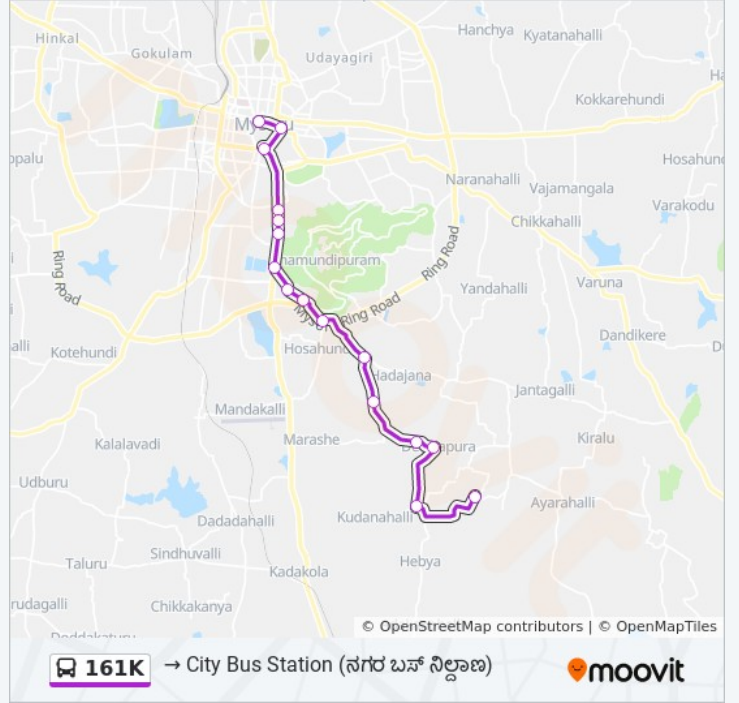

 161K

→ City Bus Station ( )

Get The App

The 161K bus line (→ City Bus Station ( )) has 2 routes. For regular weekdays, their operation hours are:  
 (1) → City Bus Station ( ): 07:44 - 20:30(2) → Kumbralli Mutt ( ): 06:50 - 19:36  
 Use the Moovit App to find the closest 161K bus station near you and find out when is the next 161K bus arriving.

**Direction:** → City Bus Station ( )

16 stops

[VIEW LINE SCHEDULE](#)

- Kumbralli Mutt ( )
- Someswarapura ( )
- Devalapura ( )
- Devalapura J.S.S School ( . . )
- Chikkegowadana Hundi ( )
- Hadajana Cross ( )
- Hosahundi
- Bandi Palya
- R.M.C.
- Toll Gate
- Gundu Rao Nagar
- Ganapathi Sachidananda Ashrama
- J.S.S.College
- Gun House
- Hardinge Circle
- City Bus Station ( )

**161K bus Time Schedule**

→ City Bus Station ( ) Route  
 Timetable:

Sunday	07:44 - 20:30
Monday	07:44 - 20:30
Tuesday	07:44 - 20:30
Wednesday	07:44 - 20:30
Thursday	07:44 - 20:30
Friday	07:44 - 20:30
Saturday	07:44 - 20:30

**161K bus Info**

**Direction:** → City Bus Station ( )

**Stops:** 16

**Trip Duration:** 30 min

**Line Summary:**

**Direction:** → Kumbhalli Mutt ( )

16 stops

[VIEW LINE SCHEDULE](#)