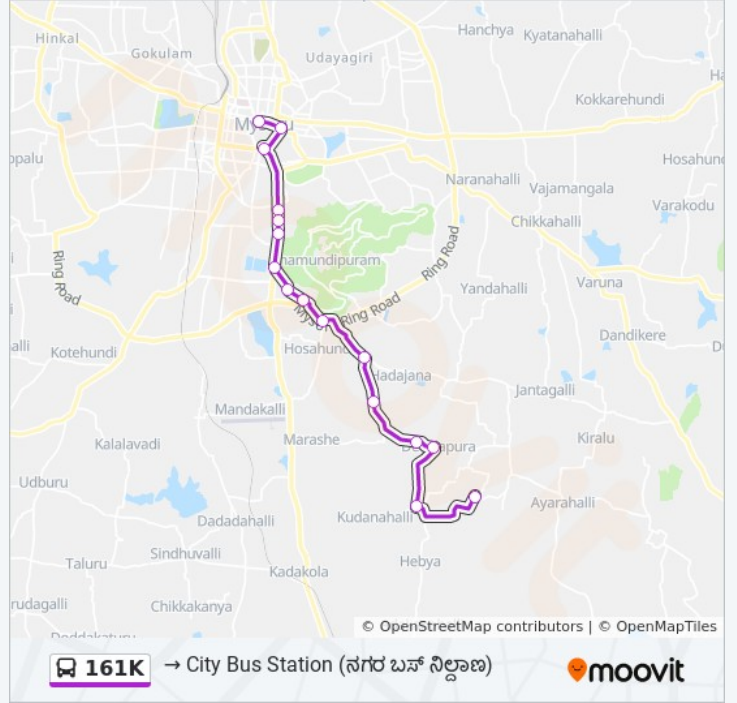

 161K

→ City Bus Station ( )

Get The App

The 161K bus line (→ City Bus Station ( )) has 2 routes. For regular weekdays, their operation hours are:  
 (1) → City Bus Station ( ): 07:44 - 20:30(2) → Kumbralli Mutt ( ): 06:50 - 19:36  
 Use the Moovit App to find the closest 161K bus station near you and find out when is the next 161K bus arriving.

**161K bus Info**

**Direction:** → City Bus Station ( )

**Stops:** 16

**Trip Duration:** 30 min

**Line Summary:**

**Direction:** → Kumbhalli Mutt ( )

16 stops

[VIEW LINE SCHEDULE](#)

### 161K bus Time Schedule

→ Kumbhalli Mutt ( ) Route Timetable:

Sunday	06:50 - 19:36
Monday	06:50 - 19:36
Tuesday	06:50 - 19:36
Wednesday	06:50 - 19:36
Thursday	06:50 - 19:36
Friday	06:50 - 19:36
Saturday	06:50 - 19:36

### 161K bus Info

**Direction:** → Kumbhalli Mutt ( )

**Stops:** 16

**Trip Duration:** 31 min

**Line Summary:**

161K bus time schedules and route maps are available in an offline PDF at [moovitapp.com](https://moovitapp.com). Use the [Moovit App](#) to see live bus times, train schedule or subway schedule, and step-by-step directions for all public transit in Mysore.