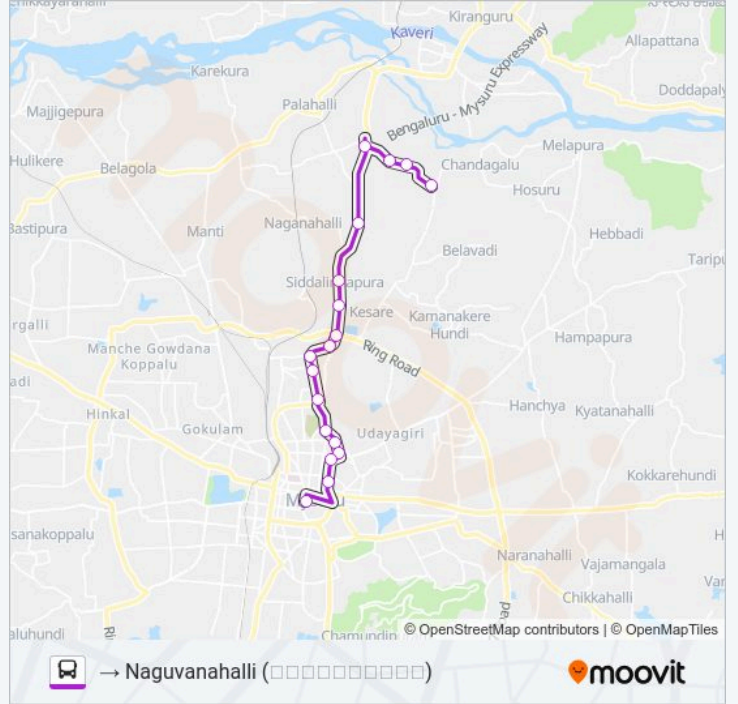

161N bus time schedules and route maps are available in an offline PDF at moovitapp.com. Use the Moovit App to see live bus times, train schedule or subway schedule, and step-by-step directions for all public transit in Mysore.

© 2025 Moovit - All Rights Reserved