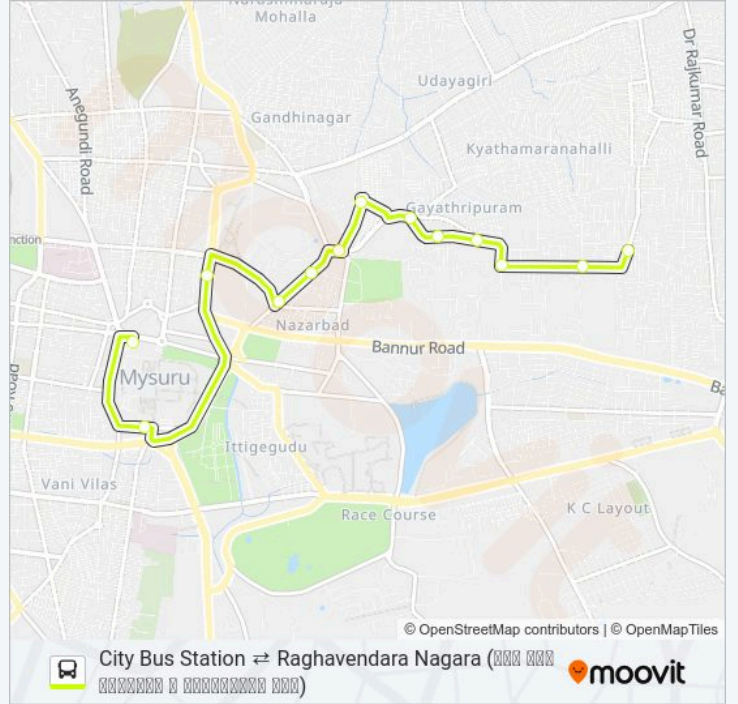

161R bus Info
Direction: → City Bus Station (ಕೆಆರ್ ಐಟಿ ಕಟ್ಟಡದಿಂದ)

Stops: 14

Trip Duration: 16 min

Line Summary:

Direction: → Raghavendara Nagara (ರಾಘವೇಂದರ ನಗರ)

13 stops

[VIEW LINE SCHEDULE](#)

- C.B.S Platform 6 (ಸಿ.ಬಿ.ಸಿ ಪ್ಲಾಟ್ 6)
- Mysore Palace
- Mysore Rural Bus Stand
- Nazarabad (ನಾಜರಾಬಾದ್)
- Nagamma Hospital (ನಾಗಮ್ಮಾ ಹಾಸ್ಪಿಟಲ್)
- S.P Office (ಸಿ.ಪಿ.ಓ.ಫೀಸ್)
- Jalapuri (ಜಾಲಪುರಿ)
- Gayathripuram Bridge (ಗಾಯಾತ್ರಿಪುರಮ್ ಬ್ರಿಡ್ಜ್)
- Gayathripuram (ಗಾಯಾತ್ರಿಪುರಮ್)
- Colony (ಕೊಲನಿ)
- Jyothi Nagar (ಜ್ಯೋತಿ ನಗರ)
- B Company (ಬಿ ಕಂಪನಿ)
- Ragavendra Nagara (ರಾಘವೇಂದರ ನಗರ)

161R bus Time Schedule

→ Raghavendara Nagara (ರಾಘವೇಂದರ ನಗರ) Route
Timetable:

Monday	08:00
Tuesday	08:00
Wednesday	08:00
Thursday	08:00
Friday	08:00
Saturday	08:00
Sunday	08:00

161R bus Info

Direction: → Raghavendara Nagara (ರಾಘವೇಂದರ ನಗರ)

Stops: 13

Trip Duration: 16 min

Line Summary:

161R bus time schedules and route maps are available in an offline PDF at moovitapp.com. Use the Moovit App to see live bus times, train schedule or subway schedule, and step-by-step directions for all public transit in Mysore.