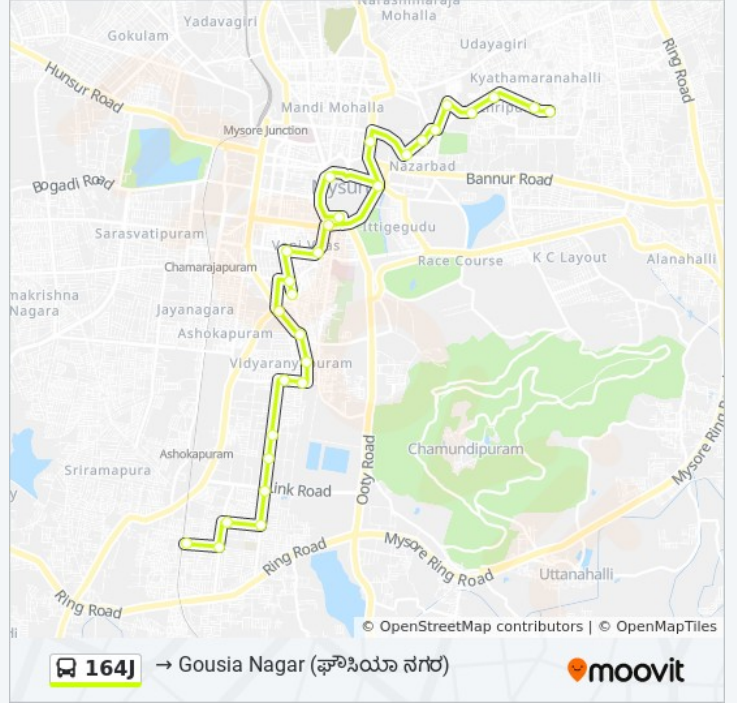

### 164J bus Time Schedule

→ J.P Nagar ( ) Route Timetable:

Sunday	06:45 - 20:00
Monday	06:45 - 20:00
Tuesday	06:45 - 20:00
Wednesday	06:45 - 20:00
Thursday	06:45 - 20:00
Friday	06:45 - 20:00
Saturday	06:45 - 20:00

### 164J bus Info

**Direction:** → J.P Nagar ( )

**Stops:** 30

**Trip Duration:** 33 min

**Line Summary:**

- Galli Hotel ( )
- Chamundipuram ( )
- St. Marys Convent
- Karumariyamma Temple ( )
- Sewage Farm ( )
- Mahalakshmi Stores ( )
- Sterling Talkies ( )
- Ganesh Temple ( )
- Maharshi Public School ( )
- Shanidevara Temple ( )
- Gobli Mara ( )
- Kavitha Bakery ( )
- Police Booth ( )
- J.P Nagar ( )