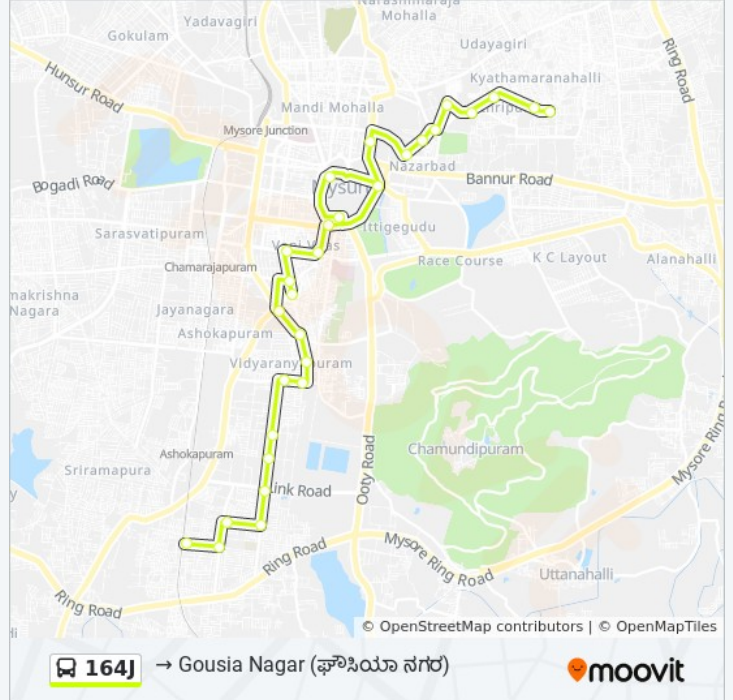

Mysore Palace

Mysore Rural Bus Stand

Nazarabad ( )

Nagamma Hospital ( )

S.P Office ( )

Jalapuri ( )

Gayathripuram Bridge ( )

Bakery ( )

Gayathripuram Church ( )

Gousia Nagar ( )

Direction: → J.P Nagar ( )

30 stops

[VIEW LINE SCHEDULE](#)

Gousia Nagar ( )

Gayathripuram Church ( )

Bakery ( )

Gayathripuram Bridge ( )

Jalapuri ( )

S.P Office ( )

Nagamma Hospital ( )

Nazarabad ( )

Taluk Office ( )

Mysore Rural Bus Station ( )

Hardinge Circle

C.B.S Platform 12 ( ) 12)

Vani Vilas Market ( )

Siddappa Square ( )

Seetharanga Hospital ( )

Nanju Malige ( )

164J bus Time Schedule

→ J.P Nagar ( ) Route Timetable:

Sunday	06:45 - 20:00
Monday	06:45 - 20:00
Tuesday	06:45 - 20:00
Wednesday	06:45 - 20:00
Thursday	06:45 - 20:00
Friday	06:45 - 20:00
Saturday	06:45 - 20:00

164J bus Info

Direction: → J.P Nagar ( )

Stops: 30

Trip Duration: 33 min

Line Summary: