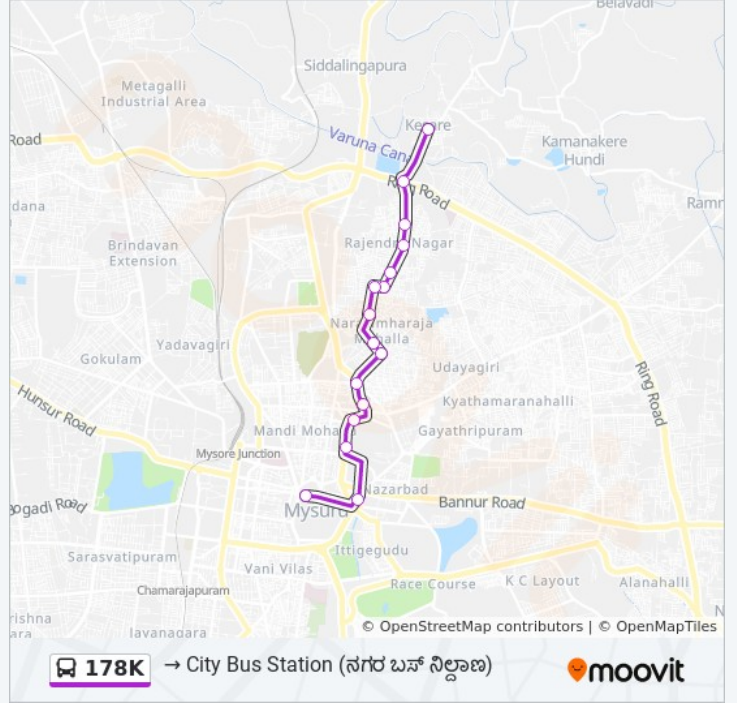

 178K

→ City Bus Station ()

Get The App

The 178K bus line (→ City Bus Station ()) has 2 routes. For regular weekdays, their operation hours are:

(1) → City Bus Station (): 08:50 - 09:30 (2) → Old Kesare (): 08:15 - 08:45

Use the Moovit App to find the closest 178K bus station near you and find out when is the next 178K bus arriving.

Direction: → City Bus Station ()

16 stops

[VIEW LINE SCHEDULE](#)

- Old Kesare ()
- Ring Road ()
- R.S Naidu Nagar ()
- Dhobi Ghat ()
- Kuri Mandi ()
- Shankar Nursing Home ()
- Rajendra Nagar ()
- Arch Gate ()
- State Bank Of Mysore ()
- Maruthi Complex ()
- Ambedkar Circle ()
- Masjid ()
- Five Light Circle ()
- Mysore Rural Bus Stand
- Hardinge Circle
- City Bus Station ()

178K bus Time Schedule

→ City Bus Station () Route
Timetable:

Sunday	08:50 - 09:30
Monday	08:50 - 09:30
Tuesday	08:50 - 09:30
Wednesday	08:50 - 09:30
Thursday	08:50 - 09:30
Friday	08:50 - 09:30
Saturday	08:50 - 09:30

178K bus Info

Direction: → City Bus Station ()

Stops: 16

Trip Duration: 21 min

Line Summary:

Direction: → Old Kesare ()

16 stops

[VIEW LINE SCHEDULE](#)