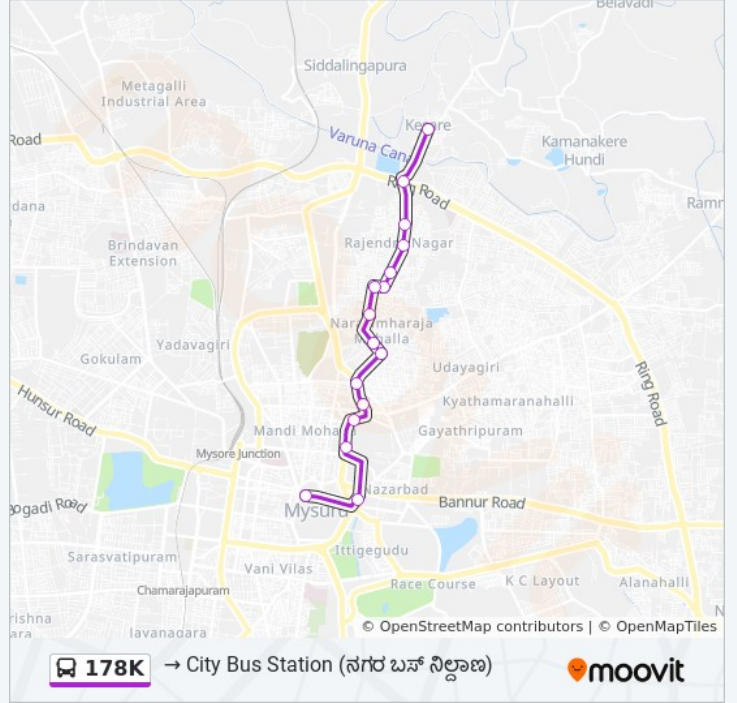

 178K

→ City Bus Station ()

Get The App

The 178K bus line (→ City Bus Station ()) has 2 routes. For regular weekdays, their operation hours are:

(1) → City Bus Station (): 08:50 - 09:30 (2) → Old Kesare (): 08:15 - 08:45

178K bus Info

Direction: → City Bus Station ()

Stops: 16

Trip Duration: 21 min

Line Summary:

Direction: → Old Kesare ()

16 stops

[VIEW LINE SCHEDULE](#)

178K bus Time Schedule

→ Old Kesare () Route Timetable:

Sunday	08:15 - 08:45
Monday	08:15 - 08:45
Tuesday	08:15 - 08:45
Wednesday	08:15 - 08:45
Thursday	08:15 - 08:45
Friday	08:15 - 08:45
Saturday	08:15 - 08:45

178K bus Info

Direction: → Old Kesare ()

Stops: 16

Trip Duration: 21 min

Line Summary:

178K bus time schedules and route maps are available in an offline PDF at moovitapp.com. Use the [Moovit App](#) to see live bus times, train schedule or subway schedule, and step-by-step directions for all public transit in Mysore.