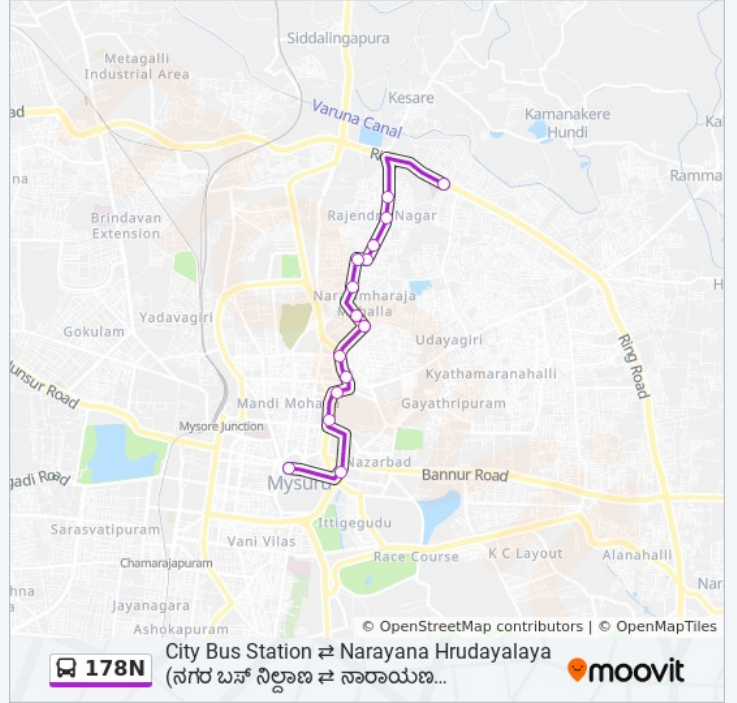

Use the Moovit App to find the closest 178N bus station near you and find out when is the next 178N bus arriving.

**Direction:** → City Bus Station ( )

15 stops

[VIEW LINE SCHEDULE](#)

Narayana Hrudayalaya ( )

Ambedkar Circle ( )

Masjid ( )

Five Light Circle ( )

Mysore Rural Bus Stand

Hardinge Circle

City Bus Station ( )

### 178N bus Time Schedule

→ City Bus Station ( ) Route  
Timetable:

Sunday	07:31
Monday	07:31
Tuesday	07:31
Wednesday	07:31
Thursday	07:31
Friday	07:31
Saturday	07:31

### 178N bus Info

**Direction:** → City Bus Station ( )

**Stops:** 15

**Trip Duration:** 19 min

**Line Summary:**

**Direction:** → Narayana Hrudayalaya ( )

16 stops

[VIEW LINE SCHEDULE](#)