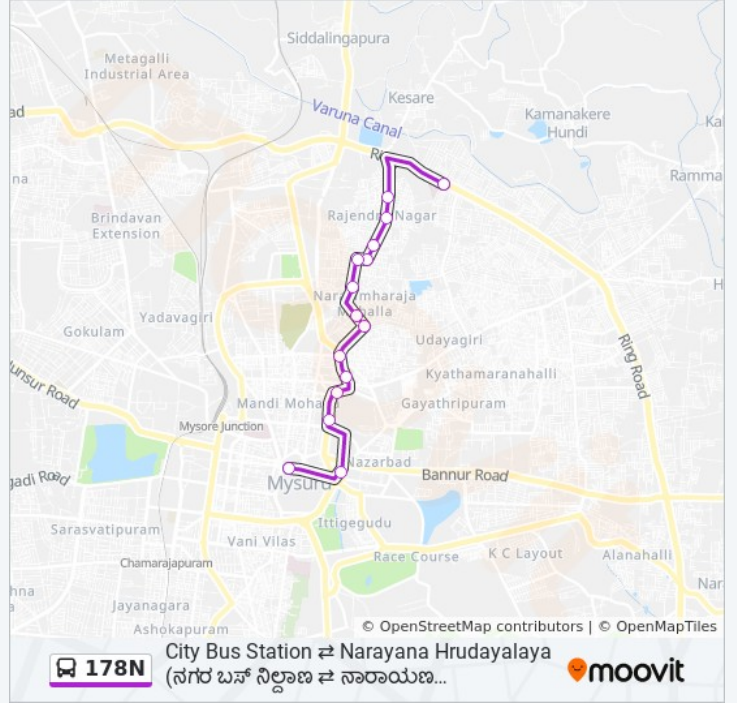

### 178N bus Info

**Direction:** → City Bus Station ( )

**Stops:** 15

**Trip Duration:** 19 min

**Line Summary:**

**Direction:** → Narayana Hrudayalaya ( )

16 stops

[VIEW LINE SCHEDULE](#)

### 178N bus Time Schedule

→ Narayana Hrudayalaya ( )  
Route Timetable:

Sunday	07:55
Monday	07:55
Tuesday	07:55
Wednesday	07:55
Thursday	07:55
Friday	07:55
Saturday	07:55

### 178N bus Info

**Direction:** → Narayana Hrudayalaya ( )

**Stops:** 16

**Trip Duration:** 21 min

**Line Summary:**

178N bus time schedules and route maps are available in an offline PDF at moovitapp.com. Use the [Moovit App](#) to see live bus times, train schedule or subway schedule, and step-by-step directions for all public transit in Mysore.