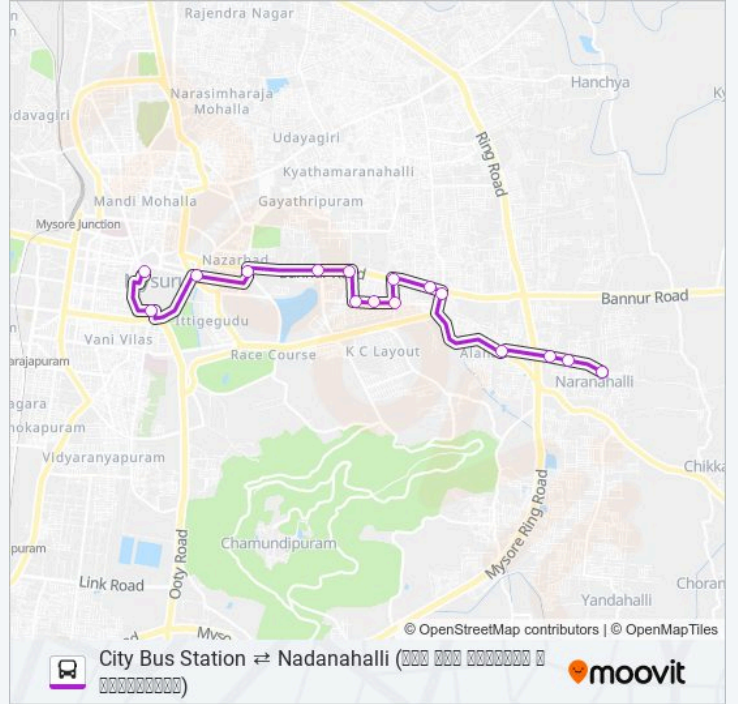

(1) → City Bus Station (ನಂದಿನಿ ಲೇಔಟ್): 09:20(2) → Nadanahalli (ನಂದಿನಿ ಲೇಔಟ್): 10:20

Use the Moovit App to find the closest 182B bus station near you and find out when is the next 182B bus arriving.

Direction: → City Bus Station (ನಂದಿನಿ ಲೇಔಟ್)

182B bus Info

Direction: → City Bus Station (ನಂದಿನಿ ಲೇಔಟ್)

Stops: 19

Trip Duration: 25 min

Line Summary:

Direction: → Nandanahalli (□□□□□□□□)

16 stops

[VIEW LINE SCHEDULE](#)

182B bus Time Schedule

→ Nandanahalli (□□□□□□□□) Route Timetable:

Sunday	10:20
Monday	10:20
Tuesday	10:20
Wednesday	10:20
Thursday	10:20
Friday	10:20
Saturday	10:20

182B bus Info

Direction: → Nandanahalli (□□□□□□□□)

Stops: 16

Trip Duration: 20 min

Line Summary:

182B bus time schedules and route maps are available in an offline PDF at moovitapp.com. Use the Moovit App to see live bus times, train schedule or subway schedule, and step-by-step directions for all public transit in Mysore.