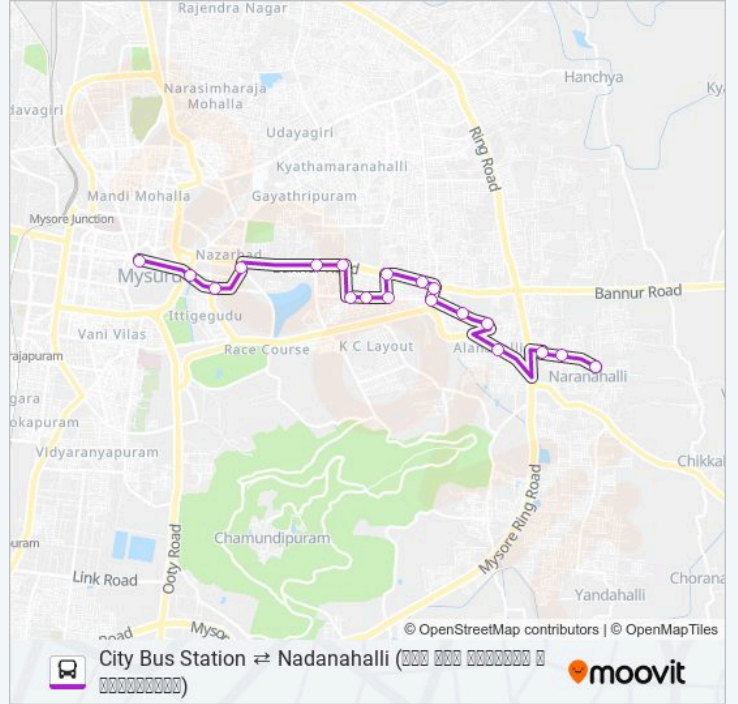

Milk Dairy (ಮಿಲ್ ದೇರಿ)

Nazarabad (ನಾಜರಾಬಾದ್)

Gandhivana

Hardinge Circle

City Bus Station (ನಂದಿನಿ ಲೇಔಟ್)

182B bus Time Schedule

→ City Bus Station (ನಂದಿನಿ ಲೇಔಟ್) Route Timetable:

Sunday	09:20
Monday	09:20
Tuesday	09:20
Wednesday	09:20
Thursday	09:20
Friday	09:20
Saturday	09:20

182B bus Info

Direction: → City Bus Station (ನಂದಿನಿ ಲೇಔಟ್)

Stops: 19

Trip Duration: 25 min

Line Summary:

Direction: → Nandanahalli (□□□□□□□□)

16 stops

[VIEW LINE SCHEDULE](#)