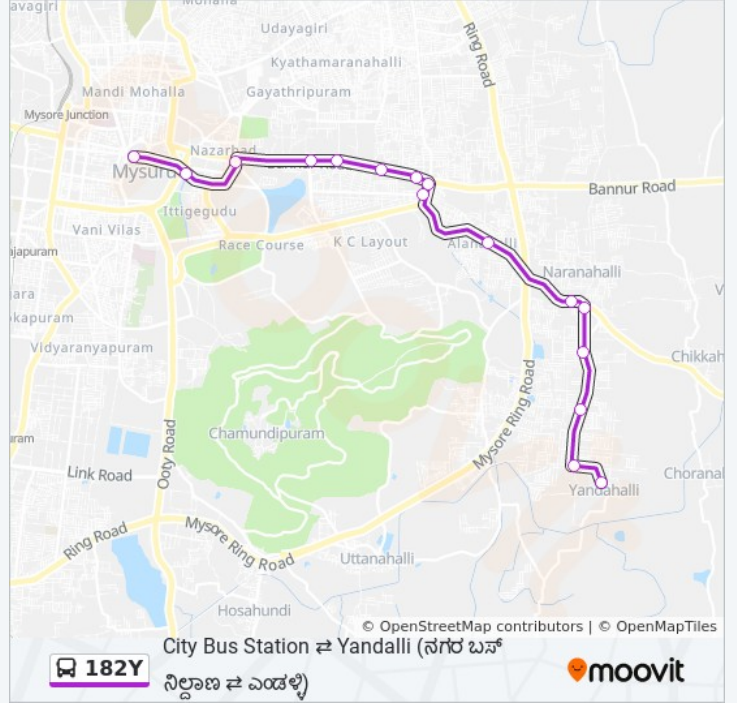

Use the Moovit App to find the closest 182Y bus station near you and find out when is the next 182Y bus arriving.

**Direction:** → City Bus Station ( )

16 stops

[VIEW LINE SCHEDULE](#)

- Yandalli ( )
- Lal Bhahaddur Shastri Nagar ( )
- Water Tank ( )
- J.S.S Layout 2nd Stage ( . . 2 )
- Nadanahalli Gate ( )
- Rajashekhar Hospital ( )
- Alanahalli
- Sangeetha Corner
- Yaraganahalli Circle
- Teresian College ( )
- Palya Gate
- Geetha Convent
- Milk Dairy ( )
- Nazarabad ( )
- Hardinge Circle
- City Bus Station ( )

### 182Y bus Time Schedule

→ City Bus Station ( ) Route  
Timetable:

Sunday	07:35 - 20:20
Monday	07:35 - 20:20
Tuesday	07:35 - 20:20
Wednesday	07:35 - 20:20
Thursday	07:35 - 20:20
Friday	07:35 - 20:20
Saturday	07:35 - 20:20

### 182Y bus Info

**Direction:** → City Bus Station ( )

**Stops:** 16

**Trip Duration:** 23 min

**Line Summary:**

**Direction:** → Yandalli ( )

17 stops

[VIEW LINE SCHEDULE](#)

### 182Y bus Info

**Direction:** → Yandalli ( )

**Stops:** 17

**Trip Duration:** 27 min

**Line Summary:**

182Y bus time schedules and route maps are available in an offline PDF at moovitapp.com. Use the [Moovit App](#) to see live bus times, train schedule or subway schedule, and step-by-step directions for all public transit in Mysore.