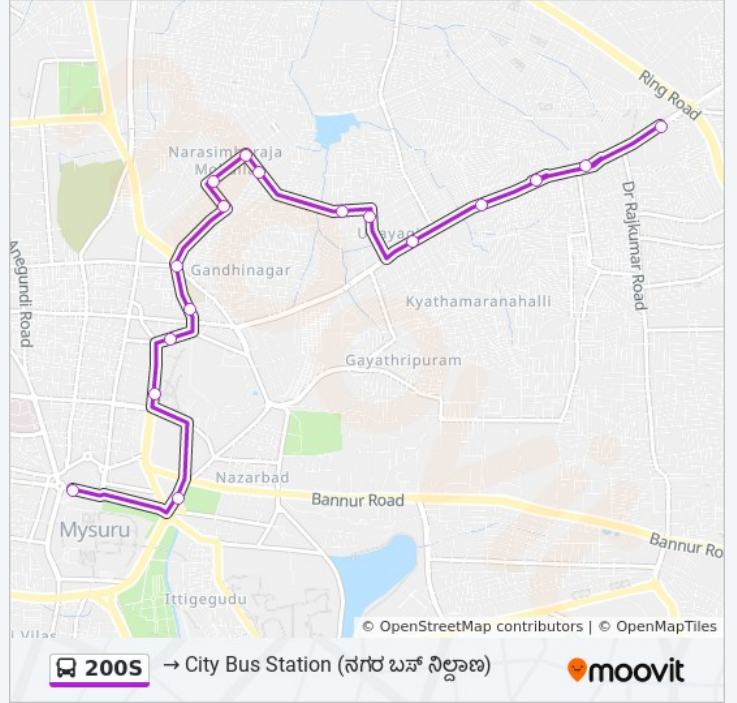

 200S

→ City Bus Station ()

Get The App

The 200S bus line (→ City Bus Station ()) has 2 routes. For regular weekdays, their operation hours are:

(1) → City Bus Station (): 06:00(2) → Sathagalli (): 17:51 - 20:41

Use the Moovit App to find the closest 200S bus station near you and find out when is the next 200S bus arriving.

Direction: → City Bus Station ()

17 stops

[VIEW LINE SCHEDULE](#)

- Sathagalli Bus Stand ()
- Central Hospital ()
- Shanthi Nagar Ground ()
- Shanthi Nagar Police Station ()
- Udayagiri ()
- Nehru Park ()
- P&T Quarters (&)
- Thibbadevi Temple ()
- M.A Stores (.)
- State Bank Of Mysore ()
- Maruthi Complex ()
- Ambedkar Circle ()
- Masjid ()
- Five Light Circle ()
- Mysore Rural Bus Stand
- Hardinge Circle
- City Bus Station ()

200S bus Time Schedule

→ City Bus Station () Route
Timetable:

Sunday	06:00
Monday	06:00
Tuesday	06:00
Wednesday	06:00
Thursday	06:00
Friday	06:00
Saturday	06:00

200S bus Info

Direction: → City Bus Station ()

Stops: 17

Trip Duration: 17 min

Line Summary:

Direction: → Sathagalli ()

20 stops

[VIEW LINE SCHEDULE](#)

- C.B.S Platform 21/2 (. . 21/2)
- Hardinge Circle
- Mysore Zoo
- Race Course
- Administrative Training Institute (Police Bhavan)
- Jockey Quarters (Kurubarahalli Circle)
- M.R.C Eye Hospital (. .)
- A.V Hospital (.)
- Ganesha Temple ()
- Palya Gate ()
- Sangeetha Corner
- Yaraganahalli Circle
- Teachers Layout ()
- Vivekananda Block ()
- Shakthi Nagar Park ()
- Adhyayana School ()
- Triveni Circle ()
- Water Tank ()