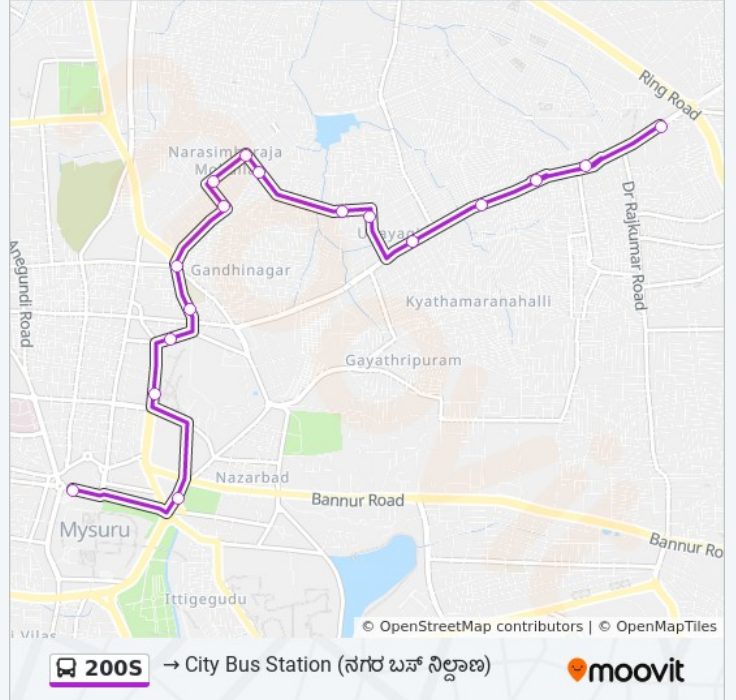

 200S

→ City Bus Station ()

Get The App

The 200S bus line (→ City Bus Station ()) has 2 routes. For regular weekdays, their operation hours are:

(1) → City Bus Station (): 06:00(2) → Sathagalli (): 17:51 - 20:41

Use the Moovit App to find the closest 200S bus station near you and find out when is the next 200S bus arriving.

Direction: → City Bus Station ()

17 stops

[VIEW LINE SCHEDULE](#)

- Sathagalli Bus Stand ()
- Central Hospital ()
- Shanthi Nagar Ground ()
- Shanthi Nagar Police Station ()
- Udayagiri ()
- Nehru Park ()
- P&T Quarters (&)
- Thibbadevi Temple ()
- M.A Stores (.)
- State Bank Of Mysore ()
- Maruthi Complex ()
- Ambedkar Circle ()
- Masjid ()
- Five Light Circle ()
- Mysore Rural Bus Stand
- Hardinge Circle
- City Bus Station ()

Stops: 17

Trip Duration: 17 min

Line Summary:

Direction: → Sathagalli ()

20 stops

[VIEW LINE SCHEDULE](#)

- C.B.S Platform 21/2 (. . 21/2)
- Hardinge Circle
- Mysore Zoo
- Race Course
- Administrative Training Institute (Police Bhavan)
- Jockey Quarters (Kurubarahalli Circle)
- M.R.C Eye Hospital (. .)
- A.V Hospital (.)
- Ganesha Temple ()
- Palya Gate ()
- Sangeetha Corner
- Yaraganahalli Circle
- Teachers Layout ()
- Vivekananda Block ()
- Shakthi Nagar Park ()
- Adhyayana School ()
- Triveni Circle ()
- Water Tank ()

200S bus Info

Direction: → Sathagalli ()

Stops: 20

Trip Duration: 25 min

Line Summary:

Kalyangiri K.E.B (. . .)

Sathagalli Bus Stand ()

200S bus time schedules and route maps are available in an offline PDF at moovitapp.com. Use the [Moovit App](#) to see live bus times, train schedule or subway schedule, and step-by-step directions for all public transit in Mysore.