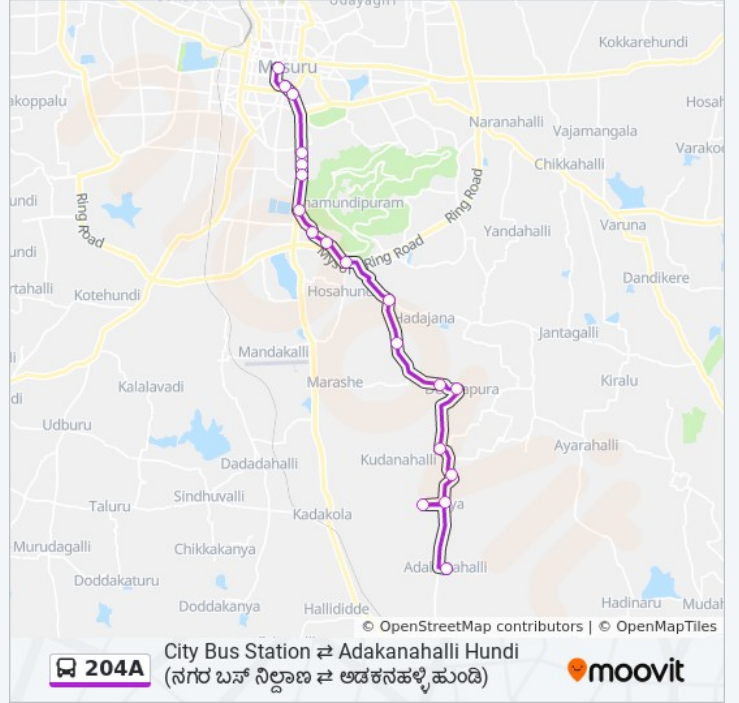

204A

City Bus Station ⇌ Adakanahalli Hundi ()

Get The App

The 204A bus line (City Bus Station ⇌ Adakanahalli Hundi ()) has 2 routes. For regular weekdays, their operation hours are:

(1) → Adakanahalli Hundi (): 08:22 - 21:46(2) → City Bus Station (): 09:30 - 20:43

204A bus Info

Direction: → Adakanahalli Hundi ()

Stops: 19

Trip Duration: 39 min

Line Summary:

Direction: → City Bus Station ()

17 stops

[VIEW LINE SCHEDULE](#)

City Bus Station ()

204A bus Time Schedule

→ City Bus Station () Route

Timetable:

Sunday	09:30 - 20:43
Monday	09:30 - 20:43
Tuesday	09:30 - 20:43
Wednesday	09:30 - 20:43
Thursday	09:30 - 20:43
Friday	09:30 - 20:43
Saturday	09:30 - 20:43

204A bus Info

Direction: → City Bus Station ()

Stops: 17

Trip Duration: 33 min

Line Summary:

204A bus time schedules and route maps are available in an offline PDF at moovitapp.com. Use the [Moovit App](#) to see live bus times, train schedule or subway schedule, and step-by-step directions for all public transit in Mysore.