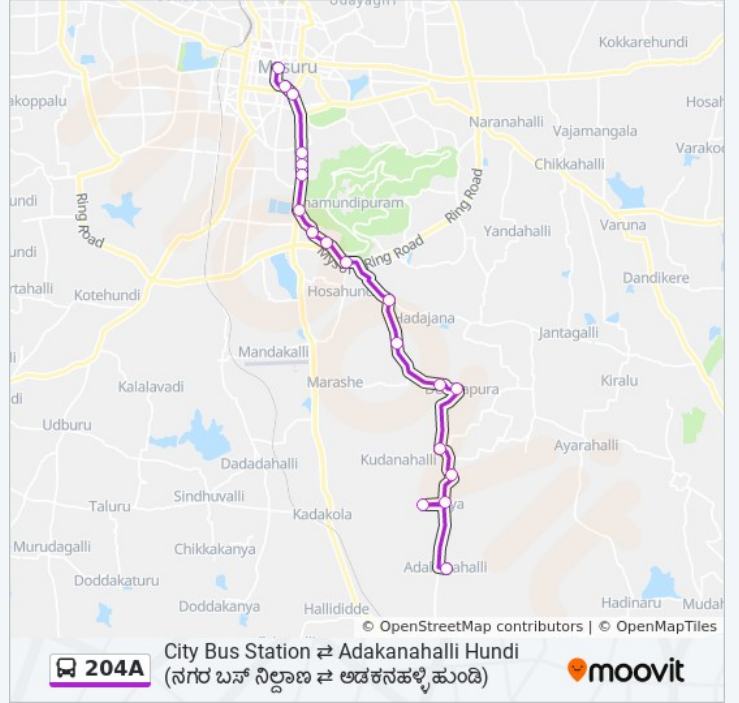

204A

City Bus Station ⇌ Adakanahalli Hundi ()

Get The App

The 204A bus line (City Bus Station ⇌ Adakanahalli Hundi ()) has 2 routes. For regular weekdays, their operation hours are:

(1) → Adakanahalli Hundi (): 08:22 - 21:46(2) → City Bus Station (): 09:30 - 20:43

Use the Moovit App to find the closest 204A bus station near you and find out when is the next 204A bus arriving.

Direction: → Adakanahalli Hundi

()

19 stops

[VIEW LINE SCHEDULE](#)

- C.B.S Platform 24 (. . 24)
- Mysore Palace
- Gun House
- J.S.S.College
- Ganapathi Sachidananda Ashrama
- Gundu Rao Nagar
- Toll Gate
- R.M.C.
- Bandi Palya
- Hosahundi
- Hadajana Cross ()
- Chikkegowadana Hundi ()
- Devalapura J.S.S School ()
- Devalapura ()
- Someswarapura ()
- Basalli Hundi ()
- Hebya ()
- Kochnahalli ()
- Adakanahalli Hundi ()

204A bus Time Schedule

→ Adakanahalli Hundi ()

Route Timetable:

Sunday	08:22 - 21:46
Monday	08:22 - 21:46
Tuesday	08:22 - 21:46
Wednesday	08:22 - 21:46
Thursday	08:22 - 21:46
Friday	08:22 - 21:46
Saturday	08:22 - 21:46

204A bus Info

Direction: → Adakanahalli Hundi ()

Stops: 19

Trip Duration: 39 min

Line Summary:

Direction: → City Bus Station ()

17 stops

[VIEW LINE SCHEDULE](#)