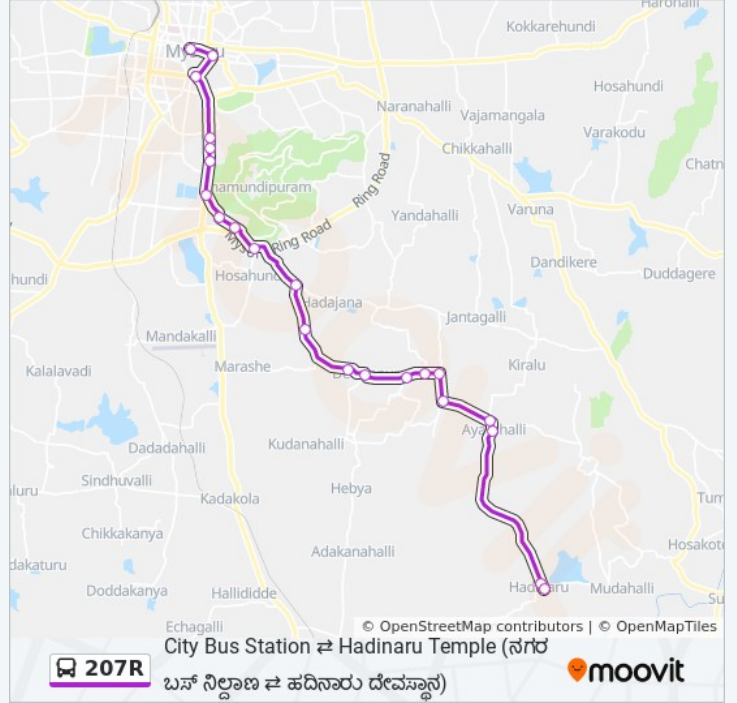

Use the Moovit App to find the closest 207R bus station near you and find out when is the next 207R bus arriving.

**Direction:** → City Bus Station ( )

22 stops

[VIEW LINE SCHEDULE](#)

- Hadinaru Temple ( )
- Hadinaru Library ( )
- Ayrahalli ( )
- Ayrahalli Arali Mara ( )
- Rayanahundi ( )
- Marigowdana Hundi Gate ( )
- Thukadi Madaiahna Hundi ( )
- Kumbrahalli Mata Gate ( )
- Devalapura ( )
- Devalapura J.S.S School ( . . )
- Chikkegowadana Hundi ( )
- Hadajana Cross ( )
- Hosahundi
- Bandi Palya
- R.M.C.
- Toll Gate
- Gundu Rao Nagar
- Ganapathi Sachidananda Ashrama
- J.S.S.College
- Gun House
- Hardinge Circle

**207R bus Time Schedule**

→ City Bus Station ( ) Route  
Timetable:

Sunday	13:45 - 21:11
Monday	13:45 - 21:11
Tuesday	13:45 - 21:11
Wednesday	13:45 - 21:11
Thursday	13:45 - 21:11
Friday	13:45 - 21:11
Saturday	13:45 - 21:11

**207R bus Info**

**Direction:** → City Bus Station ( )

**Stops:** 22

**Trip Duration:** 45 min

**Line Summary:**

City Bus Station ( )

**Direction:** → Hadinaru Temple ( )

23 stops

### 207R bus Info

**Direction:** → Hadinaru Temple ( )

**Stops:** 23

**Trip Duration:** 43 min

**Line Summary:**

- Rayanahundi ( )
- Ayrahalli Arali Mara ( )
- Ayrahalli ( )
- Hadinaru Library ( )
- Hadinaru Temple ( )