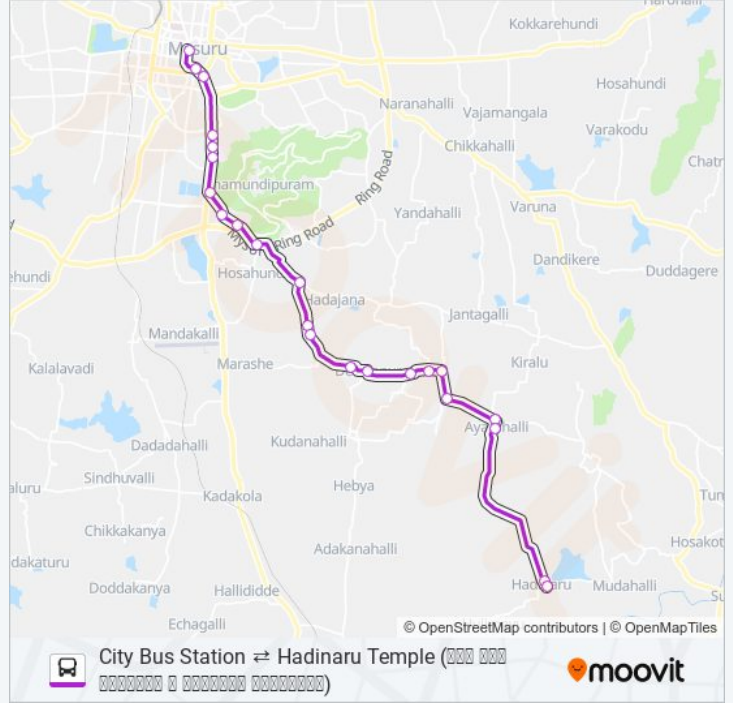

City Bus Station ⇌ Hadinaru Temple ( )

Get The App

The 207R bus line (City Bus Station ⇌ Hadinaru Temple ( )) has 2 routes. For regular weekdays, their operation hours are:

(1) → City Bus Station ( ): 13:45 - 21:11 (2) → Hadinaru Temple ( ): 12:34 - 20:00

Use the Moovit App to find the closest 207R bus station near you and find out when is the next 207R bus arriving.

**Direction:** → City Bus Station ( )

22 stops

[VIEW LINE SCHEDULE](#)

- Hadinaru Temple ( )
- Hadinaru Library ( )
- Ayrahalli ( )
- Ayrahalli Arali Mara ( )
- Rayanahundi ( )
- Marigowdana Hundi Gate ( )
- Thukadi Madaiahna Hundi ( )
- Kumbrahalli Mata Gate ( )
- Devalapura ( )
- Devalapura J.S.S School ( . . )
- Chikkegowadana Hundi ( )
- Hadajana Cross ( )
- Hosahundi
- Bandi Palya
- R.M.C.
- Toll Gate
- Gundu Rao Nagar
- Ganapathi Sachidananda Ashrama
- J.S.S.College
- Gun House
- Hardinge Circle

**207R bus Time Schedule**

→ City Bus Station ( ) Route  
Timetable:

Sunday	13:45 - 21:11
Monday	13:45 - 21:11
Tuesday	13:45 - 21:11
Wednesday	13:45 - 21:11
Thursday	13:45 - 21:11
Friday	13:45 - 21:11
Saturday	13:45 - 21:11

### 207R bus Info

**Direction:** → Hadinaru Temple ( )

**Stops:** 23

**Trip Duration:** 43 min

**Line Summary:**

- Rayanahundi ( )
- Ayrahalli Arali Mara ( )
- Ayrahalli ( )
- Hadinaru Library ( )
- Hadinaru Temple ( )