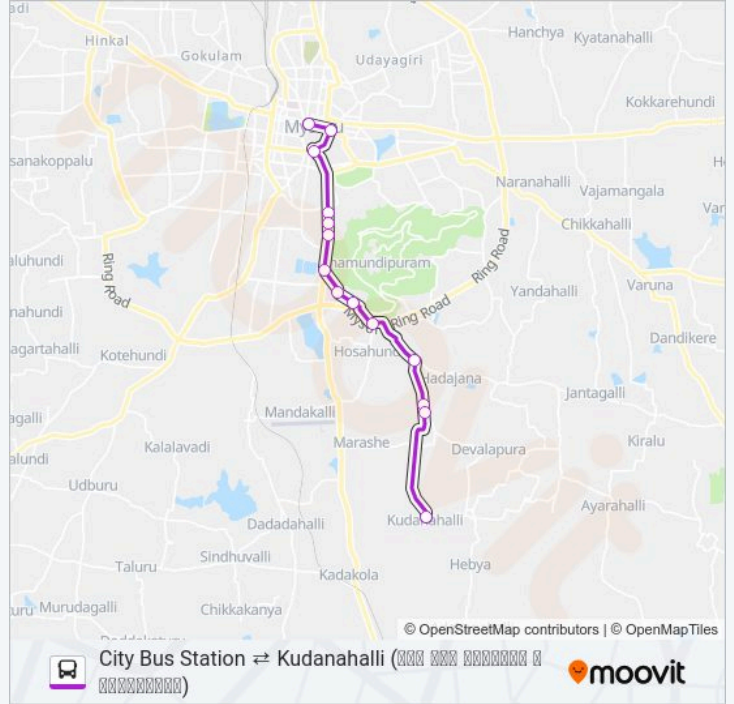

Gun House

Hardinge Circle

City Bus Station (ಕುಡನಾಹಳ್ಳಿ ಕಿರುಬಸ್ ನಿಲ್ದಾಣ)

211A bus Time Schedule

→ City Bus Station (ಕುಡನಾಹಳ್ಳಿ ಕಿರುಬಸ್ ನಿಲ್ದಾಣ) Route Timetable:

Monday	13:07-15:00
Tuesday	13:07-15:00
Wednesday	13:07-15:00
Thursday	13:07-15:00
Friday	13:07-15:00
Saturday	13:07-15:00
Sunday	13:07-15:00

211A bus Info

Direction: → City Bus Station (ಕುಡನಾಹಳ್ಳಿ ಕಿರುಬಸ್ ನಿಲ್ದಾಣ)

Stops: 14

Trip Duration: 25 min

Line Summary:

Direction: → Kudanahalli (□□□□□□□□)

14 stops

[VIEW LINE SCHEDULE](#)