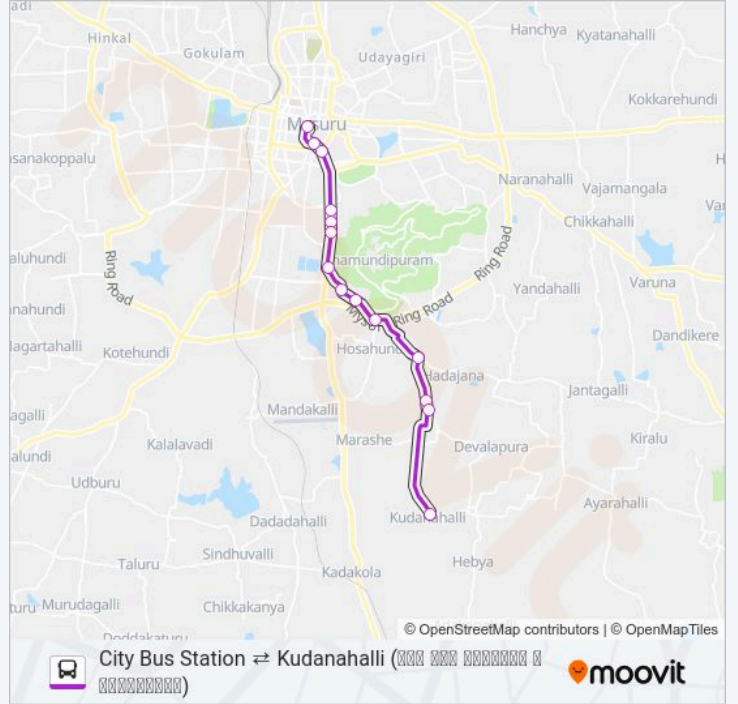

Monday	12:20-14:10
Tuesday	12:20-14:10
Wednesday	12:20-14:10
Thursday	12:20-14:10
Friday	12:20-14:10
Saturday	12:20-14:10
Sunday	12:20-14:10

211A bus Info

Direction: → Kudanahalli (□□□□□□□□)

Stops: 14

Trip Duration: 22 min

Line Summary:

211A bus time schedules and route maps are available in an offline PDF at moovitapp.com. Use the Moovit App to see live bus times, train schedule or subway schedule, and step-by-step directions for all public transit in Mysore.