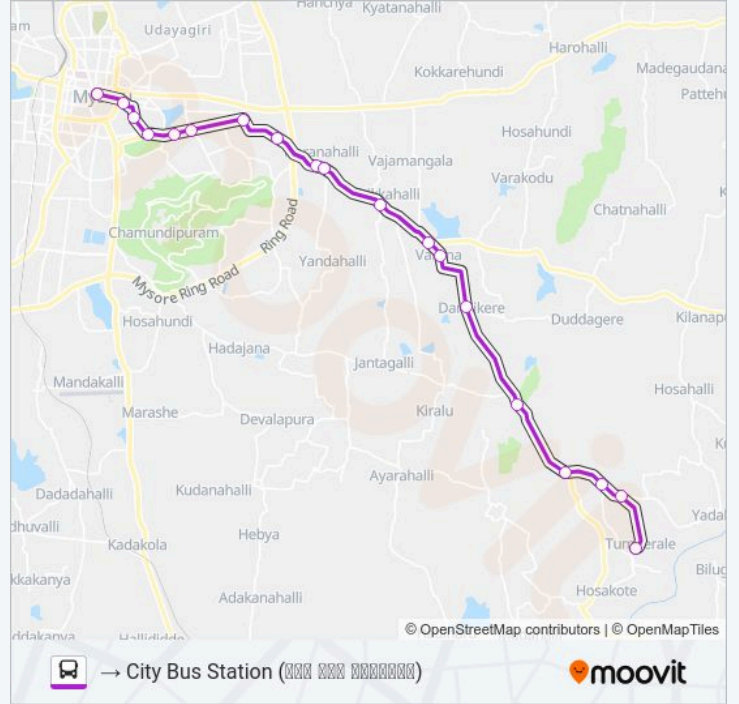

220T bus Time Schedule

→ City Bus Station (ಮೈಸೂರು ನಗರ ಬಸ್ ನಿಲ್ದಾಣ) Route Timetable:

Monday	19:29
Tuesday	19:29
Wednesday	19:29
Thursday	19:29
Friday	19:29
Saturday	19:29
Sunday	19:29

220T bus Info

Direction: → City Bus Station (ಮೈಸೂರು ನಗರ ಬಸ್ ನಿಲ್ದಾಣ)

Stops: 19

Trip Duration: 40 min

Line Summary:

City Bus Station (ಕೆಆರ್ ಐಸಿಟಿ ಸ್ಟೇಷನ್)

220T bus time schedules and route maps are available in an offline PDF at moovitapp.com. Use the Moovit App to see live bus times, train schedule or subway schedule, and step-by-step directions for all public transit in Mysore.