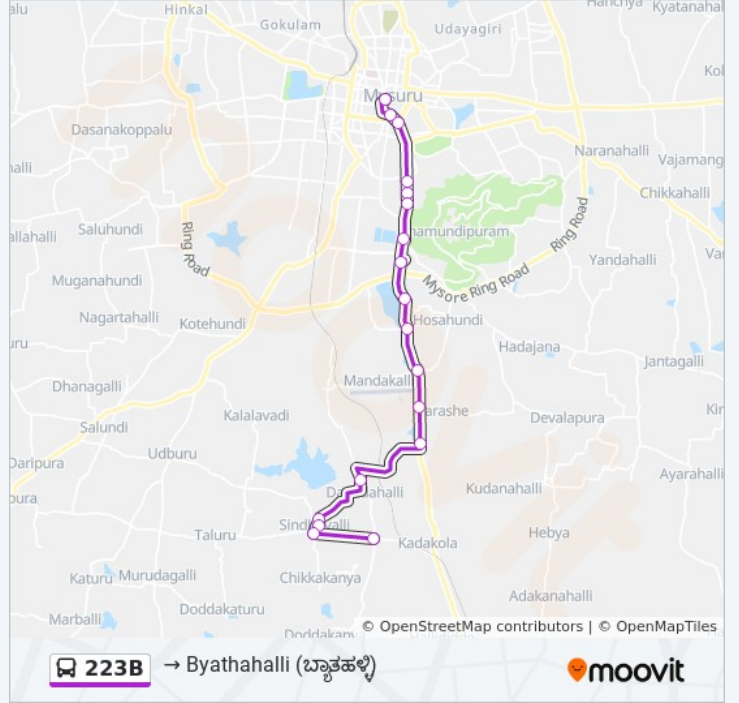

223B

→ Byathahalli ()

Get The App

The 223B bus line (→ Byathahalli ()) has 2 routes. For regular weekdays, their operation hours are:
 (1) → Byathahalli (): 07:25 - 19:09(2) → City Bus Station (): 08:18 - 20:02
 Use the Moovit App to find the closest 223B bus station near you and find out when is the next 223B bus arriving.

Direction: → Byathahalli ()

18 stops

[VIEW LINE SCHEDULE](#)

- C.B.S Platform 33 (. . 33)
- Mysore Palace
- Gun House
- J.S.S.College
- Ganapathi Sachidananda Ashrama
- Gundu Rao Nagar
- Toll Gate
- R.M.C.
- Bandi Palya
- Gejjagalli
- Mandakalli
- Marashe
- Tyre Factory
- Dadadahalli ()
- Sinduvalli Cross ()
- Urdu School ()
- Sinduvalli ()
- Byathahalli ()

223B bus Time Schedule

→ Byathahalli () Route Timetable:

Sunday	07:25 - 19:09
Monday	07:25 - 19:09
Tuesday	07:25 - 19:09
Wednesday	07:25 - 19:09
Thursday	07:25 - 19:09
Friday	07:25 - 19:09
Saturday	07:25 - 19:09

223B bus Info

Direction: → Byathahalli ()

Stops: 18

Trip Duration: 33 min

Line Summary:

Direction: → City Bus Station ()

19 stops

[VIEW LINE SCHEDULE](#)