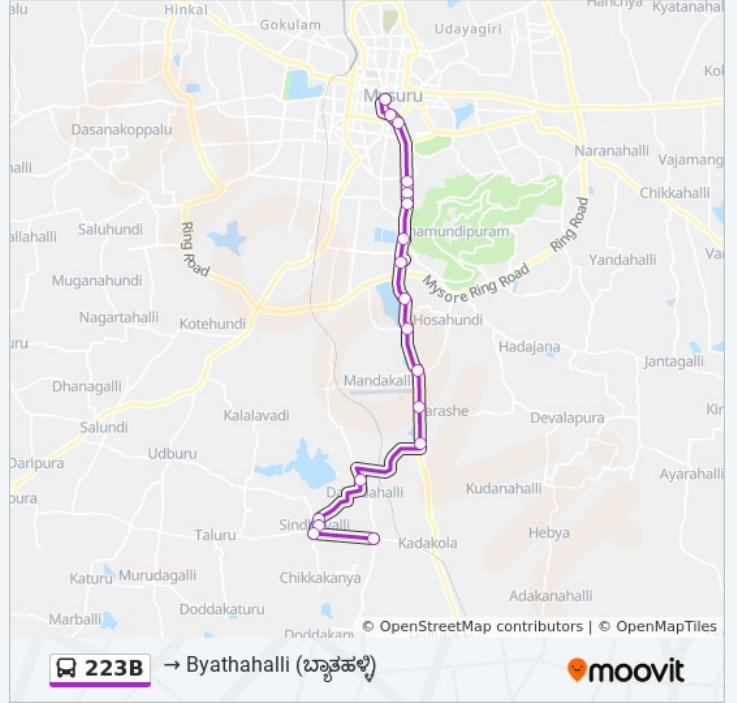

223B

→ Byathahalli ()

Get The App

The 223B bus line (→ Byathahalli ()) has 2 routes. For regular weekdays, their operation hours are:
 (1) → Byathahalli (): 07:25 - 19:09(2) → City Bus Station (): 08:18 - 20:02
 Use the Moovit App to find the closest 223B bus station near you and find out when is the next 223B bus arriving.

223B bus Info

Direction: → Byathahalli ()

Stops: 18

Trip Duration: 33 min

Line Summary:

Direction: → City Bus Station ()

19 stops

[VIEW LINE SCHEDULE](#)

223B bus Time Schedule

→ City Bus Station () Route

Timetable:

Sunday	08:18 - 20:02
Monday	08:18 - 20:02
Tuesday	08:18 - 20:02
Wednesday	08:18 - 20:02
Thursday	08:18 - 20:02
Friday	08:18 - 20:02
Saturday	08:18 - 20:02

223B bus Info

Direction: → City Bus Station ()

Stops: 19

Trip Duration: 28 min

Line Summary:

City Bus Station ()

223B bus time schedules and route maps are available in an offline PDF at moovitapp.com. Use the [Moovit App](#) to see live bus times, train schedule or subway schedule, and step-by-step directions for all public transit in Mysore.