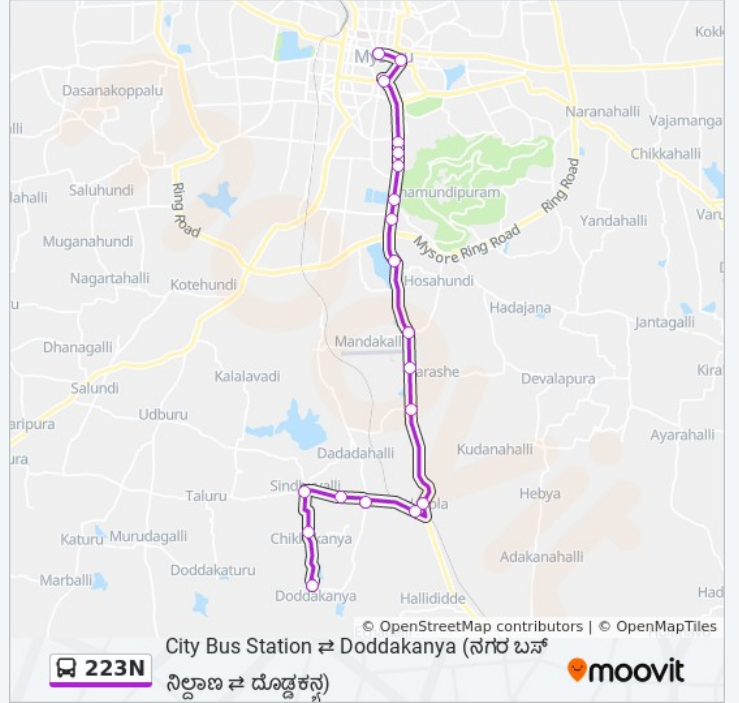

Use the Moovit App to find the closest 223N bus station near you and find out when is the next 223N bus arriving.

**Direction:** → City Bus Station ( )

19 stops

[VIEW LINE SCHEDULE](#)

- Doddakanya ( )
- Chikkakanya ( )
- Sinduvalli ( )
- T.V.S Factory ( . . )
- Byathahalli ( )
- Byathahalli Railway Station ( )
- Kadakola
- Sinduvalli Cross
- Marashe
- Mandakalli
- Bandi Palya
- R.M.C.
- Toll Gate
- Gundu Rao Nagar
- Ganapathi Sachidananda Ashrama
- J.S.S.College
- Gun House
- Hardinge Circle
- City Bus Station ( )

**Stops:** 19

**Trip Duration:** 30 min

**Line Summary:**

**Direction:** → Doddakanya ( )

18 stops

[VIEW LINE SCHEDULE](#)

- C.B.S Platform 33 ( . . . 33)
- Gun House
- J.S.S.College
- Ganapathi Sachidananda Ashrama
- Gundu Rao Nagar
- Toll Gate
- R.M.C.
- Bandi Palya
- Mandakalli
- Marashe
- Sinduvalli Cross
- Kadakola
- Byathahalli Railway Station ( )
- Byathahalli ( )
- T.V.S Factory ( . . . )
- Sinduvalli ( )
- Chikkakanya ( )
- Doddakanya ( )

### 223N bus Time Schedule

→ Doddakanya ( ) Route Timetable:

Sunday	21:56
Monday	21:56
Tuesday	21:56
Wednesday	21:56
Thursday	21:56
Friday	21:56
Saturday	21:56

### 223N bus Info

**Direction:** → Doddakanya ( )

**Stops:** 18

**Trip Duration:** 26 min

**Line Summary:**

223N bus time schedules and route maps are available in an offline PDF at [moovitapp.com](https://moovitapp.com). Use the [Moovit App](#) to see live bus times, train schedule or subway schedule, and step-by-step directions for all public transit in Mysore.