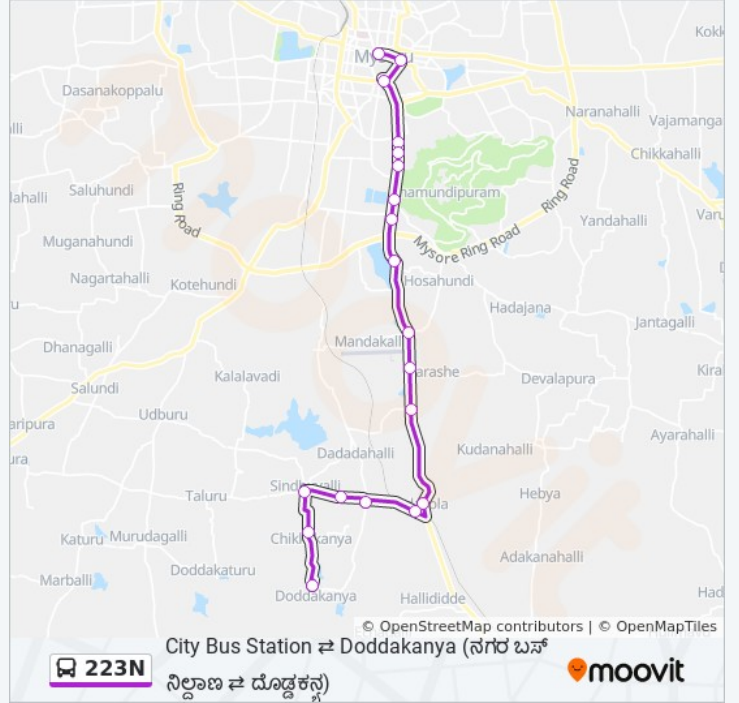

 223N

City Bus Station ⇌ Doddakanya ( )

Get The App

The 223N bus line (City Bus Station ⇌ Doddakanya ( )) has 2 routes. For regular weekdays, their operation hours are:

(1) → City Bus Station ( ): 05:00(2) → Doddakanya ( ): 21:56

Use the Moovit App to find the closest 223N bus station near you and find out when is the next 223N bus arriving.

**Direction:** → City Bus Station ( )

19 stops

[VIEW LINE SCHEDULE](#)

- Doddakanya ( )
- Chikkakanya ( )
- Sinduvalli ( )
- T.V.S Factory ( . . )
- Byathahalli ( )
- Byathahalli Railway Station ( )
- Kadakola
- Sinduvalli Cross
- Marashe
- Mandakalli
- Bandi Palya
- R.M.C.
- Toll Gate
- Gundu Rao Nagar
- Ganapathi Sachidananda Ashrama
- J.S.S.College
- Gun House
- Hardinge Circle
- City Bus Station ( )

**223N bus Time Schedule**

→ City Bus Station ( ) Route  
Timetable:

Sunday	05:00
Monday	05:00
Tuesday	05:00
Wednesday	05:00
Thursday	05:00
Friday	05:00
Saturday	05:00

**223N bus Info**

**Direction:** → City Bus Station ( )

**Stops:** 19

**Trip Duration:** 30 min

**Line Summary:**

**Direction:** → Doddakanya ( )

18 stops

[VIEW LINE SCHEDULE](#)

- C.B.S Platform 33 ( . . . 33)
- Gun House
- J.S.S.College
- Ganapathi Sachidananda Ashrama
- Gundu Rao Nagar
- Toll Gate
- R.M.C.
- Bandi Palya
- Mandakalli
- Marashe
- Sinduvalli Cross
- Kadakola
- Byathahalli Railway Station ( )
- Byathahalli ( )
- T.V.S Factory ( . . . )
- Sinduvalli ( )
- Chikkakanya ( )
- Doddakanya ( )