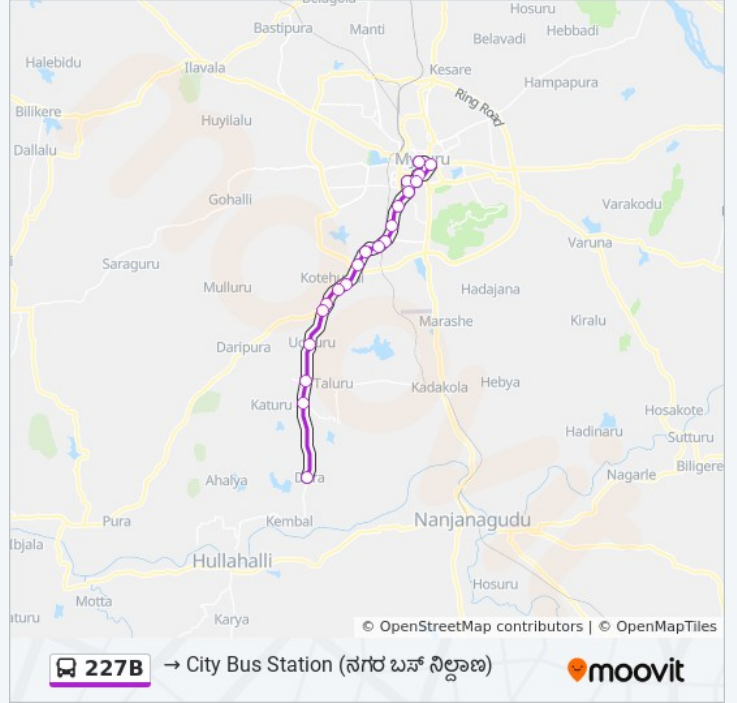

227B

→ City Bus Station ()

Get The App

The 227B bus line (→ City Bus Station ()) has 2 routes. For regular weekdays, their operation hours are:

(1) → City Bus Station (): 08:43 - 17:11(2) → Doora (): 07:40 - 16:08

Use the Moovit App to find the closest 227B bus station near you and find out when is the next 227B bus arriving.

Direction: → City Bus Station ()

20 stops

[VIEW LINE SCHEDULE](#)

- Doora ()
- Muradagalli ()
- Taloor Circle ()
- Udbur ()
- Udbur Gate ()
- Kalalawadi Gate ()
- Rayanakere ()
- Kote Hundi Gate ()
- Sri Rampura ()
- Shivapura ()
- Toll Gate ()
- Nachanahalli Palya ()
- Railway Work Shop ()
- Silk Factory ()
- Nanju Malige ()
- Siddappa Square ()
- Vani Vilas Market ()
- Sanskrit Pathashale
- Hardinge Circle
- City Bus Station ()

227B bus Time Schedule

→ City Bus Station () Route
Timetable:

Sunday	08:43 - 17:11
Monday	08:43 - 17:11
Tuesday	08:43 - 17:11
Wednesday	08:43 - 17:11
Thursday	08:43 - 17:11
Friday	08:43 - 17:11
Saturday	08:43 - 17:11

227B bus Info

Direction: → City Bus Station ()

Stops: 20

Trip Duration: 38 min

Line Summary:

Direction: → Doora ()

19 stops

[VIEW LINE SCHEDULE](#)