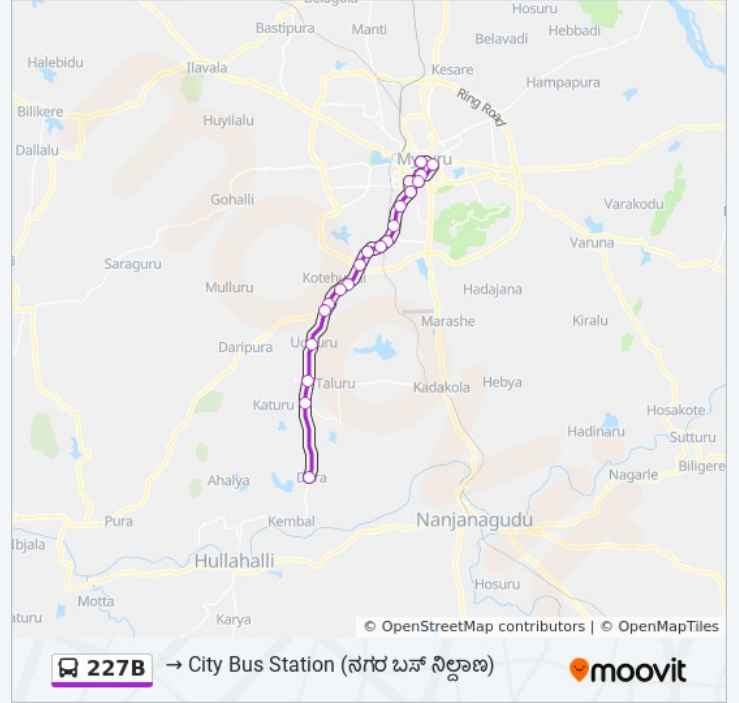

227B

→ City Bus Station ()

Get The App

The 227B bus line (→ City Bus Station ()) has 2 routes. For regular weekdays, their operation hours are:

(1) → City Bus Station (): 08:43 - 17:11(2) → Doora (): 07:40 - 16:08

227B bus Info

Direction: → City Bus Station ()

Stops: 20

Trip Duration: 38 min

Line Summary:

Direction: → Doora ()

19 stops

[VIEW LINE SCHEDULE](#)

227B bus Time Schedule

→ Doora () Route Timetable:

Sunday	07:40 - 16:08
Monday	07:40 - 16:08
Tuesday	07:40 - 16:08
Wednesday	07:40 - 16:08
Thursday	07:40 - 16:08
Friday	07:40 - 16:08
Saturday	07:40 - 16:08

227B bus Info

Direction: → Doora ()

Stops: 19

Trip Duration: 35 min

Line Summary:

Doora ()

227B bus time schedules and route maps are available in an offline PDF at moovitapp.com. Use the [Moovit App](#) to see live bus times, train schedule or subway schedule, and step-by-step directions for all public transit in Mysore.