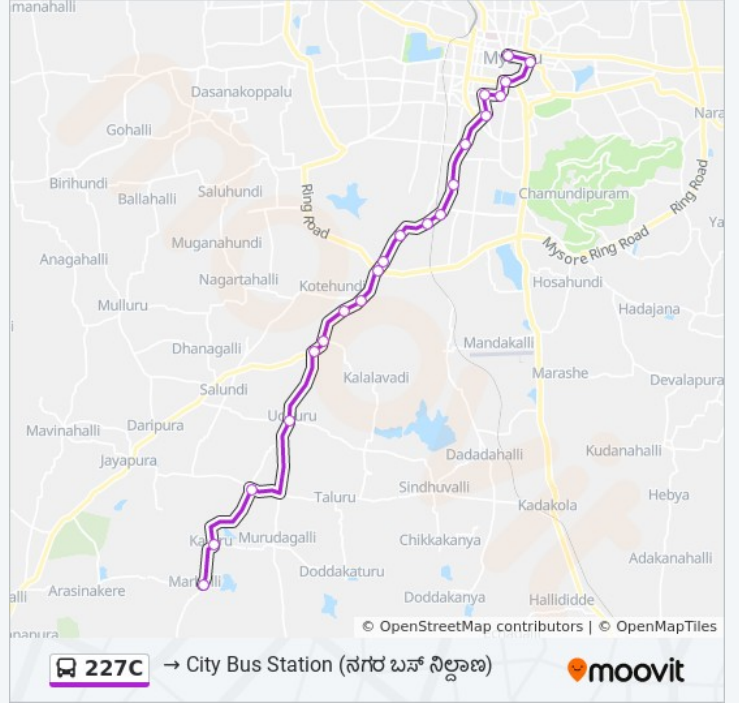

227C

→ City Bus Station ( )

Get The App

The 227C bus line (→ City Bus Station ( )) has 2 routes. For regular weekdays, their operation hours are:

(1) → City Bus Station ( ): 06:00 - 19:51 (2) → Marballi ( ): 07:00 - 21:10

## 227C bus Time Schedule

→ City Bus Station ( ) Route  
Timetable:

Sunday	06:00 - 19:51
Monday	06:00 - 19:51
Tuesday	06:00 - 19:51
Wednesday	06:00 - 19:51
Thursday	06:00 - 19:51
Friday	06:00 - 19:51
Saturday	06:00 - 19:51

## 227C bus Info

**Direction:** → City Bus Station ( )

**Stops:** 21

**Trip Duration:** 39 min

**Line Summary:**

City Bus Station ( )

**Direction:** → Marballi ( )

19 stops

### 227C bus Info

**Direction:** → Marballi ( )

**Stops:** 19

**Trip Duration:** 41 min

**Line Summary:**