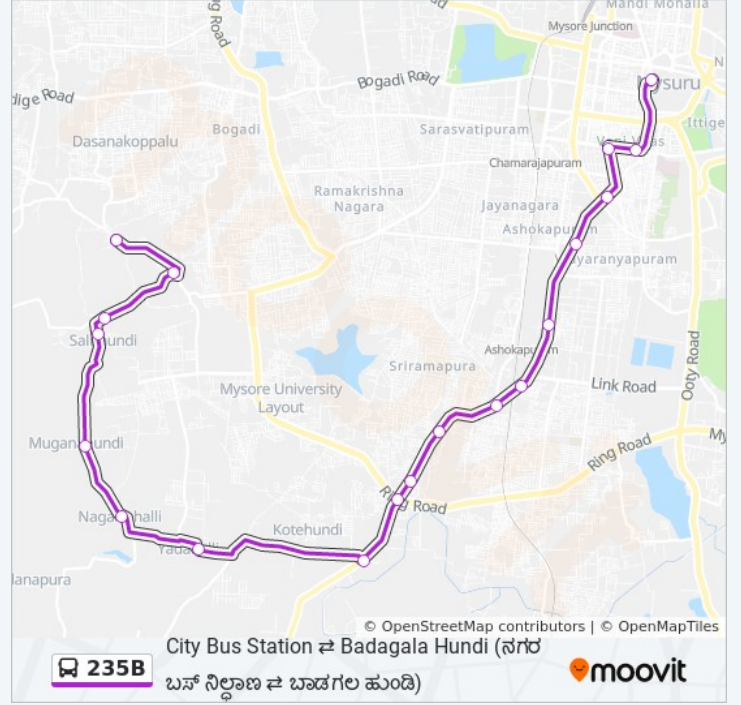

 **235B**

City Bus Station ⇌ Badagala Hundi ()

Get The App

The 235B bus line (City Bus Station ⇌ Badagala Hundi ()) has 2 routes. For regular weekdays, their operation hours are:

(1) → Badagala Hundi (): 06:45 - 18:10(2) → City Bus Station (): 06:45 - 18:10

235B bus Info

Direction: → Badagala Hundi ()

Stops: 19

Trip Duration: 35 min

Line Summary:

Direction: → City Bus Station ()

21 stops

[VIEW LINE SCHEDULE](#)

235B bus Time Schedule

→ City Bus Station () Route

Timetable:

Sunday	06:45 - 18:10
Monday	06:45 - 18:10
Tuesday	06:45 - 18:10
Wednesday	06:45 - 18:10
Thursday	06:45 - 18:10
Friday	06:45 - 18:10
Saturday	06:45 - 18:10

235B bus Info

Direction: → City Bus Station ()

Stops: 21

Trip Duration: 39 min

Line Summary:

Sanskrit Pathashale

Hardinge Circle

City Bus Station ()