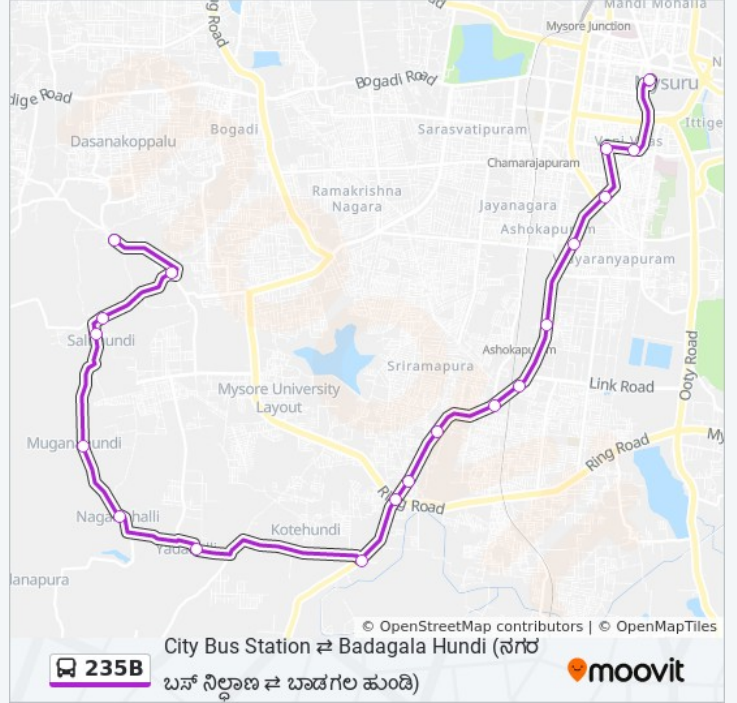

 **235B**

City Bus Station ⇌ Badagala Hundi ()

Get The App

The 235B bus line (City Bus Station ⇌ Badagala Hundi ()) has 2 routes. For regular weekdays, their operation hours are:

(1) → Badagala Hundi (): 06:45 - 18:10(2) → City Bus Station (): 06:45 - 18:10

Use the Moovit App to find the closest 235B bus station near you and find out when is the next 235B bus arriving.

Direction: → Badagala Hundi ()

19 stops

[VIEW LINE SCHEDULE](#)

- C.B.S Platform 33 (. . 33)
- Vani Vilas Market ()
- Siddappa Square ()
- Nanju Malige ()
- Silk Factory ()
- Railway Work Shop ()
- Nachanahalli Palya ()
- Toll Gate ()
- Shivapura ()
- Sri Rampura ()
- Parasaiahna Hundi ()
- Kote Hundi Gate ()
- Yadahalli ()
- Nagarthahalli ()
- Muganahundi ()
- Salhundi ()
- Nanjaiahna Hundi ()
- Kergalli ()
- Badagala Hundi ()

235B bus Time Schedule

→ Badagala Hundi () Route
Timetable:

Sunday	06:45 - 18:10
Monday	06:45 - 18:10
Tuesday	06:45 - 18:10
Wednesday	06:45 - 18:10
Thursday	06:45 - 18:10
Friday	06:45 - 18:10
Saturday	06:45 - 18:10

235B bus Info

Direction: → Badagala Hundi ()

Stops: 19

Trip Duration: 35 min

Line Summary:

Direction: → City Bus Station ()

21 stops

[VIEW LINE SCHEDULE](#)