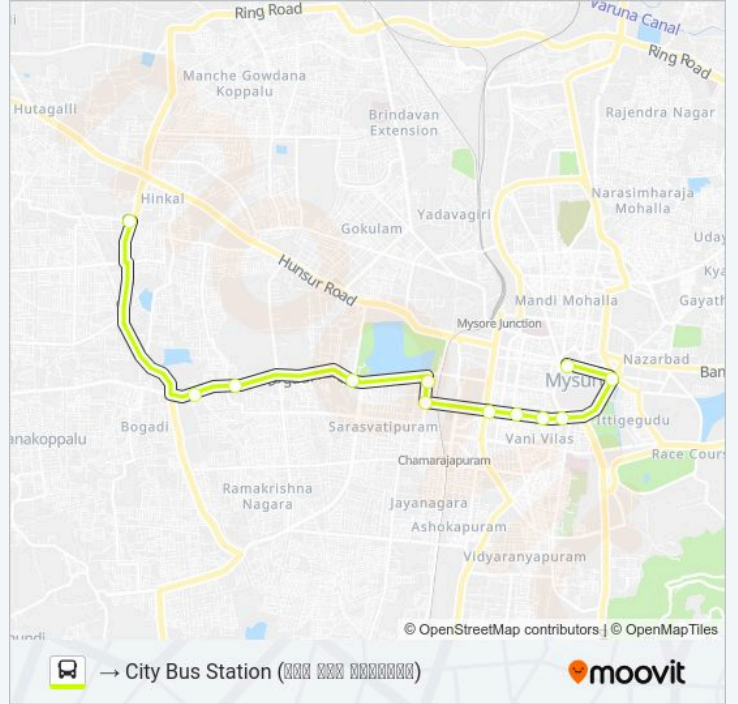

🚌 250B Line

→ Vijaya Nagara Depot (ವಿಜಯನಗರ ಡೆಪೋ)

Get The App

The 250B bus line (→ Vijaya Nagara Depot (ವಿಜಯನಗರ ಡೆಪೋ)) has 2 routes. For regular weekdays, their operation hours are: (1) → Vijaya Nagara Depot (ವಿಜಯನಗರ ಡೆಪೋ): 11:20(2) → City Bus Station (ಸಿಟಿ ಬಸ್ ಸ್ಟೇಷನ್): 13:15-14:15
Use the Moovit App to find the closest 250B bus station near you and find out when is the next 250B bus arriving.

250B bus Time Schedule

→ Vijaya Nagara Depot (ವಿಜಯನಗರ ಡೆಪೋ) Route
Timetable:

Monday	11:20
Tuesday	11:20
Wednesday	11:20
Thursday	11:20
Friday	11:20
Saturday	11:20
Sunday	11:20

250B bus Info

Direction: → Vijaya Nagara Depot (ವಿಜಯನಗರ ಡೆಪೋ)

Stops: 12

Trip Duration: 16 min

Line Summary:

Direction: → City Bus Station (ಬೆಂಗಳೂರು ನಗರ)

12 stops

[VIEW LINE SCHEDULE](#)

Vijaya Nagara Depot

Amrutanandamayi Mutt (ಬೆಂಗಳೂರು ನಗರ)

250B bus Info

Direction: → City Bus Station (ಬೆಂಗಳೂರು ನಗರ)

Stops: 12

Trip Duration: 18 min

Line Summary:

250B bus time schedules and route maps are available in an offline PDF at moovitapp.com. Use the Moovit App to see live bus times, train schedule or subway schedule, and step-by-step directions for all public transit in Mysore.