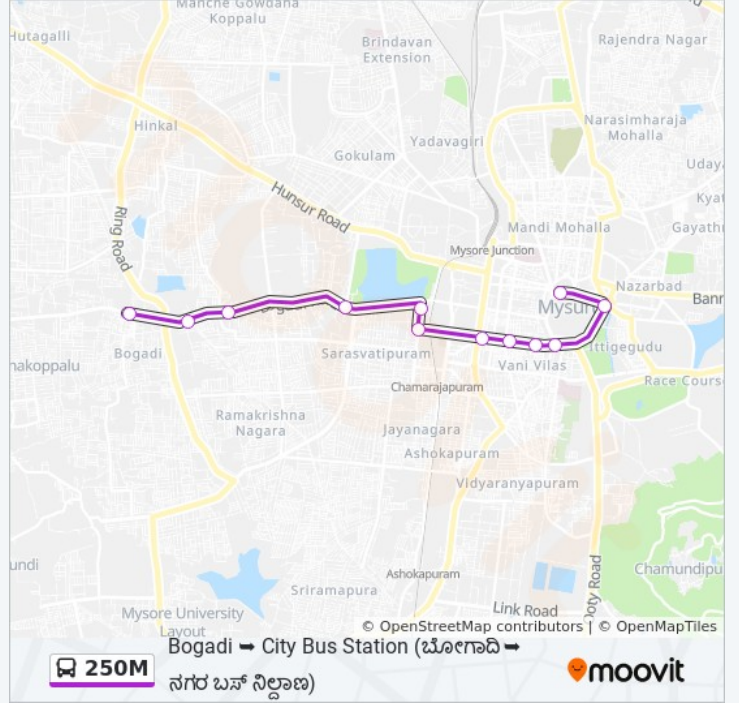

250M bus time schedules and route maps are available in an offline PDF at moovitapp.com. Use the [Moovit App](#) to see live bus times, train schedule or subway schedule, and step-by-step directions for all public transit in Mysore.

[About Moovit](#) • [MaaS Solutions](#) • [Supported Countries](#) • [Mooviter Community](#)

© 2024 Moovit - All Rights Reserved

Check Live Arrival Times