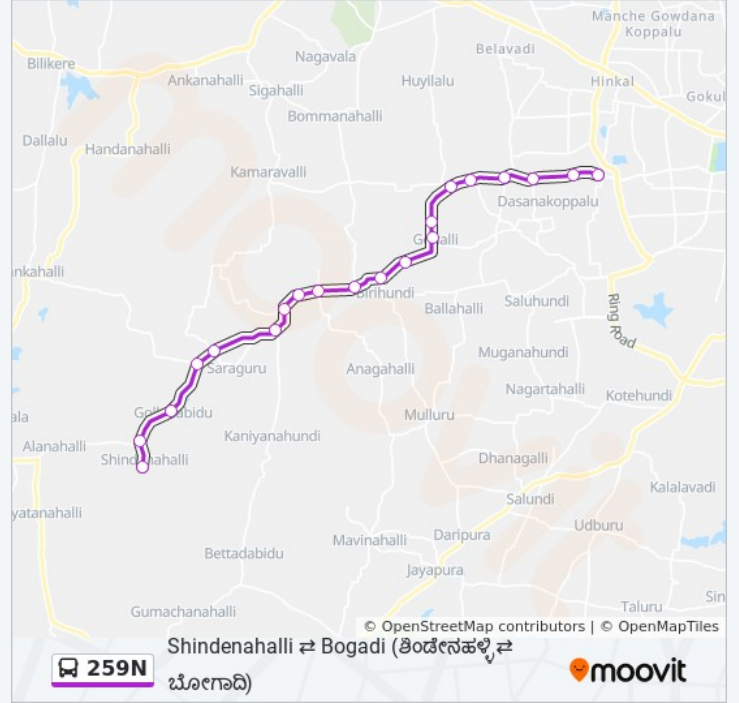

Direction: → Bogadi ()

20 stops

[VIEW LINE SCHEDULE](#)

- Shindenahalli ()
- Shindenahalli Cross ()
- Gollanabeedu ()
- Halladamanuganahalli Cross ()
- Muddaiahna Hundi Gate ()
- Kaniyanahundi Gate ()
- Navodaya School ()
- Maragowdanahalli Gate ()
- Madahalli Gate ()
- Shettyayakanahalli Gate ()
- Beerihundi Circle ()
- Kumara Beedu ()
- Gowhalli ()
- Jatti Hundi ()
- Chikkere ()
- K Hemmanahalli ()
- Maratikyathanahalli Gate ()
- Dasana Koppalu Gate ()

259N bus Time Schedule

→ Bogadi () Route Timetable:

Sunday	09:15
Monday	09:15
Tuesday	09:15
Wednesday	09:15
Thursday	09:15
Friday	09:15
Saturday	09:15

259N bus Info

Direction: → Bogadi ()

Stops: 20

Trip Duration: 43 min

Line Summary:

Deepa Nagar ()

Bogadi ()

Direction: → Shindenahalli ()

20 stops

[VIEW LINE SCHEDULE](#)

Bogadi ()

Deepa Nagar ()