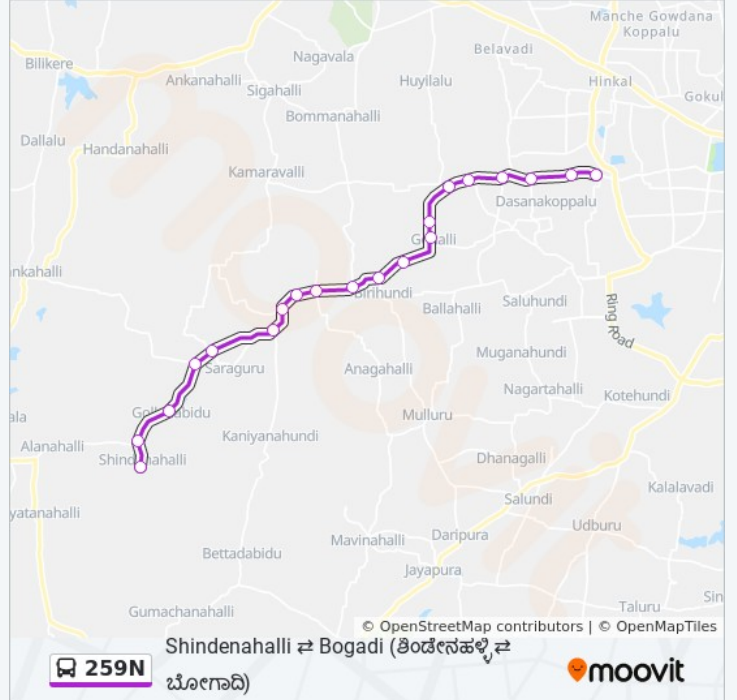

Halladamanuganahalli Cross
( )

Gollanabeedu ( )

Shindenahalli Cross ( )

Shindenahalli ( )

259N bus time schedules and route maps are available in an offline PDF at moovitapp.com. Use the [Moovit App](#) to see live bus times, train schedule or subway schedule, and step-by-step directions for all public transit in Mysore.

[About Moovit](#) · [MaaS Solutions](#) · [Supported Countries](#) · [Mooviter Community](#)

© 2024 Moovit - All Rights Reserved

Check Live Arrival Times