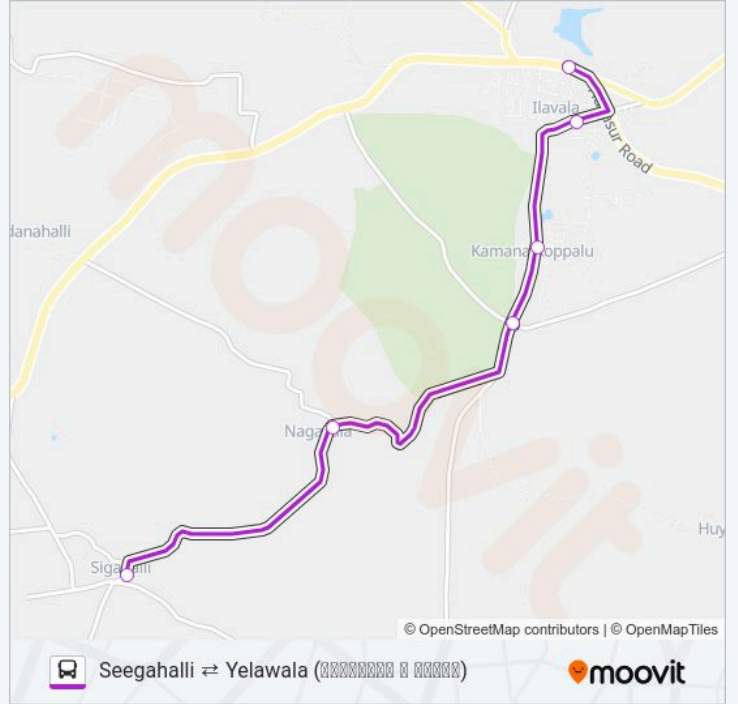

261A Line

Seegahalli ⇌ Yelawala (ಸಿಂಧುಗಿರಿ ರಸ್ತೆ ಬಳಿ)

Get The App

The 261A bus line (Seegahalli ⇌ Yelawala (ಸಿಂಧುಗಿರಿ ರಸ್ತೆ ಬಳಿ)) has 2 routes. For regular weekdays, their operation hours are:

(1) → Yelawala (00000): 19:26(2) → Seegahalli (00000000): 19:04

261A bus Info

Direction: → Yelawala (00000)

Stops: 6

Trip Duration: 12 min

Line Summary:

Direction: → Seegahalli (□□□□□□□□)

6 stops

[VIEW LINE SCHEDULE](#)

Yelawala (□□□□□)

Ambedkar Circle (XXXXXXXXXX XXXXX)

Chikkegowdana Koppalu (XXXXXXXXXX XXXXXXX)

Aloka Cross (XXXX XXXXXXX)

Nagavala (□□□□□□)

Seegahalli (□□□□□□□□)

261A bus Time Schedule

→ Seegahalli (□□□□□□□□) Route Timetable:

Monday	19:04
Tuesday	19:04
Wednesday	19:04
Thursday	19:04
Friday	19:04
Saturday	19:04
Sunday	19:04

261A bus Info

Direction: → Seegahalli (□□□□□□□□)

Stops: 6

Trip Duration: 12 min

Line Summary:

261A bus time schedules and route maps are available in an offline PDF at moovitapp.com. Use the Moovit App to see live bus times, train schedule or subway schedule, and step-by-step directions for all public transit in Mysore.