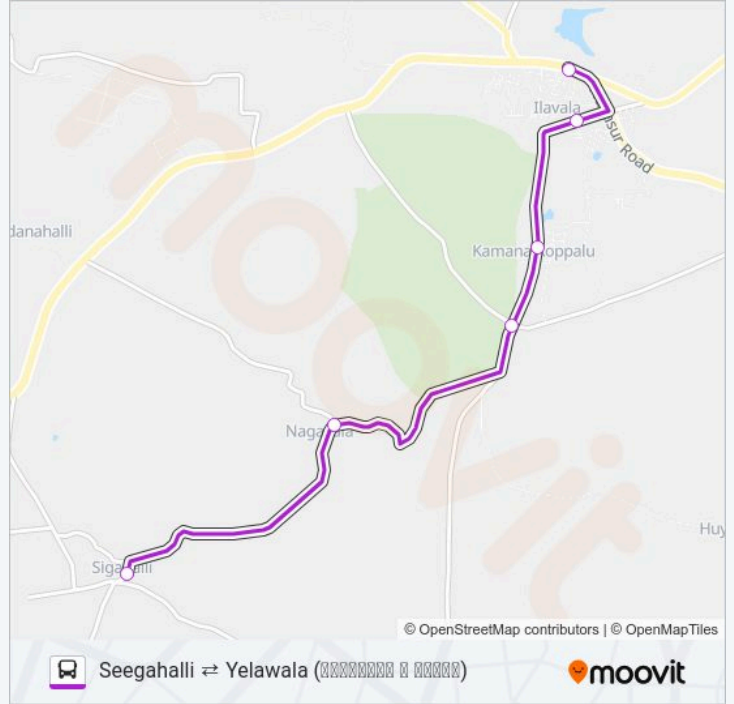

261A Line

Seegahalli ⇌ Yelawala (ಸಿಂಧುಗಿರಿ ರಸ್ತೆ ಬಳಿ)

Get The App

The 261A bus line (Seegahalli ⇌ Yelawala (ಸಿಂಧುಗಿರಿ ರಸ್ತೆ ಬಳಿ)) has 2 routes. For regular weekdays, their operation hours are:

(1) → Yelawala (00000): 19:26(2) → Seegahalli (00000000): 19:04

Use the Moovit App to find the closest 261A bus station near you and find out when is the next 261A bus arriving.

Direction: → Yelawala (00000)

6 stops

[VIEW LINE SCHEDULE](#)

Seegahalli (00000000)

Nagavala (000000)

Aloka Cross (ಸಿಂಧುಗಿರಿ ರಸ್ತೆ)

Chikkegowdana Koppalu (ಸಿಂಧುಗಿರಿ ರಸ್ತೆ ಬಳಿ)

Ambedkar Circle (ಸಿಂಧುಗಿರಿ ರಸ್ತೆ ಬಳಿ)

Yelawala (00000)

261A bus Time Schedule

→ Yelawala (00000) Route Timetable:

Monday	19:26
Tuesday	19:26
Wednesday	19:26
Thursday	19:26
Friday	19:26
Saturday	19:26
Sunday	19:26

261A bus Info

Direction: → Yelawala (00000)

Stops: 6

Trip Duration: 12 min

Line Summary:

Direction: → Seegahalli (□□□□□□□□)

6 stops

[VIEW LINE SCHEDULE](#)