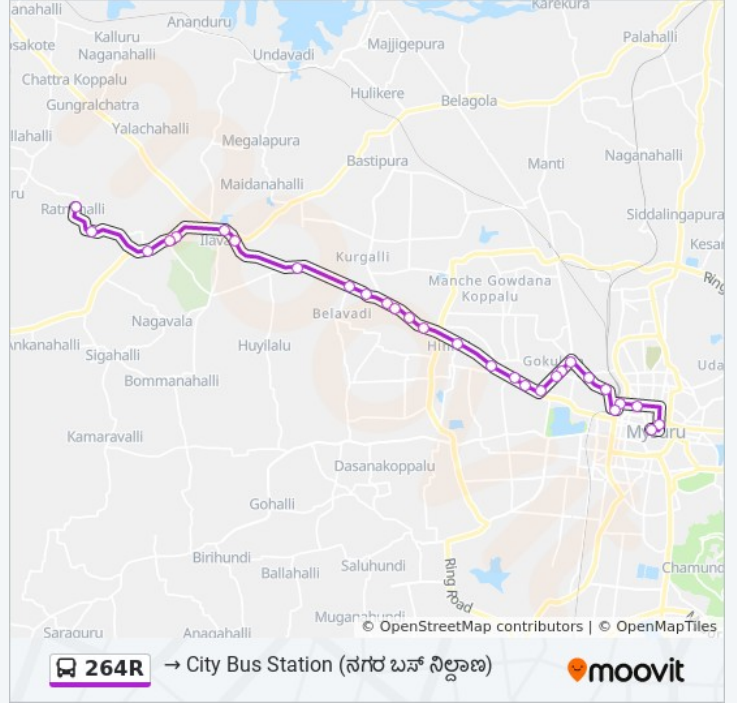

Use the Moovit App to find the closest 264R bus station near you and find out when is the next 264R bus arriving.

Direction: → City Bus Station ()

29 stops

[VIEW LINE SCHEDULE](#)

- Rattanahalli ()
- R.M.P Factory ()
- Hosakamana Koppalu
- Halekamana Koppalu ()
- R.M.P Colony ()
- Yelawala ()
- Yelawala Government Hospital ()
- Lingadevara Koppalu ()
- Belawadi ()
- Daba Stop ()
- Hootagalli Housing Board ()
- Hootagalli ()
- S.R.S Hootagalli ()
- Yashaswi Choultry ()
- Hinkal ()
- Aishwarya Petrol Bunk ()
- Premier Studio ()
- B.M Hospital ()
- St Joseph Convent ()

264R bus Time Schedule

→ City Bus Station () Route
Timetable:

Sunday	09:42
Monday	09:42
Tuesday	09:42
Wednesday	09:42
Thursday	09:42
Friday	09:42
Saturday	09:42

264R bus Info

Direction: → City Bus Station ()

Stops: 29

Trip Duration: 47 min

Line Summary:

Mathru Mandali ()

V.V Puram Post Office ()

Vonti Koppal Temple ()

Akashavani ()

Vani Vilas Water Works ()

Dasappa Circle ()

Railway Station ()

K.R Hospital ()

Dodda Gadiyara ()

City Bus Station ()

Direction: → Rattanahalli ()

30 stops

[VIEW LINE SCHEDULE](#)