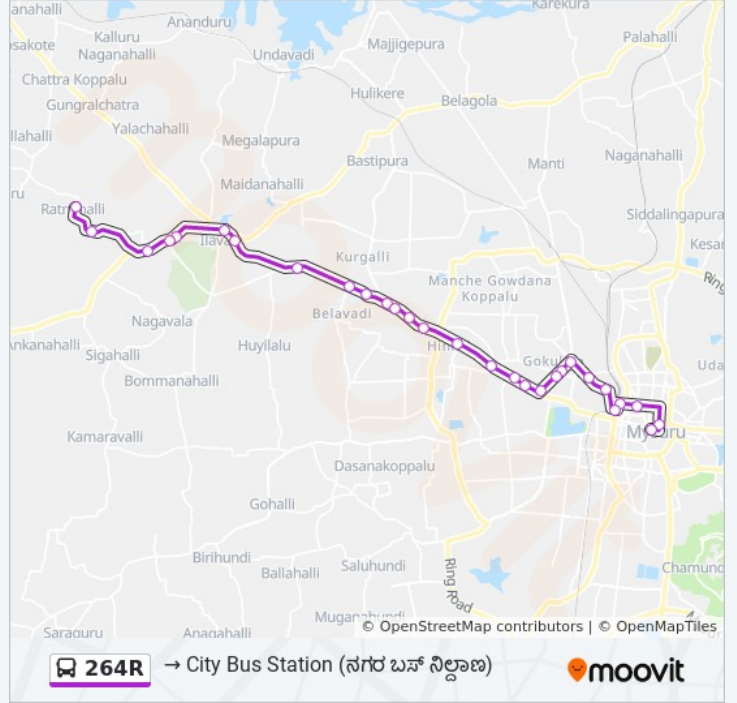

264R

→ City Bus Station ()

Get The App

The 264R bus line (→ City Bus Station ()) has 2 routes. For regular weekdays, their operation hours are:

(1) → City Bus Station (): 09:42(2) → Rattanahalli (): 16:30

Use the Moovit App to find the closest 264R bus station near you and find out when is the next 264R bus arriving.

Direction: → City Bus Station ()

29 stops

[VIEW LINE SCHEDULE](#)

- Rattanahalli ()
- R.M.P Factory ()
- Hosakamana Koppalu
- Halekamana Koppalu ()
- R.M.P Colony ()
- Yelawala ()
- Yelawala Government Hospital ()
- Lingadevara Koppalu ()
- Belawadi ()
- Daba Stop ()
- Hootagalli Housing Board ()
- Hootagalli ()
- S.R.S Hootagalli ()
- Yashaswi Choultry ()
- Hinkal ()
- Aishwarya Petrol Bunk ()
- Premier Studio ()
- B.M Hospital ()
- St Joseph Convent ()

264R bus Time Schedule

→ City Bus Station () Route
Timetable:

Sunday	09:42
Monday	09:42
Tuesday	09:42
Wednesday	09:42
Thursday	09:42
Friday	09:42
Saturday	09:42

264R bus Info

Direction: → City Bus Station ()

Sunday	16:30
Monday	16:30
Tuesday	16:30
Wednesday	16:30
Thursday	16:30
Friday	16:30
Saturday	16:30

264R bus Info

Direction: → Rattanahalli ()

Stops: 30

Trip Duration: 55 min

Line Summary:

- Aishwarya Petrol Bunk ()
- Hinkal ()
- Yashaswi Choultry ()
- S.R.S Hootagalli ()
- Hootagalli ()
- Hootagalli Housing Board ()
- Daba Stop ()
- Belawadi ()
- Lingadevara Koppalu ()
- Yelawala Government Hospital ()
- Yelawala ()
- R.M.P Colony ()
- Halekamana Koppalu ()
- Hosakamana Koppalu
- R.M.P Factory ()
- Rattanaahalli ()