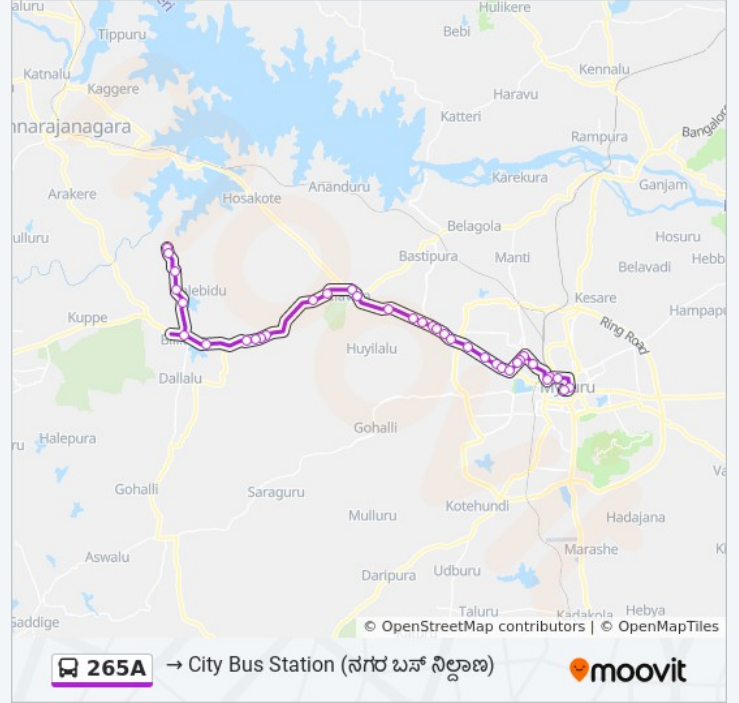

### 265A bus Time Schedule

→ City Bus Station ( ) Route  
Timetable:

Sunday	05:30
Monday	05:30
Tuesday	05:30
Wednesday	05:30
Thursday	05:30
Friday	05:30
Saturday	05:30

### 265A bus Info

**Direction:** → City Bus Station ( )

**Stops:** 36

**Trip Duration:** 53 min

**Line Summary:**

- Hootagalli ( )
- S.R.S Hootagalli ( )
- Yashaswi Choultry ( )
- Hinkal ( )
- Aishwarya Petrol Bunk ( )
- Premier Studio ( )
- B.M Hospital ( )
- St Joseph Convent ( )
- Mathru Mandali ( )
- V.V Puram Post Office ( )
- Vonti Koppal Temple ( )
- Akashavani ( )
- Dasappa Circle ( )
- Railway Station ( )
- K.R Hospital ( )
- Dodda Gadiyara ( )
- City Bus Station ( )

**Direction:** → Tenkan Koppal ( )

38 stops

[VIEW LINE SCHEDULE](#)

- C.B.S Platform 32 ( ) 32)
- Mysore Palace
- Mysore Rural Bus Stand
- K.R Hospital ( )
- Railway Station ( )
- Dasappa Circle ( )
- Vani Vilas Water Works ( )
- Akashavani ( )
- Vonti Koppal Temple ( )

### 265A bus Info

**Direction:** → Tenkan Koppal ( )

**Stops:** 38

**Trip Duration:** 55 min