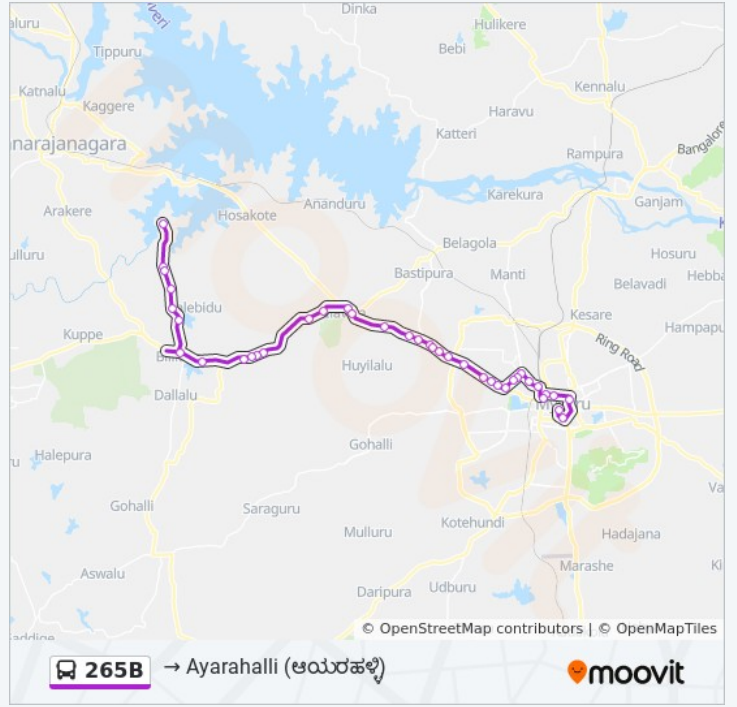

Line Summary:

Ankanahalli Aralimara

I.T.C Factory (. .)

Hosakamana Koppalu

R.M.P Colony (. .)

Yelawala ( )

Yelawala Government Hospital ( )

Lingadevara Koppalu ( )

Belawadi ( )

Daba Stop ( )

Hootagalli Housing Board ( )

Hootagalli ( )

S.R.S Hootagalli (. .)

Yashaswi Choultry ( )

Hinkal ( )

Aishwarya Petrol Bunk ( )

Premier Studio ( )

B.M Hospital (.)

St Joseph Convent ( )

Paduvarahalli Circle ( )

Kalamandira ( )

Metropole Circle ( )

Railway Station ( )

K.R Hospital (.)

Dodda Gadiyara ( )

City Bus Station ( )

265B bus time schedules and route maps are available in an offline PDF at moovitapp.com. Use the [Moovit App](#) to see live bus times, train schedule or subway schedule, and step-by-step directions for all public transit in Mysore.

[About Moovit](#) • [MaaS Solutions](#) • [Supported Countries](#) • [Mooviter Community](#)

© 2024 Moovit - All Rights Reserved

Check Live Arrival Times