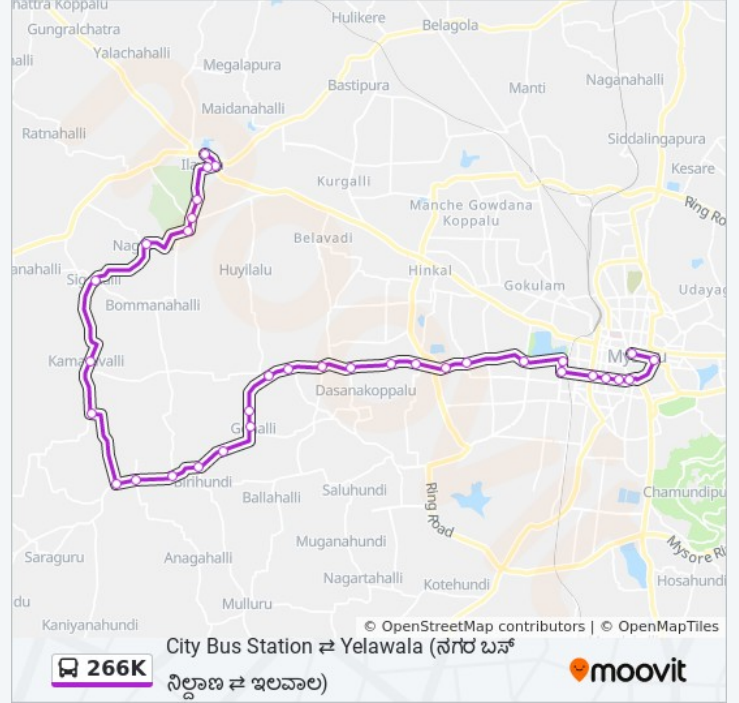

266K bus Info

Direction: → City Bus Station ()

Stops: 34

Trip Duration: 66 min

Line Summary:

K Hemmanahalli ()

Maratkiyathanahalli Gate ()

Dasana Koppalu Gate ()

Deepa Nagar ()

Bogadi ()

Amrutanandamayi Mutt ()

Harsha Bar ()

Toll Gate ()

Government Press ()

Fire Brigade ()

Ramaswamy Circle ()

Seetha Vilas Choultry ()

Laxmi Talkies ()

Sanskrit Pathashale

Hardinge Circle

City Bus Station ()

Direction: → Yelowala ()

34 stops

[VIEW LINE SCHEDULE](#)