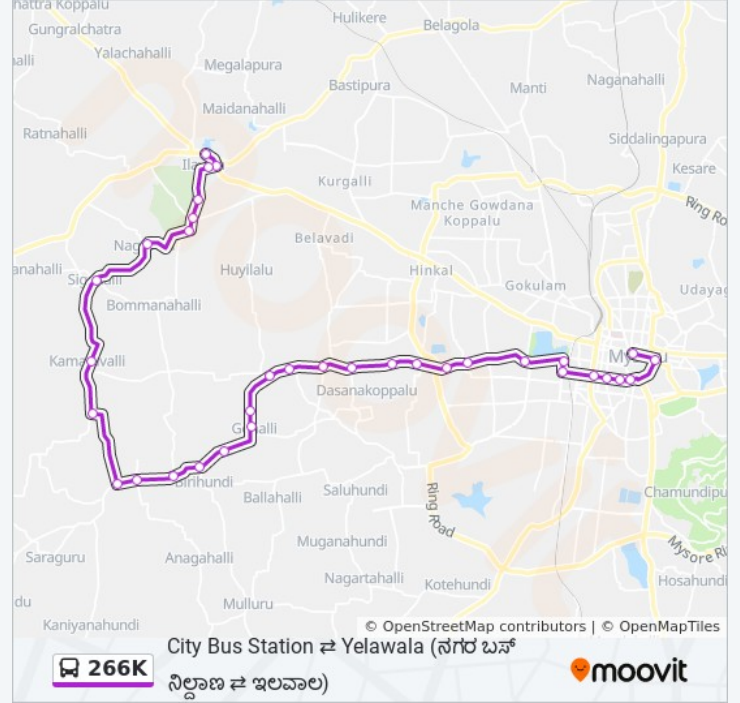

 266K

City Bus Station ⇌ Yelawala ()

Get The App

The 266K bus line (City Bus Station ⇌ Yelawala ()) has 2 routes. For regular weekdays, their operation hours are:

(1) → City Bus Station (): 09:10(2) → Yelawala (): 07:45

266K bus Info

Direction: → Yelowala ()

Stops: 34

Trip Duration: 66 min

Line Summary:

Amrutanandamayi Mutt ()

Bogadi ()

Deepa Nagar ()

Shettyayakanahalli Gate ()

Madahalli Gate ()

Maragowdanahalli Gate ()

Maragowdanahalli ()

Kamarahalli ()

Seegahalli ()

Nagavala ()

Nagavala Forest Gate ()

Aloka Cross ()

Chikkegowdana Koppalu ()

Ambedkar Circle ()

Yelowala Government Hospital ()

Yelowala ()

266K bus time schedules and route maps are available in an offline PDF at moovitapp.com. Use the [Moovit App](#) to see live bus times, train schedule or subway schedule, and step-by-step directions for all public transit in Mysore.