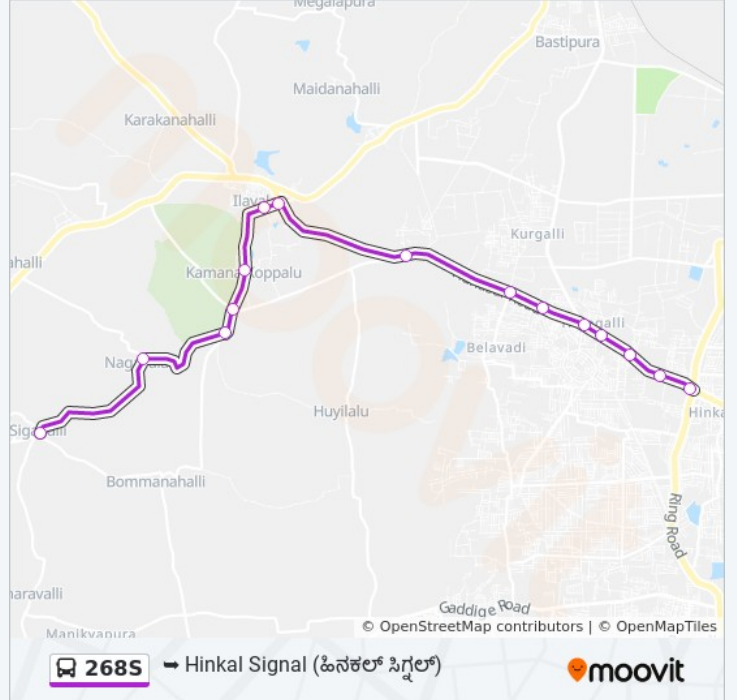

268S

Hinkal Signal ( )

Get The App

The 268S bus line Hinkal Signal ( ) has one route. For regular weekdays, their operation hours are:

(1) Hinkal Signal ( ): 08:00

Use the Moovit App to find the closest 268S bus station near you and find out when is the next 268S bus arriving.

**Direction:** Hinkal Signal ( )

15 stops

[VIEW LINE SCHEDULE](#)

- Seegahalli ( )
- Nagavala ( )
- Nagavala Forest Gate ( )
- Aloka Cross ( )
- Chikkegowdana Koppalu ( )
- Ambedkar Circle ( )
- Yelawala Government Hospital ( )
- Lingadevara Koppalu ( )
- Belawadi ( )
- Daba Stop ( )
- Hootagalli Housing Board ( )
- Hootagalli ( )
- S.R.S Hootagalli ( )
- Yashaswi Choultry ( )
- Hinkal Signal

### 268S bus Time Schedule

Hinkal Signal ( ) Route  
Timetable:

Sunday	08:00
Monday	08:00
Tuesday	08:00
Wednesday	08:00
Thursday	08:00
Friday	08:00
Saturday	08:00

### 268S bus Info

**Direction:** Hinkal Signal ( )

**Stops:** 15

**Trip Duration:** 29 min

**Line Summary:**

268S bus time schedules and route maps are available in an offline PDF at [moovitapp.com](https://moovitapp.com). Use the [Moovit App](#) to see live bus times, train schedule or subway schedule, and step-by-step directions for all public transit in Mysore.