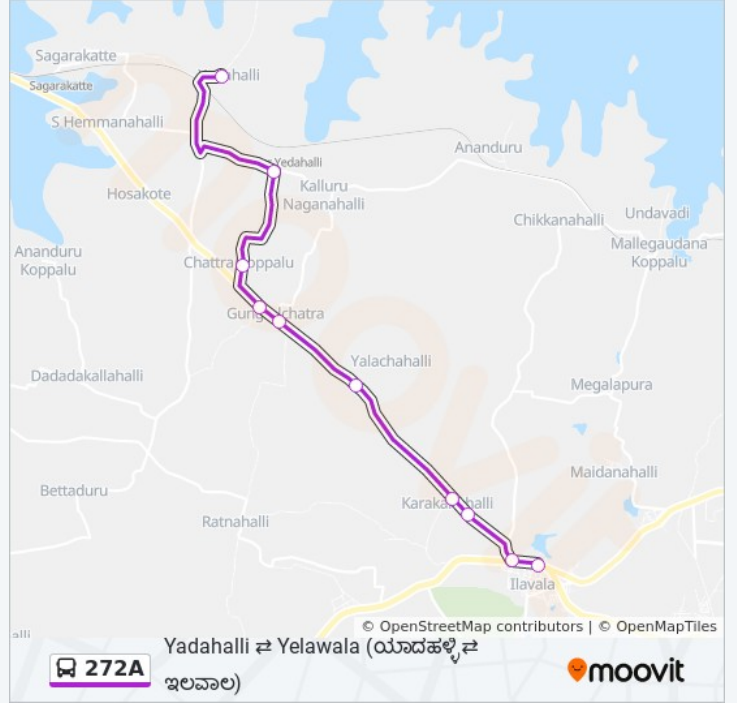

### 272A bus Info

**Direction:** → Yadahalli ( )

**Stops:** 10

**Trip Duration:** 19 min

**Line Summary:**

**Direction:** → Yelawala ( )

9 stops

[VIEW LINE SCHEDULE](#)

### 272A bus Time Schedule

→ Yelawala ( ) Route Timetable:

Sunday	08:00
Monday	08:00
Tuesday	08:00
Wednesday	08:00
Thursday	08:00
Friday	08:00
Saturday	08:00

### 272A bus Info

**Direction:** → Yelawala ( )

**Stops:** 9

**Trip Duration:** 18 min

**Line Summary:**

272A bus time schedules and route maps are available in an offline PDF at [moovitapp.com](https://moovitapp.com). Use the [Moovit App](#) to see live bus times, train schedule or subway schedule, and step-by-step directions for all public transit in Mysore.