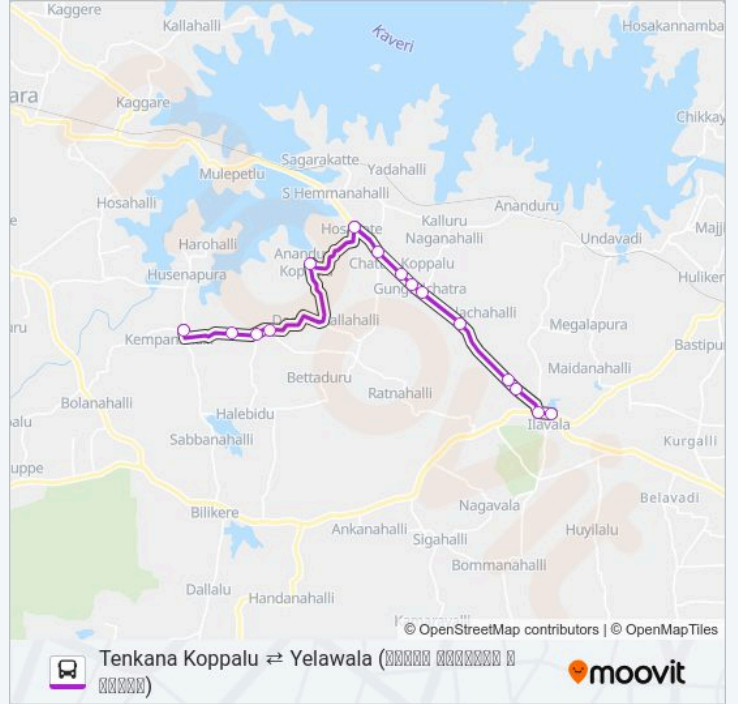

275A bus time schedules and route maps are available in an offline PDF at moovitapp.com. Use the Moovit App to see live bus times, train schedule or subway schedule, and step-by-step directions for all public transit in Mysore.

© 2025 Moovit - All Rights Reserved