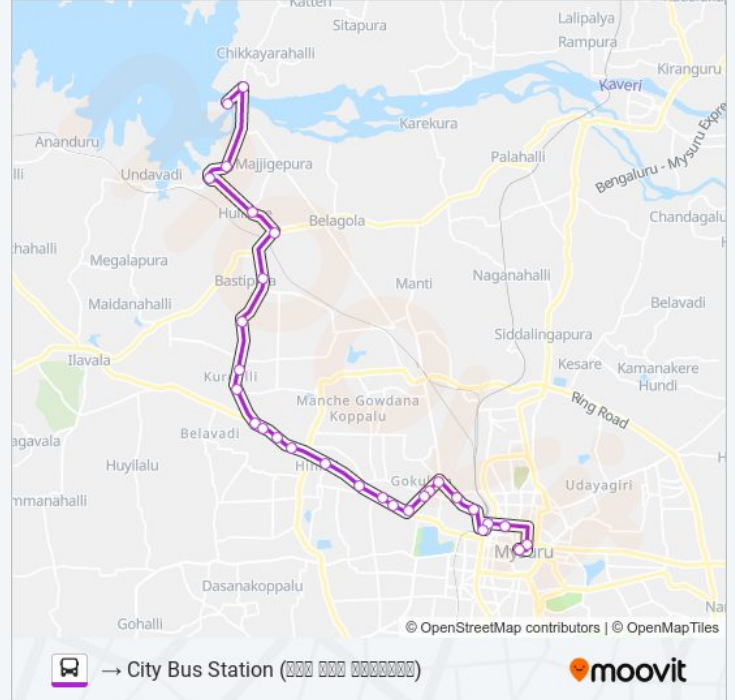

 **303A**

→ Boating Point ( )

Get The App

The 303A bus line (→ Boating Point ( )) has 2 routes. For regular weekdays, their operation hours are:  
 (1) → Boating Point ( ): 08:40 - 09:30 (2) → City Bus Station ( ): 10:10 - 11:00  
 Use the Moovit App to find the closest 303A bus station near you and find out when is the next 303A bus arriving.

**303A bus Time Schedule**

→ Boating Point ( ) Route  
 Timetable:

Sunday	08:40 - 09:30
Monday	08:40 - 09:30
Tuesday	08:40 - 09:30
Wednesday	08:40 - 09:30
Thursday	08:40 - 09:30
Friday	08:40 - 09:30
Saturday	08:40 - 09:30

**303A bus Info**

**Direction:** → Boating Point ( )

**Stops:** 30

**Trip Duration:** 54 min

**Line Summary:**

- Coorgalli ( )
- B.E.M.L Factory ( . . . )
- Bastipura Gate ( )
- M.N.P Mills ( . . )
- Hulikere ( )
- Santhemala ( )
- K.R.S Grama ( . . )
- Bridge ( )
- Boating Point ( )

### 303A bus Info

**Direction:** → City Bus Station ( )

**Stops:** 29

**Trip Duration:** 44 min

**Line Summary:**

- B.M Hospital ( . )
- St Joseph Convent ( )
- Mathru Mandali ( )
- V.V Puram Post Office ( . )
- Vonti Koppal Temple ( )
- Akashavani ( )
- Vani Vilas Water Works ( )
- Dasappa Circle ( )
- Railway Station ( )
- K.R Hospital ( . )
- Dodda Gadiyara ( )
- City Bus Station ( )