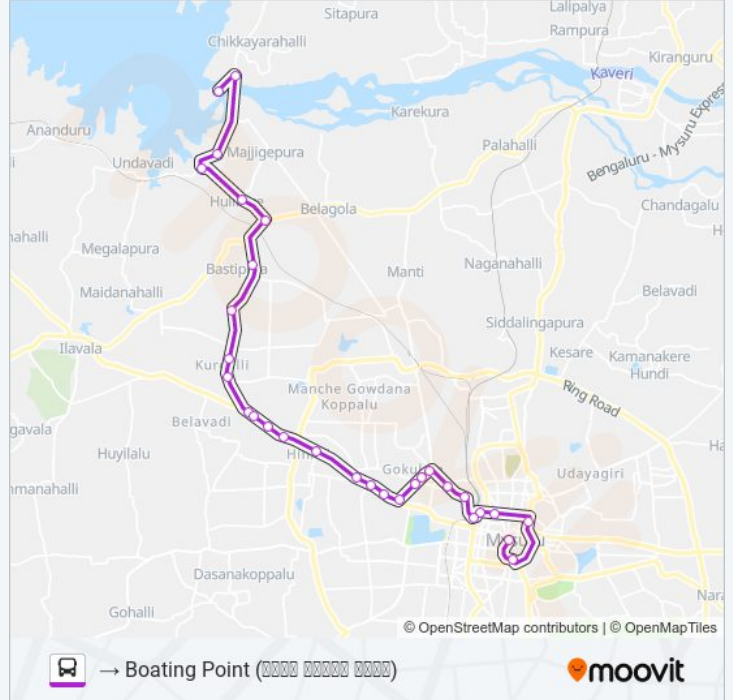

 **303A**

→ Boating Point ( )

Get The App

The 303A bus line (→ Boating Point ( )) has 2 routes. For regular weekdays, their operation hours are:  
 (1) → Boating Point ( ): 08:40 - 09:30 (2) → City Bus Station ( ): 10:10 - 11:00  
 Use the Moovit App to find the closest 303A bus station near you and find out when is the next 303A bus arriving.

**303A bus Time Schedule**

→ Boating Point ( ) Route  
 Timetable:

Sunday	08:40 - 09:30
Monday	08:40 - 09:30
Tuesday	08:40 - 09:30
Wednesday	08:40 - 09:30
Thursday	08:40 - 09:30
Friday	08:40 - 09:30
Saturday	08:40 - 09:30

**303A bus Info**

**Direction:** → Boating Point ( )

**Stops:** 30

**Trip Duration:** 54 min

**Line Summary:**

- Coorgalli ( )
- B.E.M.L Factory ( . . . )
- Bastipura Gate ( )
- M.N.P Mills ( . . )
- Hulikere ( )
- Santhemala ( )
- K.R.S Grama ( . . )
- Bridge ( )
- Boating Point ( )

**Direction:** → City Bus Station ( )

29 stops

[VIEW LINE SCHEDULE](#)

- Boating Point ( )
- Bridge ( )
- K.R.S Grama ( . . )
- Santhemala ( )
- Hulikere ( )
- M.N.P Mills ( . . )
- Bastipura Gate ( )
- B.E.M.L Factory ( . . . )
- Coorgalli ( )
- Automotive Axel ( )
- Hootagalli Housing Board ( )
- Hootagalli ( )
- S.R.S Hootagalli ( . . )
- Yashaswi Choultry ( )
- Hinkal ( )
- Aishwarya Petrol Bunk ( )
- Premier Studio ( )