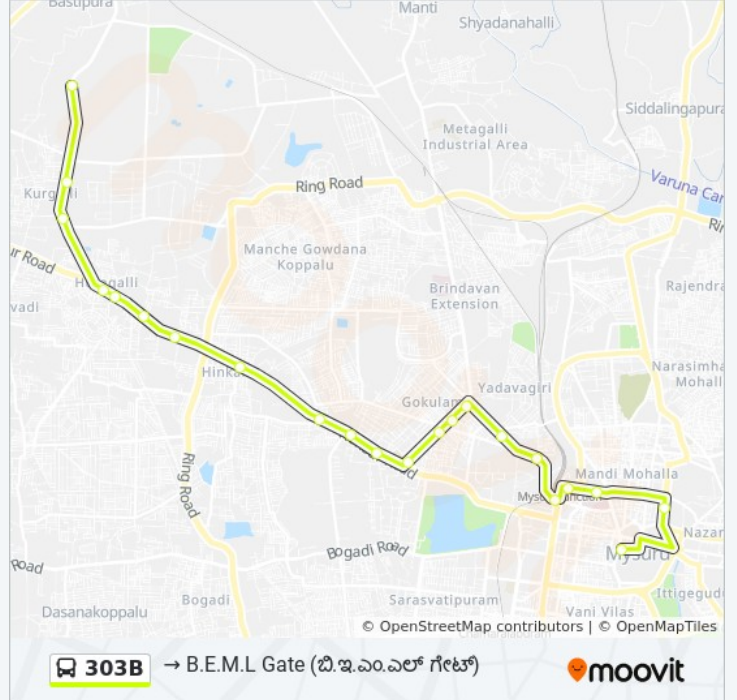

 303B

→ B.E.M.L Gate ( . . . )

Get The App

The 303B bus line (→ B.E.M.L Gate ( . . . )) has 2 routes. For regular weekdays, their operation hours are:

(1) → B.E.M.L Gate ( . . . ): 07:25(2) → City Bus Station ( . . . ): 06:40

### 303B bus Time Schedule

→ B.E.M.L Gate ( . . . ) Route

Timetable:

Sunday	07:25
Monday	07:25
Tuesday	07:25
Wednesday	07:25
Thursday	07:25
Friday	07:25
Saturday	07:25

### 303B bus Info

**Direction:** → B.E.M.L Gate ( . . . )

**Stops:** 22

**Trip Duration:** 37 min

**Line Summary:**

- Hootagalli Housing Board ( )
- Automotive Axel ( )
- Coorgalli ( )
- B.E.M.L Factory ( )

### 303B bus Info

**Direction:** → City Bus Station ( )

**Stops:** 22

**Trip Duration:** 29 min

**Line Summary:**

Akashavani ( )

Vani Vilas Water Works ( )

Dasappa Circle ( )