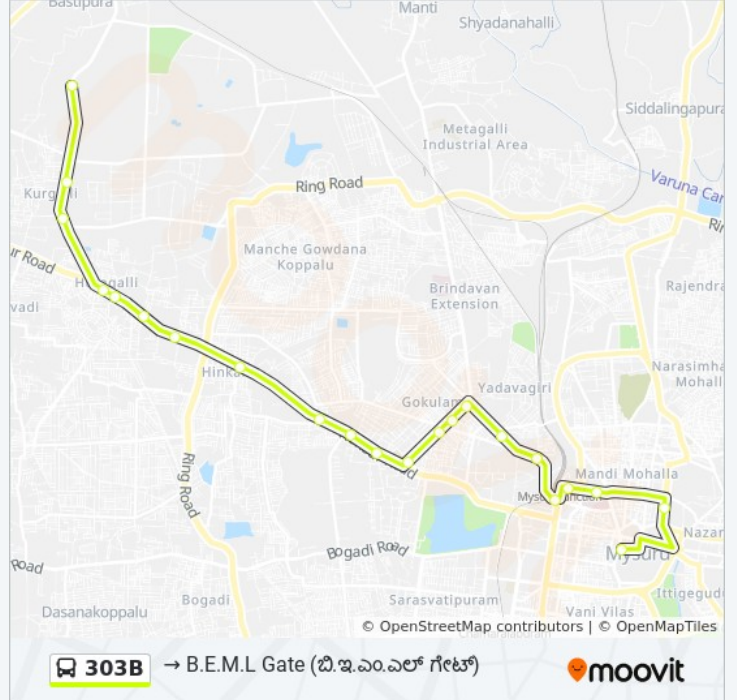

Akashavani ( )

Vani Vilas Water Works ( )

Dasappa Circle ( )

Railway Station ( )

K.R Hospital ( )

Dodda Gadiyara ( )

City Bus Station ( )

303B bus time schedules and route maps are available in an offline PDF at moovitapp.com. Use the [Moovit App](#) to see live bus times, train schedule or subway schedule, and step-by-step directions for all public transit in Mysore.

[About Moovit](#) • [MaaS Solutions](#) • [Supported Countries](#) • [Mooviter Community](#)

© 2024 Moovit - All Rights Reserved

Check Live Arrival Times