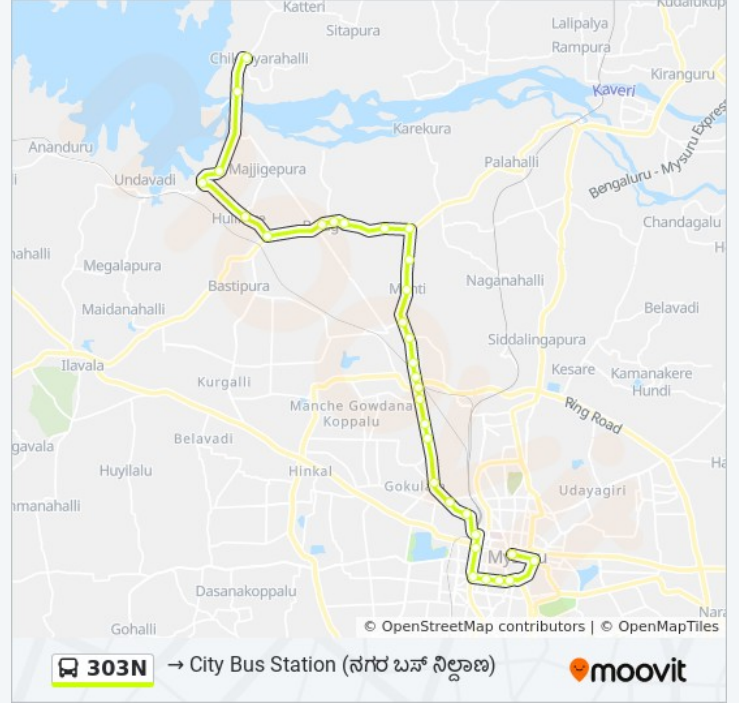

Ring Road Junction ( )

Coffee Curing Works ( )

Falcon Tyres ( )

Vikranth Tyres ( )

Sunanda ( )

Mogarahalli ( )

Temple ( )

Pump House ( )

Hosa Ananduru ( )

Belagola Last Stop (.)

Belagola 1st Stop (.)

Belagola ( )

M.N.P Mills (. .)

Hulikere ( )

Santhemala ( )

K.R.S Grama (. .)

Boating Point Cross ( )

North Bank ( )

303N bus time schedules and route maps are available in an offline PDF at moovitapp.com. Use the [Moovit App](#) to see live bus times, train schedule or subway schedule, and step-by-step directions for all public transit in Mysore.

[About Moovit](#) · [MaaS Solutions](#) · [Supported Countries](#) · [Mooviter Community](#)

© 2024 Moovit - All Rights Reserved

Check Live Arrival Times