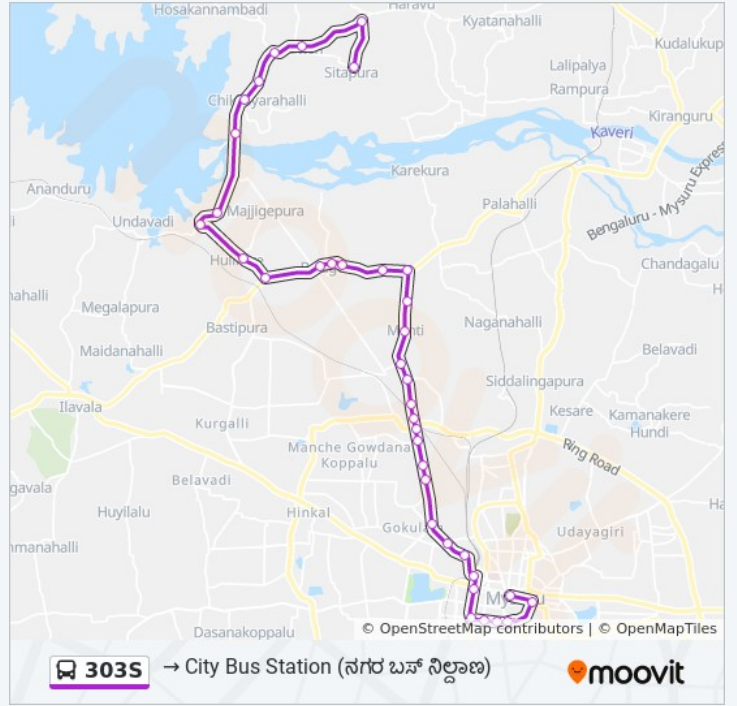

 303S

→ City Bus Station ()

Get The App

The 303S bus line (→ City Bus Station ()) has 2 routes. For regular weekdays, their operation hours are:

(1) → City Bus Station (): 07:55(2) → Sitapura (): 06:15

Use the Moovit App to find the closest 303S bus station near you and find out when is the next 303S bus arriving.

303S bus Time Schedule

→ City Bus Station () Route
Timetable:

Sunday	07:55
Monday	07:55
Tuesday	07:55
Wednesday	07:55
Thursday	07:55
Friday	07:55
Saturday	07:55

303S bus Info

Direction: → City Bus Station ()

Direction: → Sitapura ()

35 stops

[VIEW LINE SCHEDULE](#)

- C.B.S Platform 22 (. . 22)
- Laxmi Talkies ()
- Seetha Vilas Choultry ()
- Ramaswamy Circle ()
- Maharani College ()
- Dasappa Circle ()
- Vani Vilas Water Works ()
- Akashavani ()

303S bus Time Schedule

→ Sitapura () Route Timetable:

Sunday	06:15
Monday	06:15
Tuesday	06:15
Wednesday	06:15
Thursday	06:15
Friday	06:15
Saturday	06:15

303S bus Info

Direction: → Sitapura ()

Stops: 35

Trip Duration: 55 min
Line Summary: