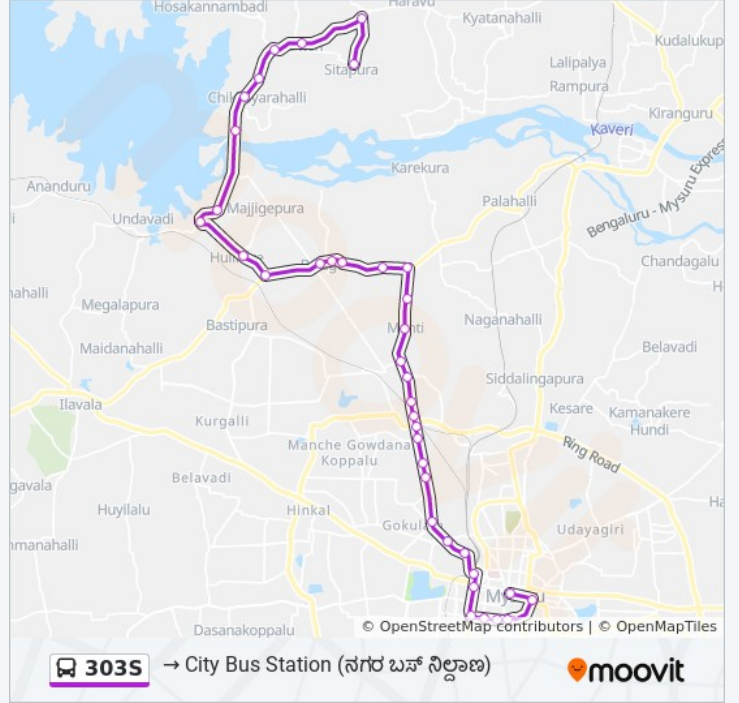

 303S

→ City Bus Station ()

Get The App

The 303S bus line (→ City Bus Station ()) has 2 routes. For regular weekdays, their operation hours are:

(1) → City Bus Station (): 07:55(2) → Sitapura (): 06:15

Use the Moovit App to find the closest 303S bus station near you and find out when is the next 303S bus arriving.

303S bus Time Schedule

→ City Bus Station () Route
Timetable:

Sunday	07:55
Monday	07:55
Tuesday	07:55
Wednesday	07:55
Thursday	07:55
Friday	07:55
Saturday	07:55

303S bus Info

Direction: → City Bus Station ()

Stops: 37

Trip Duration: 76 min

Line Summary:

- Falcon Tyres ()
- Coffee Curing Works ()
- Ring Road Junction ()
- Metagalli Police Station ()
- P.K Sanitorium ()
- E.S.I Hospital ()
- Vonti Koppal Temple ()
- Akashavani ()
- Vani Vilas Water Works ()
- Dasappa Circle ()
- Maharani College ()
- Ramaswamy Circle ()
- Seetha Vilas Choultry ()
- Laxmi Talkies ()
- Sanskrit Pathashale
- Hardinge Circle
- City Bus Station ()

Direction: → Sitapura ()

35 stops

[VIEW LINE SCHEDULE](#)

- C.B.S Platform 22 (. . 22)
- Laxmi Talkies ()
- Seetha Vilas Choultry ()
- Ramaswamy Circle ()
- Maharani College ()
- Dasappa Circle ()
- Vani Vilas Water Works ()
- Akashavani ()