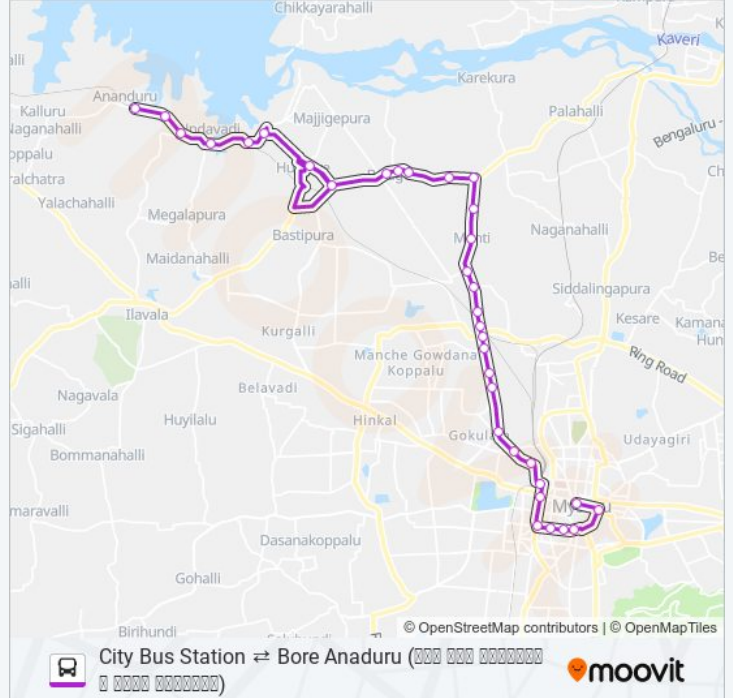

Coffee Curing Works ( )

Ring Road Junction ( )

Metagalli Police Station ( )

P.K Sanitorium (.)

E.S.I Hospital (. .)

Vonti Koppal Temple ( )

Akashavani ( )

Vani Vilas Water Works ( )

Dasappa Circle ( )

Maharani College ( )

Ramaswamy Circle ( )

Seetha Vilas Choultry ( )

Laxmi Talkies ( )

Sanskrit Pathashale

Hardinge Circle

City Bus Station ( )

306A bus time schedules and route maps are available in an offline PDF at moovitapp.com. Use the [Moovit App](#) to see live bus times, train schedule or subway schedule, and step-by-step directions for all public transit in Mysore.

[About Moovit](#) • [MaaS Solutions](#) • [Supported Countries](#) • [Mooviter Community](#)

© 2024 Moovit - All Rights Reserved

Check Live Arrival Times