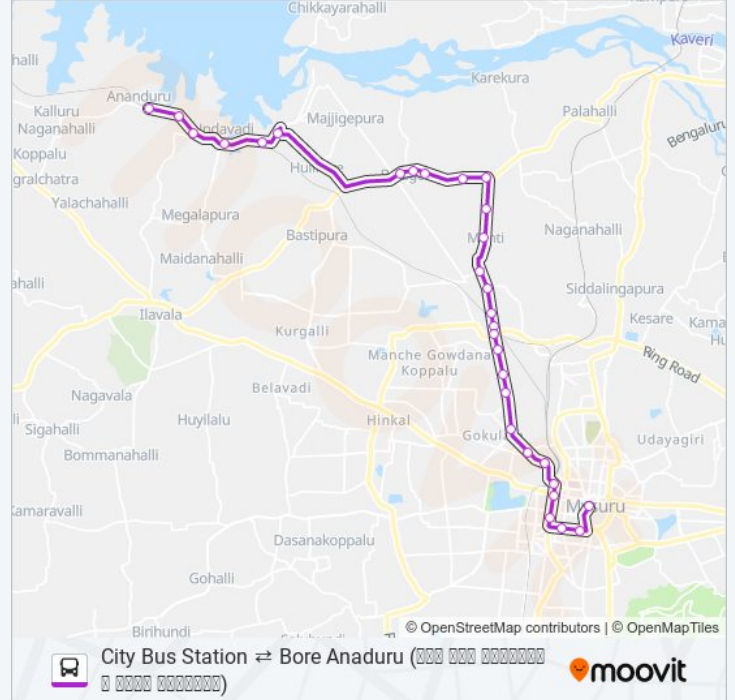

 **306A**

City Bus Station ⇌ Bore Anaduru ()

Get The App

The 306A bus line (City Bus Station ⇌ Bore Anaduru ()) has 2 routes. For regular weekdays, their operation hours are:

(1) → Bore Anaduru (): 08:00 (2) → City Bus Station (): 08:00

Use the Moovit App to find the closest 306A bus station near you and find out when is the next 306A bus arriving.

Direction: → Bore Anaduru ()

30 stops

[VIEW LINE SCHEDULE](#)

- C.B.S Platform 22 (. . 22)
- Laxmi Talkies ()
- Seetha Vilas Choultry ()
- Ramaswamy Circle ()
- Maharani College ()
- Dasappa Circle ()
- Vani Vilas Water Works ()
- Akashavani ()
- Vonti Koppal Temple ()
- E.S.I Hospital (. .)
- P.K Sanitorium (. .)
- Metagalli Police Station ()
- Ring Road Junction ()
- Coffee Curing Works ()
- Falcon Tyres ()
- Vikranth Tyres ()
- Sunanda ()
- Mogarahalli ()
- Temple ()
- Pump House ()

306A bus Time Schedule

→ Bore Anaduru () Route Timetable:

Sunday	08:00
Monday	08:00
Tuesday	08:00
Wednesday	08:00
Thursday	08:00
Friday	08:00
Saturday	08:00

306A bus Info

Direction: → Bore Anaduru ()

Stops: 30

Trip Duration: 57 min

Line Summary:

- Hosa Ananduru ()
- Belagola Last Stop (.)
- Belagola 1st Stop (.)
- Belagola ()
- Santhemala ()
- Chikanahalli Rly Stn. (.)
- Malle Gowdna Koppalu ()
- Chikanahalli Gate ()
- Chikanahalli ()
- Bore Anaduru ()