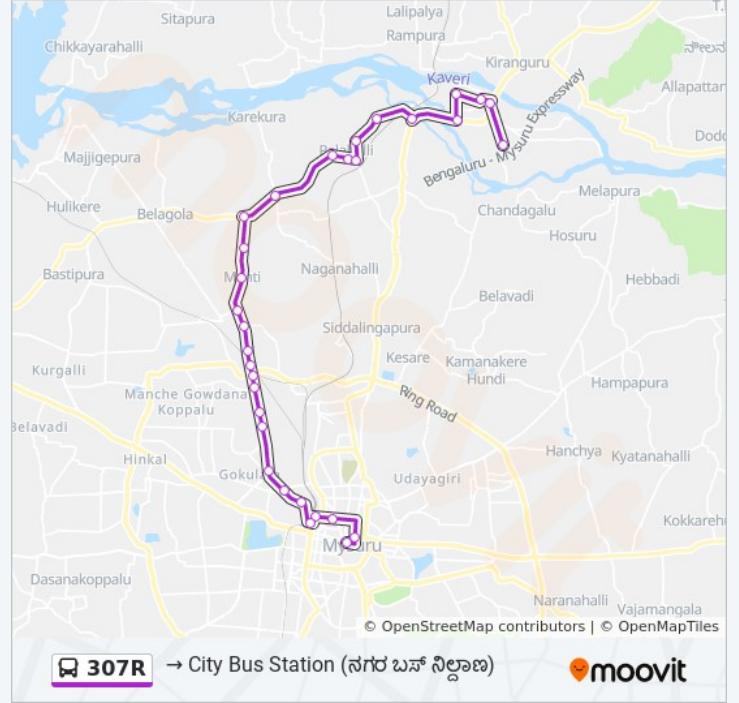

Use the Moovit App to find the closest 307R bus station near you and find out when is the next 307R bus arriving.

Direction: → City Bus Station ()

31 stops

[VIEW LINE SCHEDULE](#)

River Valley School ()

Sri Rangapatna Bus Station ()

Coffee Curing Works ()

307R bus Time Schedule

→ City Bus Station () Route
Timetable:

Sunday	08:00
Monday	08:00
Tuesday	08:00
Wednesday	08:00
Thursday	08:00
Friday	08:00
Saturday	08:00

307R bus Info

Direction: → City Bus Station ()

Stops: 31

Trip Duration: 59 min

Line Summary:

-)
- Ring Road Junction ()
- Metagalli Police Station ()
- P.K Sanitorium ()
- E.S.I Hospital ()
- Vonti Koppal Temple ()
- Akashavani ()
- Vani Vilas Water Works ()
- Dasappa Circle ()
- Railway Station ()
- K.R Hospital ()
- Dodda Gadiyara ()
- City Bus Station ()

Direction: → River Valley School ()

32 stops

[VIEW LINE SCHEDULE](#)

- C.B.S Platform 24 (. . 24)
- Laxmi Talkies ()
- Seetha Vilas Choultry ()
- Ramaswamy Circle ()
- Maharani College ()
- Dasappa Circle ()
- Vani Vilas Water Works ()
- Akashavani ()
- Vonti Koppal Temple ()
- E.S.I Hospital (. .)
- P.K Sanitorium (.)
- Metagalli Police Station ()