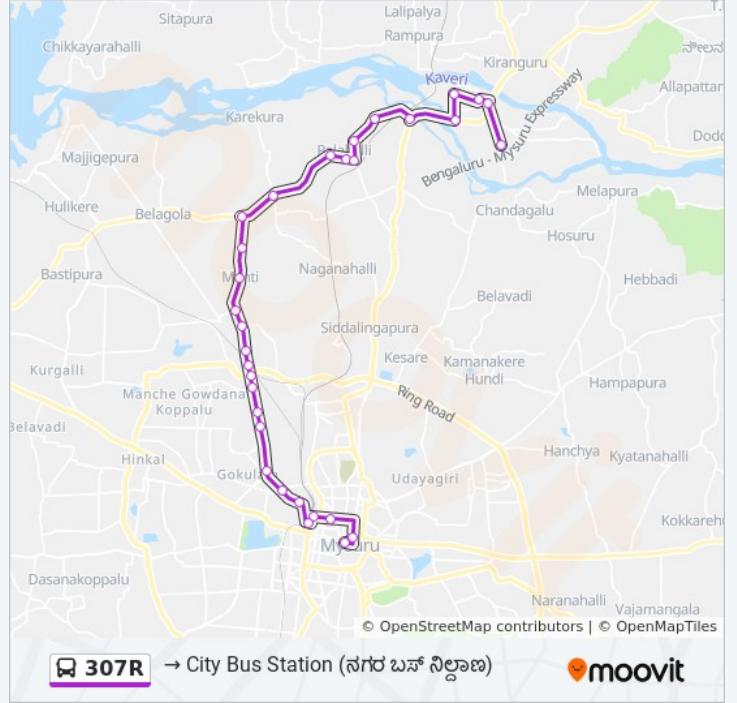

 307R

→ City Bus Station ()

Get The App

The 307R bus line (→ City Bus Station ()) has 2 routes. For regular weekdays, their operation hours are:

(1) → City Bus Station (): 08:00(2) → River Valley School (): 08:00

Use the Moovit App to find the closest 307R bus station near you and find out when is the next 307R bus arriving.

Direction: → City Bus Station ()

31 stops

[VIEW LINE SCHEDULE](#)

River Valley School ()

Sri Rangapatna Bus Station ()

Stops: 32

Trip Duration: 61 min

Line Summary:

)
Ring Road Junction ()

)
Coffee Curing Works ()

)
Falcon Tyres ()

)
Vikranth Tyres ()

)
Sunanda ()

)
Ranganathittu Bird Sanctuary ()

)
Pashchimavahini ()

)
Toll Gate ()

)
Ranganatha Temple ()

)
Masjid ()

)
Sri Rangapatna Bus Station ()

)
River Valley School ()

307R bus time schedules and route maps are available in an offline PDF at moovitapp.com. Use the [Moovit App](#) to see live bus times, train schedule or subway schedule, and step-by-step directions for all public transit in Mysore.