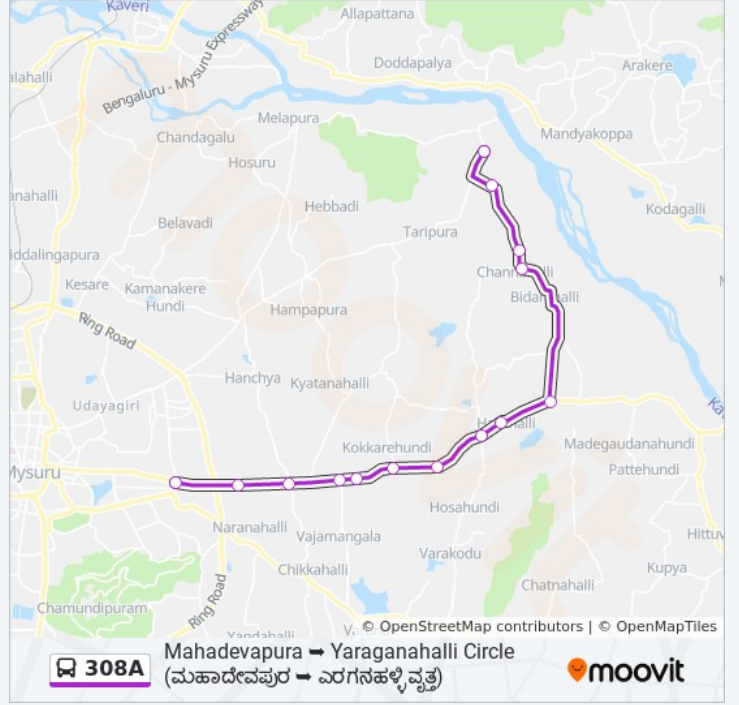

308A

Mahadevapura Yaraganahalli Circle ()

Get The App

The 308A bus line Mahadevapura Yaraganahalli Circle () has one route. For regular weekdays, their operation hours are:

(1) Yaraganahalli Circle (): 19:25

Use the Moovit App to find the closest 308A bus station near you and find out when is the next 308A bus arriving.

Direction: Yaraganahalli Circle

()

14 stops

[VIEW LINE SCHEDULE](#)

- Mahadevapura ()
- Mahadevapura Bore ()
- Channahalli Bore ()
- Channahalli ()
- Bidrahalli Hundi Gate ()
- Harohalli ()
- Mellahalli Cross ()
- Thanthigudlu ()
- Bontagalli Gate ()
- Halagaiana Hundi ()
- Vajamangala Gate ()
- Bhugathagalli Gate ()
- Vidya Vikas College ()
- Yaraganahalli Circle

308A bus Time Schedule

Yaraganahalli Circle ()
Route Timetable:

Sunday	19:25
Monday	19:25
Tuesday	19:25
Wednesday	19:25
Thursday	19:25
Friday	19:25
Saturday	19:25

308A bus Info

Direction: Yaraganahalli Circle ()

Stops: 14

Trip Duration: 33 min

Line Summary:

308A bus time schedules and route maps are available in an offline PDF at moovitapp.com. Use the [Moovit App](#) to see live bus times, train schedule or subway schedule, and step-by-step directions for all public transit in Mysore.