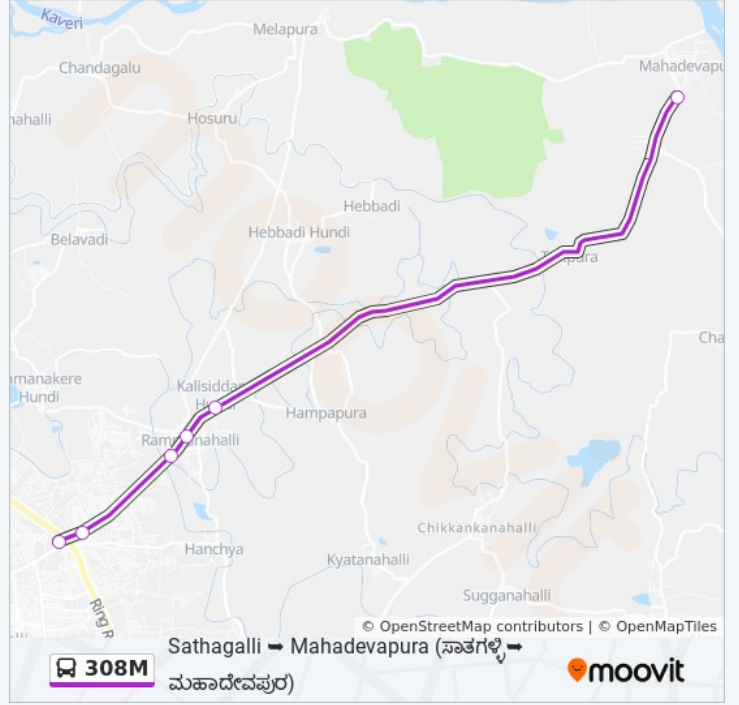

308M bus time schedules and route maps are available in an offline PDF at moovitapp.com. Use the [Moovit App](#) to see live bus times, train schedule or subway schedule, and step-by-step directions for all public transit in Mysore.

[About Moovit](#) • [MaaS Solutions](#) • [Supported Countries](#) • [Mooviter Community](#)

© 2024 Moovit - All Rights Reserved

Check Live Arrival Times