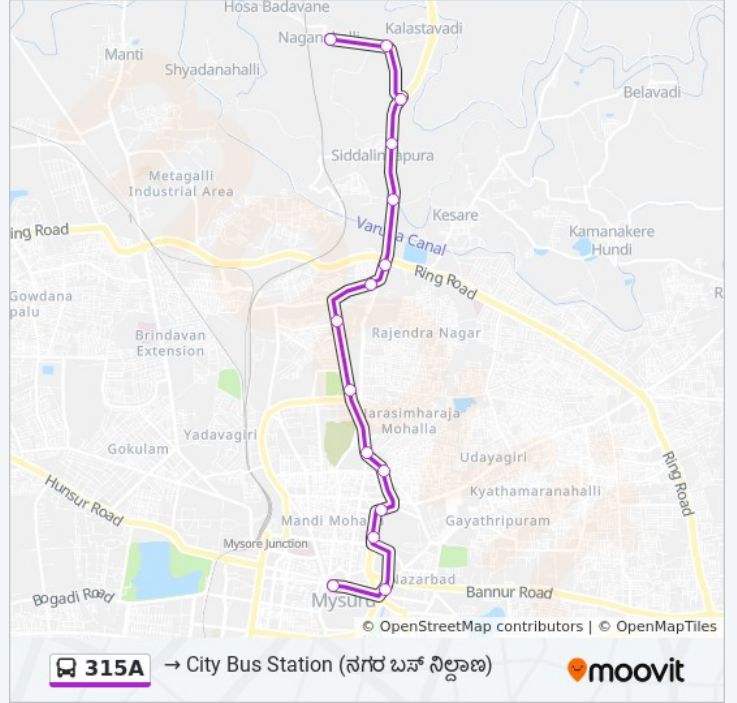

 315A

→ City Bus Station ( )

Get The App

The 315A bus line (→ City Bus Station ( )) has 2 routes. For regular weekdays, their operation hours are:

(1) → City Bus Station ( ): 13:05(2) → Naganahalli ( ): 12:30

Use the Moovit App to find the closest 315A bus station near you and find out when is the next 315A bus arriving.

**Direction:** → City Bus Station ( )

15 stops

[VIEW LINE SCHEDULE](#)

- Naganahalli ( )
- Naganahalli Farm ( )
- Naganahalli Cross ( )
- Siddalingapura ( )
- K.R Mill ( )
- Columbia Asia Hospital ( )
- Siddique Mohalla ( )
- J.S.S Medical College ( )
- L.I.C Circle ( )
- Fountain Circle ( )
- Ambedkar Circle ( )
- Five Light Circle ( )
- Mysore Rural Bus Stand
- Hardinge Circle
- City Bus Station ( )

### 315A bus Time Schedule

→ City Bus Station ( ) Route  
Timetable:

Sunday	13:05
Monday	13:05
Tuesday	13:05
Wednesday	13:05
Thursday	13:05
Friday	13:05
Saturday	13:05

### 315A bus Info

**Direction:** → City Bus Station ( )

**Stops:** 15

**Trip Duration:** 24 min

**Line Summary:**

**Direction:** → Naganahalli ( )

15 stops

[VIEW LINE SCHEDULE](#)