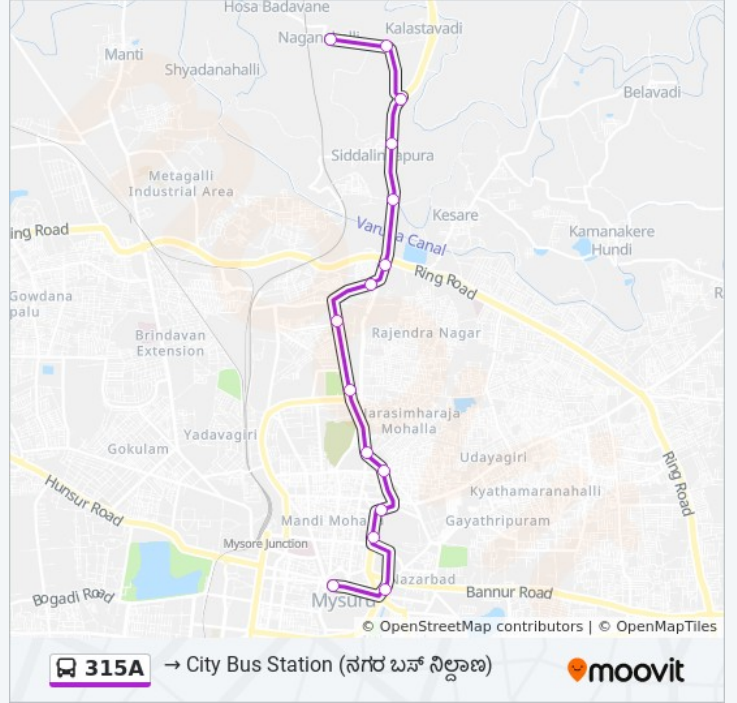

### 315A bus Info

**Direction:** → City Bus Station ( )

**Stops:** 15

**Trip Duration:** 24 min

**Line Summary:**

**Direction:** → Naganahalli ( )

15 stops

[VIEW LINE SCHEDULE](#)

- C.B.S Platform 24 ( . . . . . 24)
- Mysore Palace
- Mysore Rural Bus Stand
- Five Light Circle ( )
- Ambedkar Circle ( )
- Fountain Circle ( )
- L.I.C Circle ( . . . . . )
- J.S.S Medical College ( . . . . . )
- Siddique Mohalla ( )
- Columbia Asia Hospital ( )
- K.R Mill ( . . . . . )
- Siddalingapura ( )
- Naganahalli Cross ( )
- Naganahalli Farm ( )
- Naganahalli ( )

### 315A bus Time Schedule

→ Naganahalli ( ) Route Timetable:

Sunday	12:30
Monday	12:30
Tuesday	12:30
Wednesday	12:30
Thursday	12:30
Friday	12:30
Saturday	12:30

### 315A bus Info

**Direction:** → Naganahalli ( )

**Stops:** 15

**Trip Duration:** 24 min

**Line Summary:**

315A bus time schedules and route maps are available in an offline PDF at [moovitapp.com](https://moovitapp.com). Use the [Moovit App](#) to see live bus times, train schedule or subway schedule, and step-by-step directions for all public transit in Mysore.