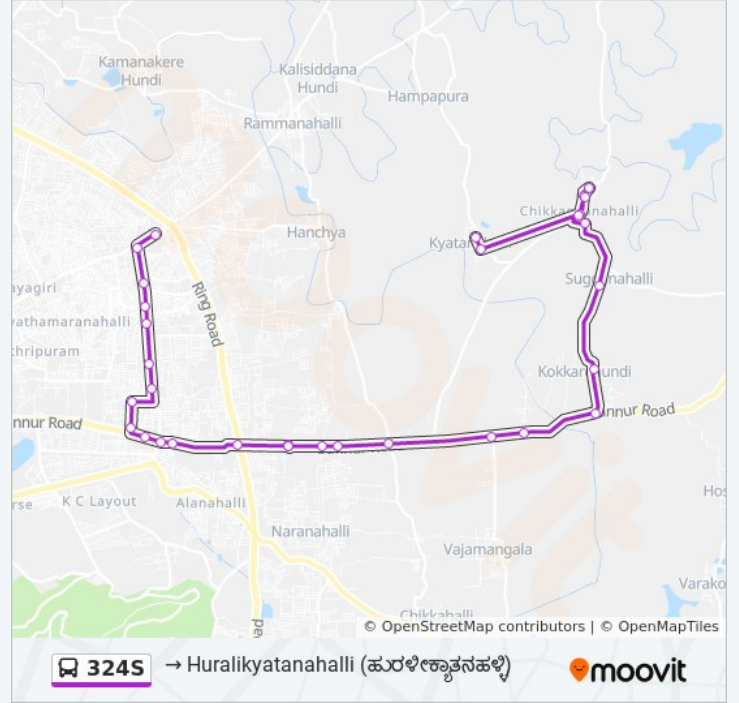

 **324S**

→ Huralikyatanahalli ()

Get The App

The 324S bus line (→ Huralikyatanahalli ()) has 2 routes. For regular weekdays, their operation hours are: (1) → Huralikyatanahalli (): 20:00(2) → Sathagalli (): 19:02
Use the Moovit App to find the closest 324S bus station near you and find out when is the next 324S bus arriving.

Direction: → Sathagalli ()

30 stops

[VIEW LINE SCHEDULE](#)

- Huralikyatanahalli ()
- Huralikyatanahalli ()
- Chikkankanahalli ()
- Chikkankanahalli ()
- Chikkankanahalli ()
- Chikkankanahalli ()
- Chikkankanahalli ()
- Chikkankanahalli ()
- Sugganahalli ()
- Kokkare Hundi ()
- Bontagalli Gate ()
- Halagaihana Hundi ()
- Vajamangala Gate ()
- Bhugathagalli Gate ()
- Vidya Jyothi School ()
- Nadanahalli Gate ()
- Vidya Vikas College ()
- Ring Road ()

Trip Duration: 42 min

Line Summary:

Cauvery Hospital

Yaraganahalli Circle

Teresian College ()

Vidya Nagar ()

Raghavendra Nagara ()

Teachers Layout ()

J.S.S Layout (. .)

Triveni Circle ()

Kuvempu Circle ()

Water Tank ()

Kalyangiri K.E.B (. .)

Sathagalli Depot ()

324S bus time schedules and route maps are available in an offline PDF at moovitapp.com. Use the [Moovit App](#) to see live bus times, train schedule or subway schedule, and step-by-step directions for all public transit in Mysore.