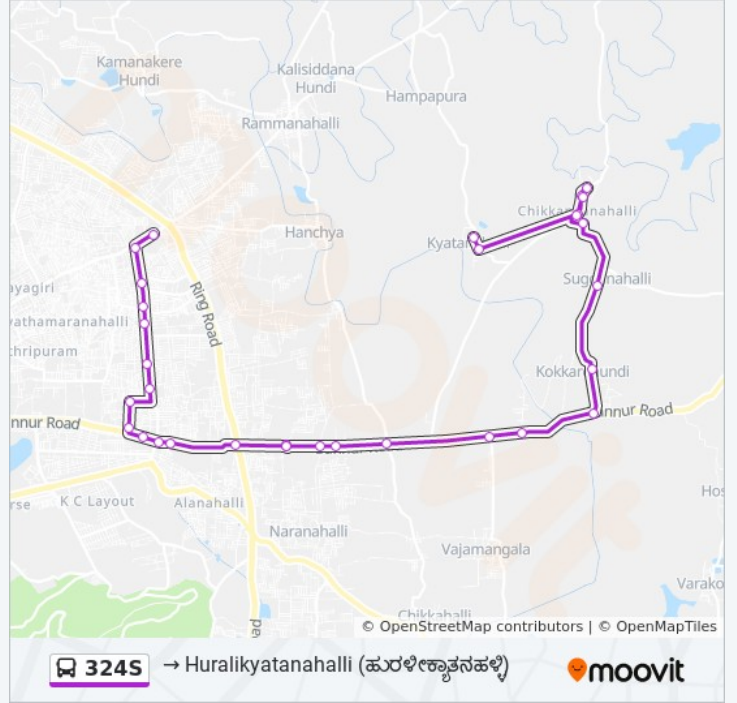

Direction: → Huralikyatanahalli ()

32 stops

[VIEW LINE SCHEDULE](#)

- Sathagalli Bus Stand ()
- Kalyangiri K.E.B (. .)
- Water Tank ()
- Kuvempu Circle ()
- Triveni Circle ()
- J.S.S Layout (. .)
- Teachers Layout ()
- Raghavendra Nagara ()
- Vidya Nagar ()
- Teresian College ()
- Yaraganahalli Circle
- Cauvery Hospital
- Ring Road ()
- Vidya Vikas College ()
- Vidya Vikas College ()
- Vidya Vikas College ()
- Nadanahalli Gate ()
- Vidya Jyothi School ()
- Bhugathagalli Gate ()
- Vajamangala Gate ()
- Halagaiana Hundi ()
- Bontagalli Gate ()

324S bus Time Schedule

→ Huralikyatanahalli () Route
Timetable:

Sunday	20:00
Monday	20:00
Tuesday	20:00
Wednesday	20:00
Thursday	20:00
Friday	20:00
Saturday	20:00

324S bus Info

Direction: → Huralikyatanahalli ()

Stops: 32

Trip Duration: 32 min

Line Summary:

- Kokkare Hundi ()
- Sugganahalli ()
- Chikkankanahalli ()
- Chikkankanahalli ()
- Chikkankanahalli ()
- Chikkankanahalli ()
- Chikkankanahalli ()
- Chikkankanahalli ()
- Huralikyatanahalli ()
- Huralikyatanahalli ()

Direction: → Sathagalli ()

30 stops

[VIEW LINE SCHEDULE](#)

- Huralikyatanahalli ()
- Huralikyatanahalli ()
- Chikkankanahalli ()
- Chikkankanahalli ()
- Chikkankanahalli ()
- Chikkankanahalli ()
- Chikkankanahalli ()
- Chikkankanahalli ()
- Sugganahalli ()
- Kokkare Hundi ()
- Bontagalli Gate ()
- Halagaihana Hundi ()
- Vajamangala Gate ()
- Bhugathagalli Gate ()
- Vidya Jyothi School ()
- Nadanahalli Gate ()
- Vidya Vikas College ()
- Ring Road ()