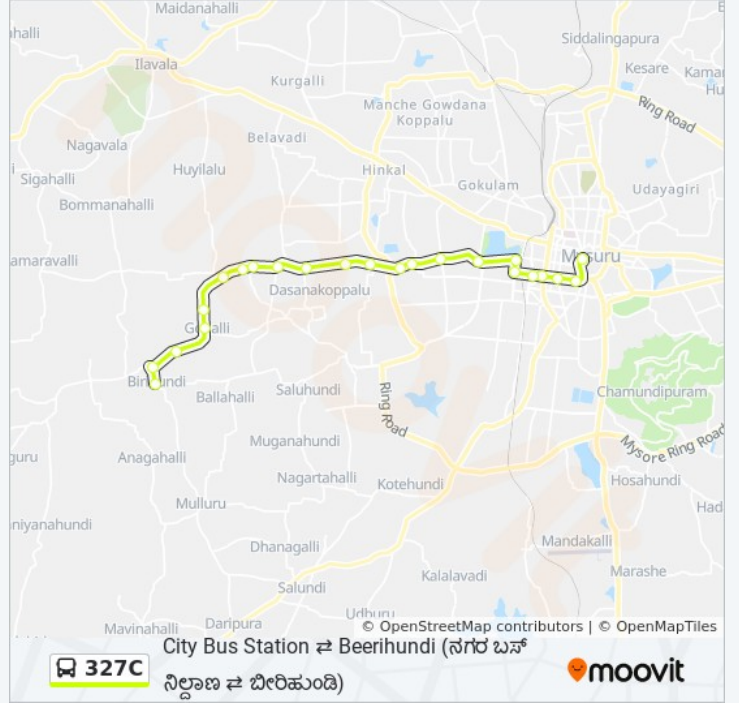

Use the Moovit App to find the closest 327C bus station near you and find out when is the next 327C bus arriving.

**Direction:** → Beerihundi ( )

23 stops

[VIEW LINE SCHEDULE](#)

- C.B.S Platform 30 ( . . . 30)
- Laxmi Talkies ( )
- Seetha Vilas Choultry ( )
- Ramaswamy Circle ( )
- Maharaja College Hostel ( )
- Fire Brigade ( )
- Government Press ( )
- Toll Gate ( )
- Speech And Hearing Institute
- Harsha Bar
- Amrutanandamayi Mutt ( )
- Bogadi ( )
- Deepa Nagar ( )
- Dasana Koppalu Gate ( )
- Maratikyathanahalli Gate ( )
- Ganagara Hundi ( )
- K Hemmanahalli ( )
- Chikkere ( )
- Jatti Hundi ( )

**327C bus Info**

**Direction:** → Beerihundi ( )

**Stops:** 23

**Trip Duration:** 34 min

**Line Summary:**

Gowhalli ( )  
Kumara Beedu ( )  
Beerihundi Circle ( )  
Beerihundi ( )

**Direction:** → City Bus Station ( )

24 stops

[VIEW LINE SCHEDULE](#)

Beerihundi ( )  
Beerihundi Circle ( )  
Kumara Beedu ( )  
Gowhalli ( )  
Jatti Hundi ( )  
Chikkere ( )  
K Hemmanahalli ( )  
Ganagara Hundi ( )  
Maratikyathanahalli Gate ( )  
Dasana Koppalu Gate ( )  
Deepa Nagar ( )  
Bogadi ( )  
Toll Gate ( )  
Harsha Bar ( )  
Speech And Hearing Institute  
Gangothri Guest House ( )

### 327C bus Info

**Direction:** → City Bus Station ( )

**Stops:** 24

**Trip Duration:** 38 min

**Line Summary:**

Government Press ( )

Fire Brigade ( )

Ramaswamy Circle ( )