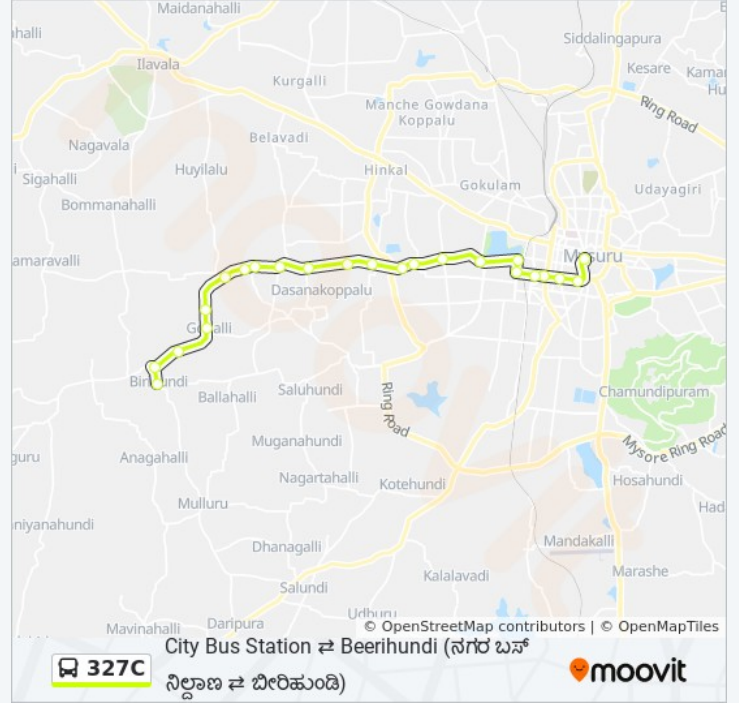

 327C

City Bus Station ⇌ Beerihundi ( )

Get The App

The 327C bus line (City Bus Station ⇌ Beerihundi ( )) has 2 routes. For regular weekdays, their operation hours are:

(1) → Beerihundi ( ): 11:14 - 15:00(2) → City Bus Station ( ): 12:02 - 15:50

**327C bus Info**

**Direction:** → Beerihundi ( )

**Stops:** 23

**Trip Duration:** 34 min

**Line Summary:**

Gowhalli ( )  
Kumara Beedu ( )  
Beerihundi Circle ( )  
Beerihundi ( )

**Direction:** → City Bus Station ( )

### 327C bus Info

**Direction:** → City Bus Station ( )

**Stops:** 24

**Trip Duration:** 38 min

**Line Summary:**

Government Press ( )

Fire Brigade ( )

Ramaswamy Circle ( )

Seetha Vilas Choultry ( )

Laxmi Talkies ( )

Sanskrit Pathashale

Hardinge Circle

City Bus Station ( )

327C bus time schedules and route maps are available in an offline PDF at moovitapp.com. Use the [Moovit App](#) to see live bus times, train schedule or subway schedule, and step-by-step directions for all public transit in Mysore.