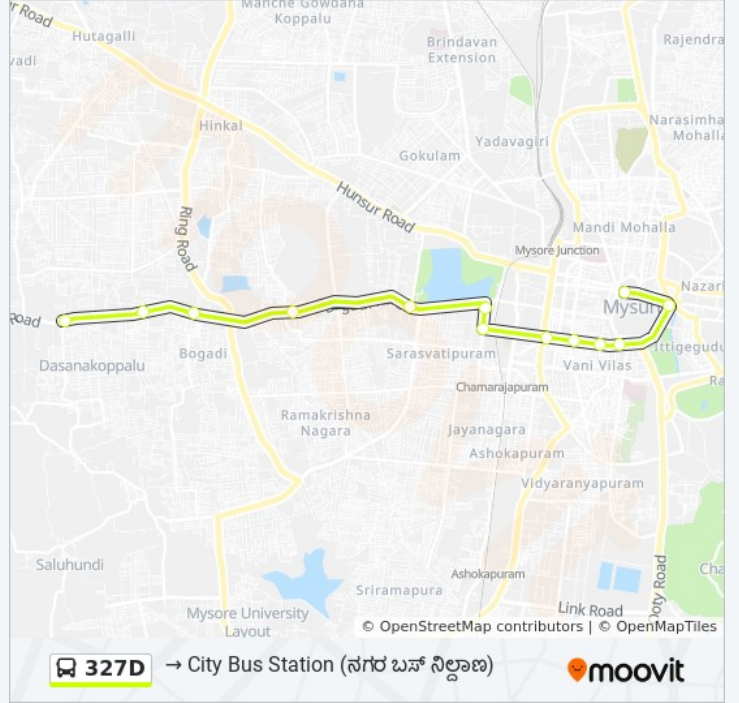

327D

→ City Bus Station ()

Get The App

The 327D bus line (→ City Bus Station ()) has 2 routes. For regular weekdays, their operation hours are:

(1) → City Bus Station (): 14:20 - 19:00(2) → Dasana Koppalu (): 13:40 - 18:15

Use the Moovit App to find the closest 327D bus station near you and find out when is the next 327D bus arriving.

Direction: → City Bus Station ()

13 stops

[VIEW LINE SCHEDULE](#)

Dasana Koppalu Gate ()
Deepa Nagar ()
Bogadi ()
Harsha Bar ()
Toll Gate ()
Government Press ()
Fire Brigade ()
Ramaswamy Circle ()
Seetha Vilas Choultry ()
Laxmi Talkies ()
Sanskrit Pathashale
Hardinge Circle
City Bus Station ()

327D bus Time Schedule

→ City Bus Station () Route
Timetable:

Sunday	14:20 - 19:00
Monday	14:20 - 19:00
Tuesday	14:20 - 19:00
Wednesday	14:20 - 19:00
Thursday	14:20 - 19:00
Friday	14:20 - 19:00
Saturday	14:20 - 19:00

327D bus Info

Direction: → City Bus Station ()

Stops: 13

Trip Duration: 21 min

Line Summary:

Direction: → Dasana Koppalu ()

19 stops

[VIEW LINE SCHEDULE](#)