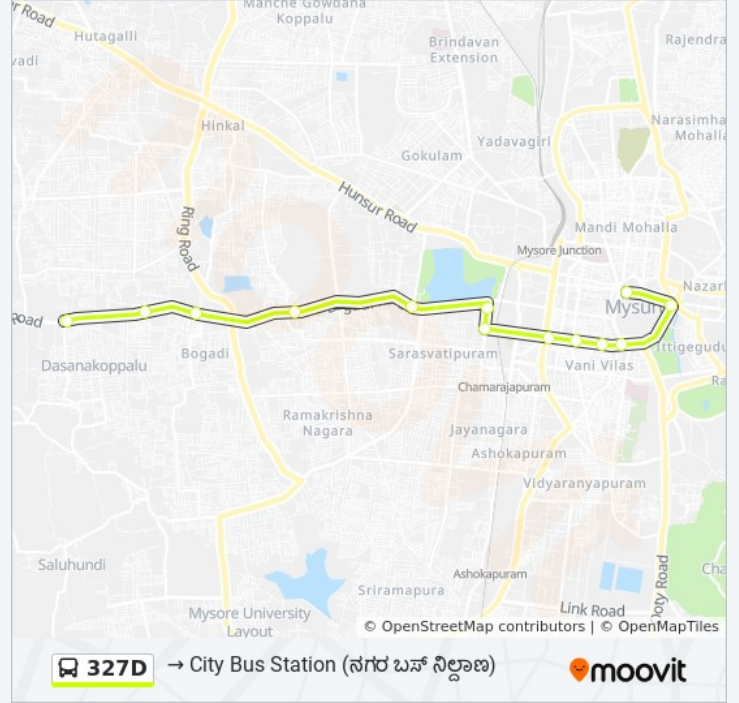

327D

→ City Bus Station ()

Get The App

The 327D bus line (→ City Bus Station ()) has 2 routes. For regular weekdays, their operation hours are:

(1) → City Bus Station (): 14:20 - 19:00(2) → Dasana Koppalu (): 13:40 - 18:15

327D bus Info

Direction: → City Bus Station ()

Stops: 13

Trip Duration: 21 min

Line Summary:

Direction: → Dasana Koppalu ()

19 stops

[VIEW LINE SCHEDULE](#)

327D bus Time Schedule

→ Dasana Koppalu () Route

Timetable:

Sunday	13:40 - 18:15
Monday	13:40 - 18:15
Tuesday	13:40 - 18:15
Wednesday	13:40 - 18:15
Thursday	13:40 - 18:15
Friday	13:40 - 18:15
Saturday	13:40 - 18:15

327D bus Info

Direction: → Dasana Koppalu ()

Stops: 19

Trip Duration: 24 min

Line Summary:

Roopa Nagar ()

Samudaya Bhavana ()

Dasana Koppalu ()