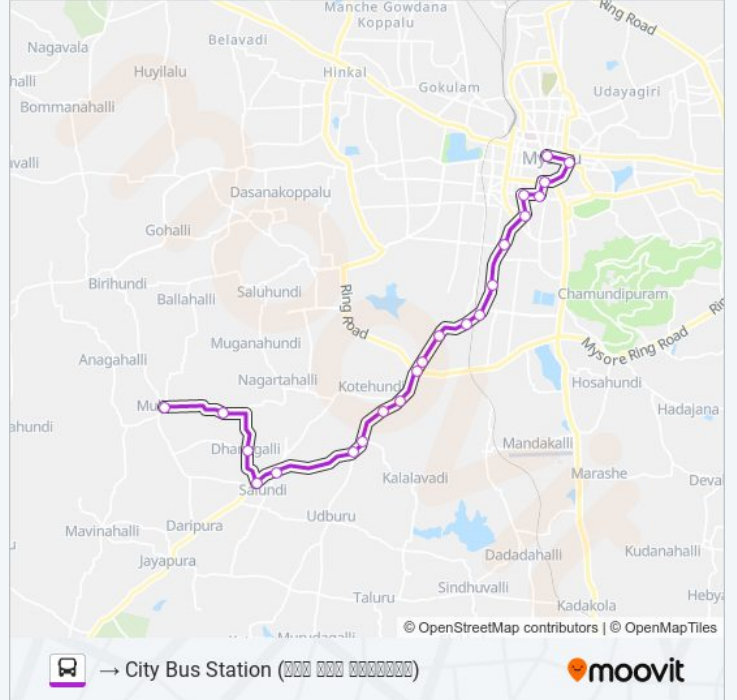

 **327M**

→ City Bus Station ()

Get The App

The 327M bus line (→ City Bus Station ()) has 2 routes. For regular weekdays, their operation hours are: (1) → City Bus Station (): 07:30 - 20:12(2) → Mulluru (): 06:35 - 19:15
Use the Moovit App to find the closest 327M bus station near you and find out when is the next 327M bus arriving.

Direction: → City Bus Station ()

22 stops

[VIEW LINE SCHEDULE](#)

- Mulluru ()
- Devagalli ()
- Dhanagalli ()
- Salhundi ()
- Kenjalagudu Gate ()
- Udbur Gate ()
- Kalalawadi Gate ()
- Rayanakere ()
- Kote Hundi Gate ()
- Parasaiahna Hundi ()
- Sri Rampura ()
- Shivapura ()
- Toll Gate ()
- Nachanahalli Palya ()
- Railway Work Shop ()
- Silk Factory ()
- Nanju Malige ()
- Siddappa Square ()
- Vani Vilas Market ()
- Sanskrit Pathashale
- Hardinge Circle
- City Bus Station ()

327M bus Time Schedule

→ City Bus Station () Route

Timetable:

Sunday	07:30 - 20:12
Monday	07:30 - 20:12
Tuesday	07:30 - 20:12
Wednesday	07:30 - 20:12
Thursday	07:30 - 20:12
Friday	07:30 - 20:12
Saturday	07:30 - 20:12

327M bus Info

Direction: → City Bus Station ()

Stops: 22

Trip Duration: 38 min

Line Summary:

Direction: → Mulluru ()

20 stops

[VIEW LINE SCHEDULE](#)