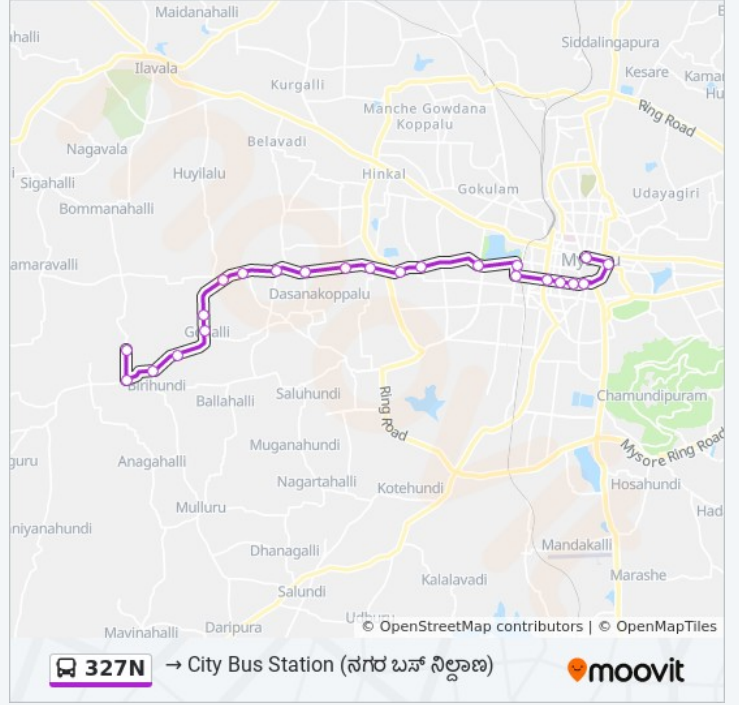

Route Timetable:

Sunday	09:25 - 19:38
Monday	09:25 - 19:38
Tuesday	09:25 - 19:38
Wednesday	09:25 - 19:38
Thursday	09:25 - 19:38
Friday	09:25 - 19:38
Saturday	09:25 - 19:38

327N bus Info

Direction: → Shettyayakanahalli

()

Stops: 23

Trip Duration: 39 min

Line Summary:

- Chikkere ()
- Jatti Hundi ()
- Gowhalli ()
- Kumara Beedu ()
- Beerihundi Circle ()
- Shettyayakanahalli Gate ()
- Shettyayakanahalli ()

327N bus time schedules and route maps are available in an offline PDF at moovitapp.com. Use the [Moovit App](#) to see live bus times, train schedule or subway schedule, and step-by-step directions for all public transit in Mysore.