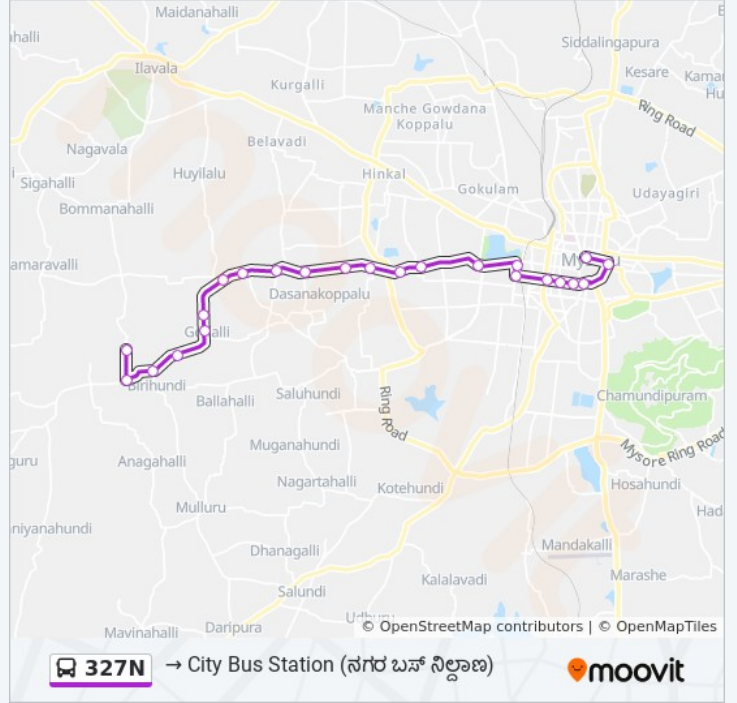

327N bus Info

Direction: → City Bus Station ()

Stops: 23

Trip Duration: 39 min

Line Summary:

Seetha Vilas Choultry ()

Laxmi Talkies ()

Sanskrit Pathashale

Hardinge Circle

City Bus Station ()

Direction: → Shettyayakanahalli

()

23 stops

[VIEW LINE SCHEDULE](#)

C.B.S Platform 30 (. . 30)

Laxmi Talkies ()