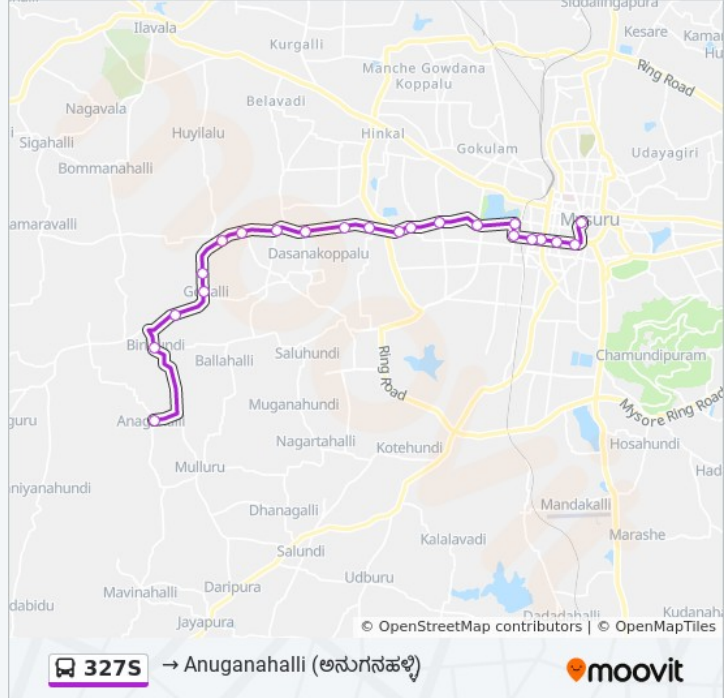

Direction: → Anuganahalli ()

22 stops

[VIEW LINE SCHEDULE](#)

- C.B.S Platform 30 (. . 30)
- Laxmi Talkies ()
- Seetha Vilas Choultry ()
- Ramaswamy Circle ()
- Maharaja College Hostel ()
- Fire Brigade ()
- Government Press ()
- Toll Gate ()
- Speech And Hearing Institute
- Harsha Bar
- Amrutanandamayi Mutt ()
- Bogadi ()
- Deepa Nagar ()
- Dasana Koppalu Gate ()
- Maratikyathanahalli Gate ()
- K Hemmanahalli ()
- Chikkere ()
- Jatti Hundi ()
- Gowhalli ()

327S bus Time Schedule

→ Anuganahalli () Route Timetable:

Sunday	08:25
Monday	08:25
Tuesday	08:25
Wednesday	08:25
Thursday	08:25
Friday	08:25
Saturday	08:25

327S bus Info

Direction: → Anuganahalli ()

Stops: 22

Trip Duration: 41 min

Line Summary:

Kumara Beedu ()

Beerihundi ()

Anuganahalli ()

Direction: → City Bus Station ()

21 stops

[VIEW LINE SCHEDULE](#)