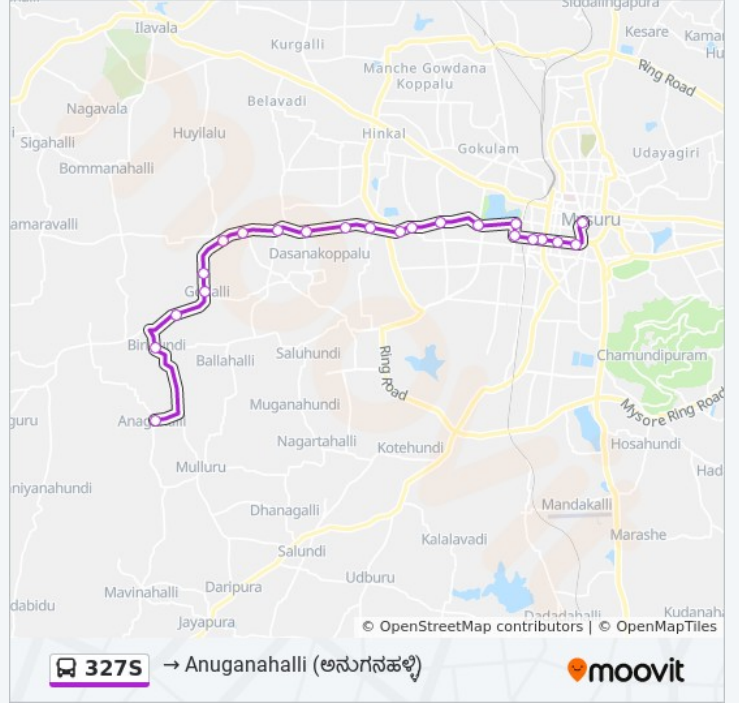

Trip Duration: 41 min

Line Summary:

Kumara Beedu ()

Beerihundi ()

Anuganahalli ()

Direction: → City Bus Station ()

21 stops

[VIEW LINE SCHEDULE](#)

327S bus Info

Direction: → City Bus Station ()

Stops: 21

Trip Duration: 42 min

Line Summary:

)
Laxmi Talkies ()
Sanskrit Pathashale
Hardinge Circle
City Bus Station ()

327S bus time schedules and route maps are available in an offline PDF at moovitapp.com. Use the [Moovit App](#) to see live bus times, train schedule or subway schedule, and step-by-step directions for all public transit in Mysore.