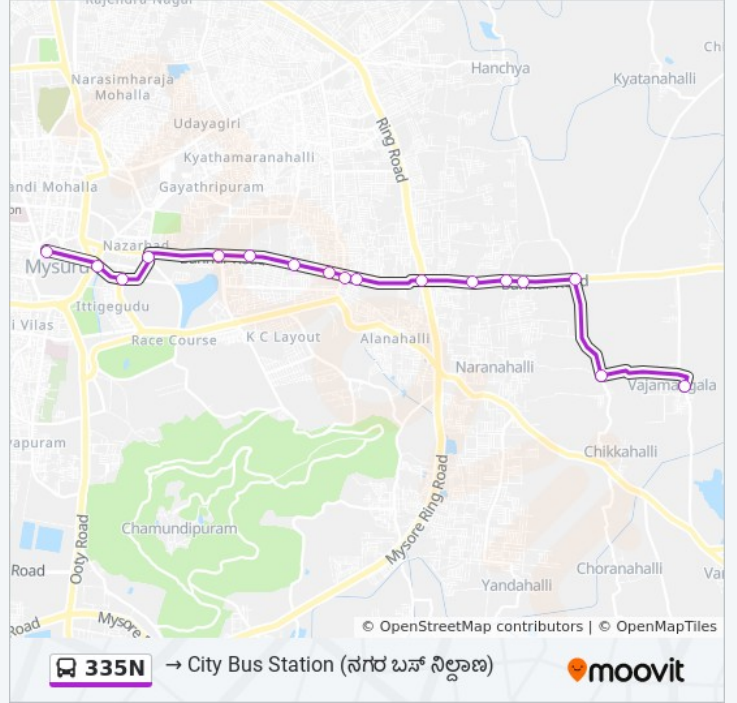

Use the Moovit App to find the closest 335N bus station near you and find out when is the next 335N bus arriving.

Direction: → City Bus Station ()

17 stops

[VIEW LINE SCHEDULE](#)

- Vajamangala ()
- Bhugathagalli ()
- Bhugathagalli Gate ()
- Vidya Jyothi School ()
- Nadanahalli Gate ()
- Vidya Vikas College ()
- Ring Road ()
- Cauvery Hospital
- Yaraganahalli Circle
- Teresian College ()
- Palya Gate
- Geetha Convent
- Milk Dairy ()
- Nazarabad ()
- Gandhivana
- Hardinge Circle
- City Bus Station ()

335N bus Time Schedule

→ City Bus Station () Route
Timetable:

Sunday	06:15
Monday	06:15
Tuesday	06:15
Wednesday	06:15
Thursday	06:15
Friday	06:15
Saturday	06:15

335N bus Info

Direction: → City Bus Station ()

Stops: 17

Trip Duration: 23 min

Line Summary:

Direction: → Vajamangala ()

17 stops

[VIEW LINE SCHEDULE](#)

- C.B.S Platform 25 (. . 25)
- Mysore Palace
- Hardinge Circle
- Nazarabad ()
- Milk Dairy ()
- Geetha Convent
- Palya Gate
- Teresian College ()
- Yaraganahalli Circle
- Cauvery Hospital
- Ring Road ()
- Vidya Vikas College ()
- Nadanahalli Gate ()
- Vidya Jyothi School ()
- Bhugathagalli Gate ()
- Bhugathagalli ()
- Vajamangala ()