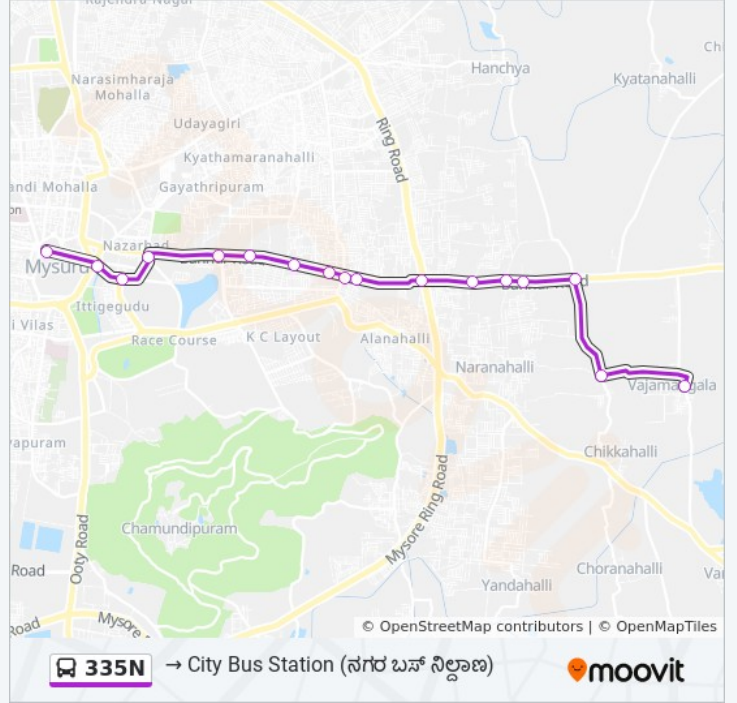

335N bus time schedules and route maps are available in an offline PDF at moovitapp.com. Use the [Moovit App](#) to see live bus times, train schedule or subway schedule, and step-by-step directions for all public transit in Mysore.

[About Moovit](#) • [MaaS Solutions](#) • [Supported Countries](#) • [Mooviter Community](#)

© 2024 Moovit - All Rights Reserved

Check Live Arrival Times