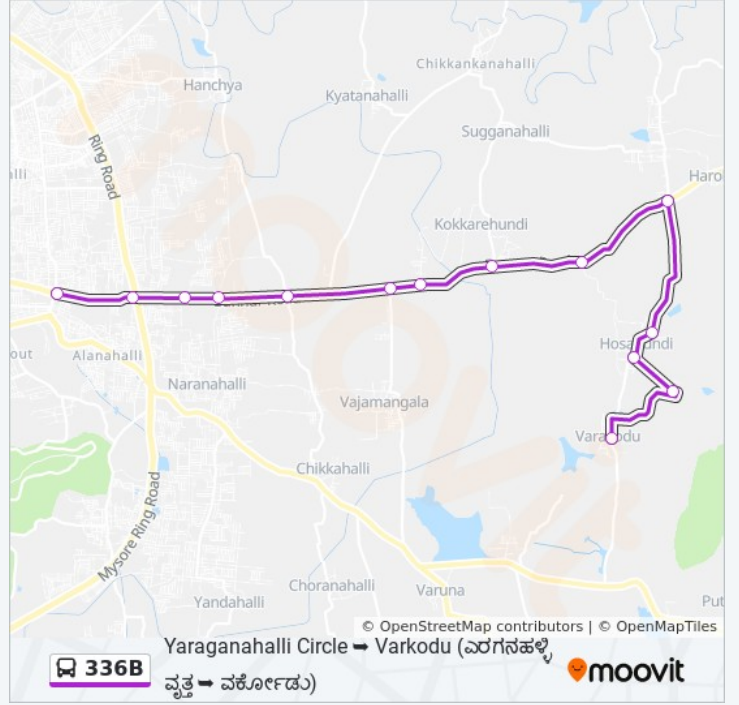

336B

Yaraganahalli Circle Varkodu ()

Get The App

The 336B bus line Yaraganahalli Circle Varkodu () has one route. For regular weekdays, their operation hours are:

(1) Varkodu (): 08:00

Use the Moovit App to find the closest 336B bus station near you and find out when is the next 336B bus arriving.

Direction: Varkodu ()

14 stops

[VIEW LINE SCHEDULE](#)

Yaraganahalli Circle

Ring Road ()

Vidya Vikas College ()

Nadanahalli Gate ()

Bhugathagalli Gate ()

Varkodu ()

336B bus Time Schedule

Varkodu () Route Timetable:

Sunday	08:00
Monday	08:00
Tuesday	08:00
Wednesday	08:00
Thursday	08:00
Friday	08:00
Saturday	08:00

336B bus Info

Direction: Varkodu ()

Stops: 14

Trip Duration: 30 min

Line Summary:

336B bus time schedules and route maps are available in an offline PDF at moovitapp.com. Use the [Moovit App](#) to see live bus times, train schedule or subway schedule, and step-by-step directions for all public transit in Mysore.