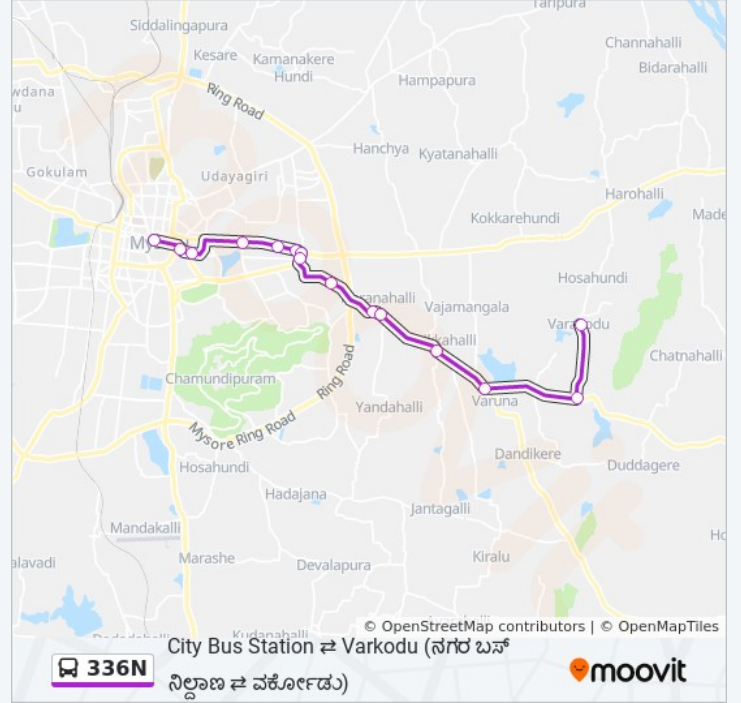

 **336N**

City Bus Station ⇌ Varkodu ()

Get The App

The 336N bus line (City Bus Station ⇌ Varkodu ()) has 2 routes. For regular weekdays, their operation hours are:

(1) → City Bus Station (): 05:45 - 08:30(2) → Varkodu (): 22:07

336N bus Info

Direction: → City Bus Station ()

Stops: 15

Trip Duration: 23 min

Line Summary:

Direction: → Varkodu ()

23 stops

[VIEW LINE SCHEDULE](#)

Line Summary:

Mellahalli Cross ()

Kempegowdana Hundi ()

Badagala Hundi ()

Mudalahundi ()

Varkodu ()

336N bus time schedules and route maps are available in an offline PDF at moovitapp.com. Use the [Moovit App](#) to see live bus times, train schedule or subway schedule, and step-by-step directions for all public transit in Mysore.