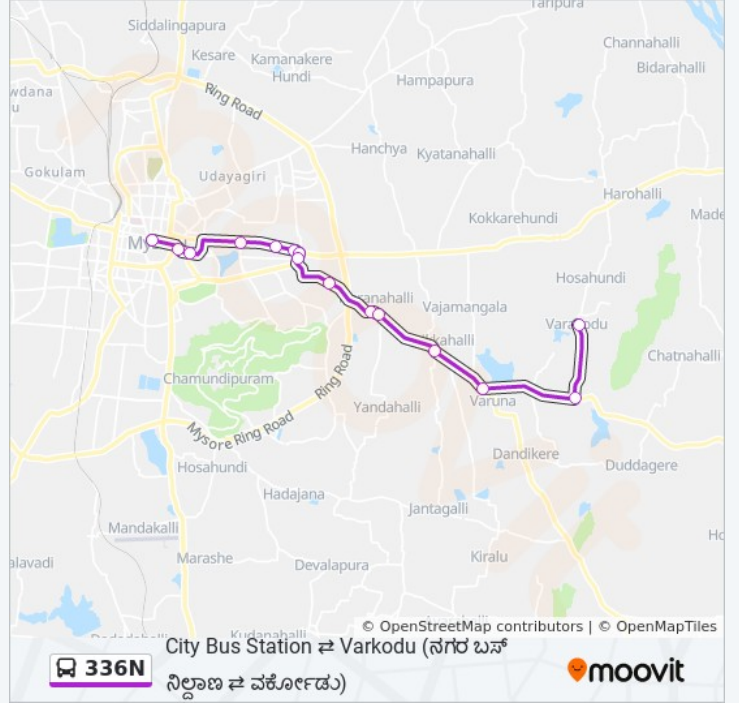

Use the Moovit App to find the closest 336N bus station near you and find out when is the next 336N bus arriving.

Direction: → City Bus Station ()

15 stops

[VIEW LINE SCHEDULE](#)

- Varkodu ()
- Varkodu Gate ()
- Varuna Cross ()
- Chikkahalli ()
- Nadanahalli ()
- Rajashekhar Hospital ()
- Alanahalli
- Sangeetha Corner
- Yaraganahalli Circle
- Teresian College ()
- Palya Gate
- Milk Dairy ()
- Gandhivana
- Hardinge Circle
- City Bus Station ()

336N bus Time Schedule

→ City Bus Station () Route
Timetable:

Sunday	05:45 - 08:30
Monday	05:45 - 08:30
Tuesday	05:45 - 08:30
Wednesday	05:45 - 08:30
Thursday	05:45 - 08:30
Friday	05:45 - 08:30
Saturday	05:45 - 08:30

336N bus Info

Direction: → City Bus Station ()

Stops: 15

Trip Duration: 23 min

Line Summary:

Direction: → Varkodu ()

23 stops

[VIEW LINE SCHEDULE](#)