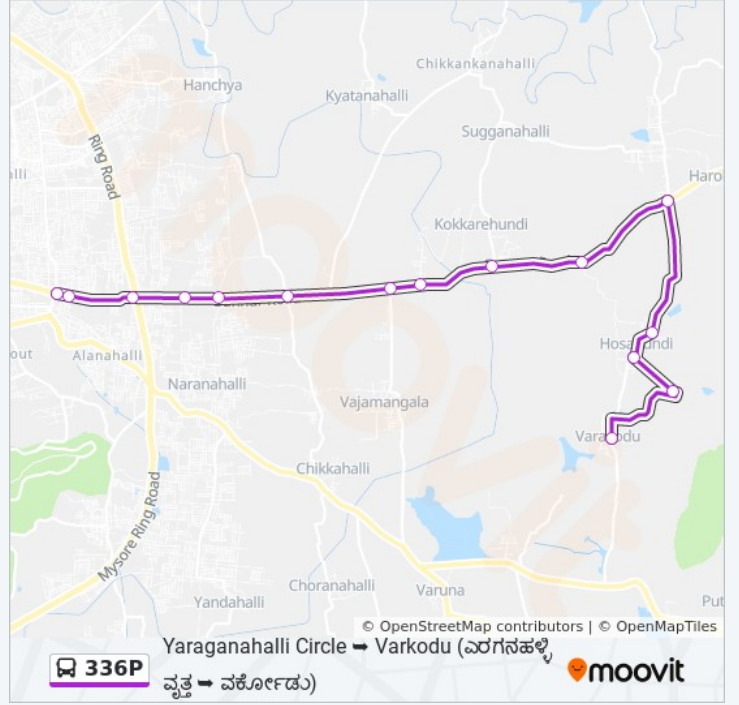

336P

Yaraganahalli Circle Varkodu ()

Get The App

The 336P bus line Yaraganahalli Circle Varkodu () has one route. For regular weekdays, their operation hours are:

(1) Varkodu (): 07:45

Use the Moovit App to find the closest 336P bus station near you and find out when is the next 336P bus arriving.

Direction: Varkodu ()

15 stops

[VIEW LINE SCHEDULE](#)

Yaraganahalli Circle

Cauvery Hospital

Ring Road ()

Vidya Vikas College ()

Nadanahalli Gate ()

Mudalahundi ()

Varkodu ()

336P bus Time Schedule

Varkodu () Route Timetable:

Sunday	07:45
Monday	07:45
Tuesday	07:45
Wednesday	07:45
Thursday	07:45
Friday	07:45
Saturday	07:45

336P bus Info

Direction: Varkodu ()

Stops: 15

Trip Duration: 32 min

Line Summary:

336P bus time schedules and route maps are available in an offline PDF at moovitapp.com. Use the [Moovit App](#) to see live bus times, train schedule or subway schedule, and step-by-step directions for all public transit in Mysore.