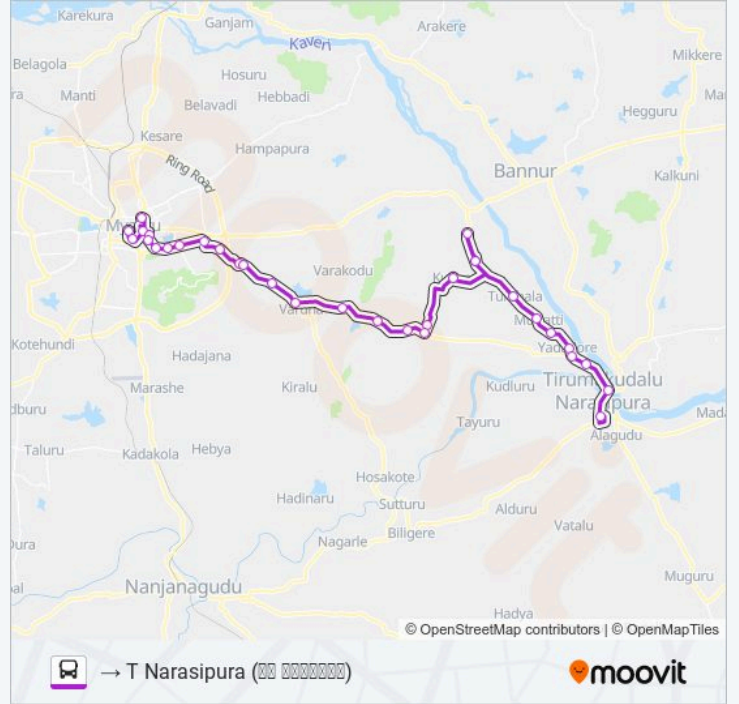

Ituvalli (📍📍📍📍📍📍)

Rangasamudra (📍📍📍📍📍📍📍)

Ituvalli (📍📍📍📍📍📍)

Tumbala (📍📍📍📍)

Muttatti (📍📍📍📍📍📍)

Ramanathapura Hundi (📍📍📍📍📍📍📍📍)

Yadadore (📍📍📍📍📍)

Yadadore Gate (📍📍📍📍📍📍)

Gargeswari (📍📍📍📍📍📍📍📍)

Tirumakudalu Circle (📍📍📍📍📍📍📍📍📍)

T Narasipura (📍📍📍📍📍)

341B bus time schedules and route maps are available in an offline PDF at moovitapp.com. Use the Moovit App to see live bus times, train schedule or subway schedule, and step-by-step directions for all public transit in Mysore.