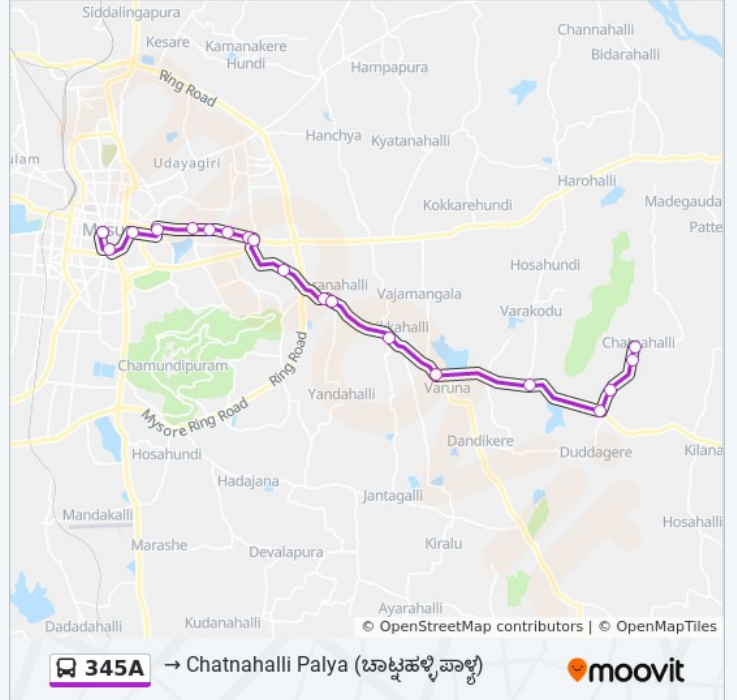

Direction: → Chatnahalli Palya ()

Stops: 19

Trip Duration: 38 min

Line Summary:

Direction: → City Bus Station ()

19 stops

[VIEW LINE SCHEDULE](#)

- Chatnahalli Palya ()
- Chatnahalli ()
- Putte Gowdana Hundi ()
- Duddagere Gate ()
- Varkodu Gate ()
- Varuna Cross ()
- Chikkahalli ()
- Nadanahalli ()
- Rajashekhar Hospital ()
- Alanahalli
- Yaraganahalli Circle
- Teresian College ()
- Palya Gate
- Geetha Convent
- Milk Dairy ()
- Nazarabad ()
- Gandhivana

345A bus Time Schedule

→ City Bus Station () Route
Timetable:

Sunday	19:57
Monday	19:57
Tuesday	19:57
Wednesday	19:57
Thursday	19:57
Friday	19:57
Saturday	19:57

345A bus Info

Direction: → City Bus Station ()

Stops: 19

Trip Duration: 29 min

Line Summary:

Hardinge Circle

City Bus Station ()

345A bus time schedules and route maps are available in an offline PDF at moovitapp.com. Use the [Moovit App](#) to see live bus times, train schedule or subway schedule, and step-by-step directions for all public transit in Mysore.