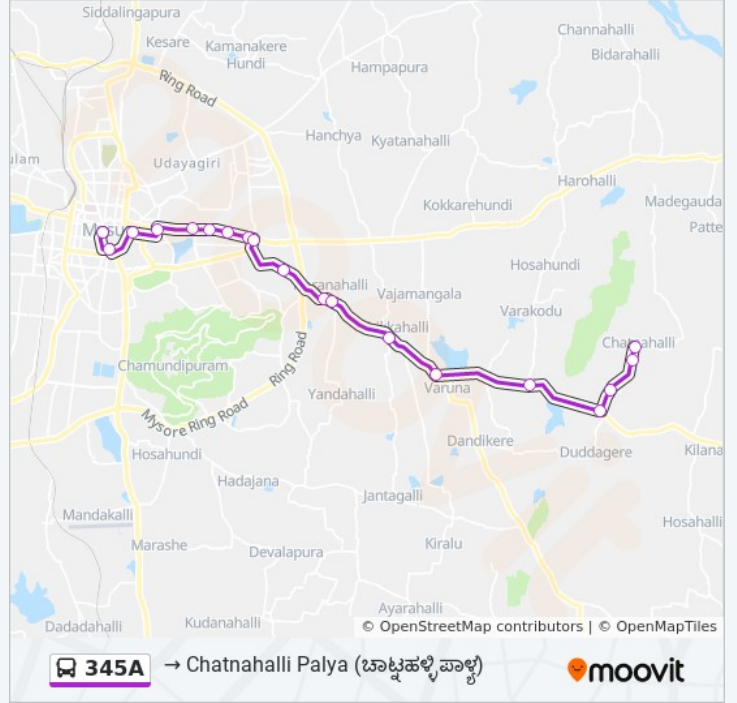

Direction: → Chatnahalli Palya ()

Stops: 19

Trip Duration: 38 min

Line Summary:

Direction: → City Bus Station ()

19 stops

[VIEW LINE SCHEDULE](#)

- Chatnahalli Palya ()
- Chatnahalli ()
- Putte Gowdana Hundi ()
- Duddagere Gate ()
- Varkodu Gate ()
- Varuna Cross ()
- Chikkahalli ()
- Nadanahalli ()
- Rajashekhar Hospital ()
- Alanahalli
- Yaraganahalli Circle
- Teresian College ()
- Palya Gate
- Geetha Convent
- Milk Dairy ()
- Nazarabad ()
- Gandhivana

345A bus Time Schedule

→ City Bus Station () Route
Timetable:

Sunday	19:57
Monday	19:57
Tuesday	19:57
Wednesday	19:57
Thursday	19:57
Friday	19:57
Saturday	19:57

345A bus Info

Direction: → City Bus Station ()